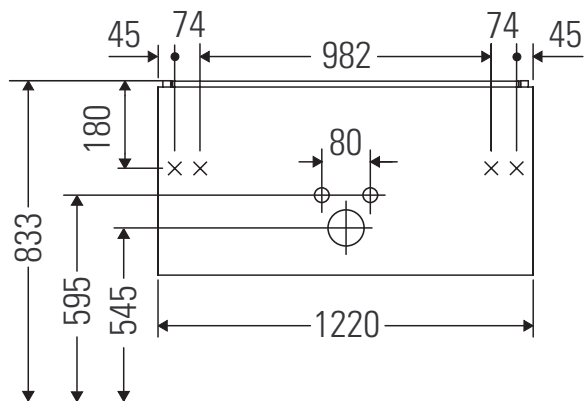

L-Cube

LC 6243

Paigaldusjuhend

W mm	X mm
17	833

ME by Starck # 233612 / # 236112..00

W mm	X mm
17	833

ME by Starck # 236112..24

Kasutusjuhised