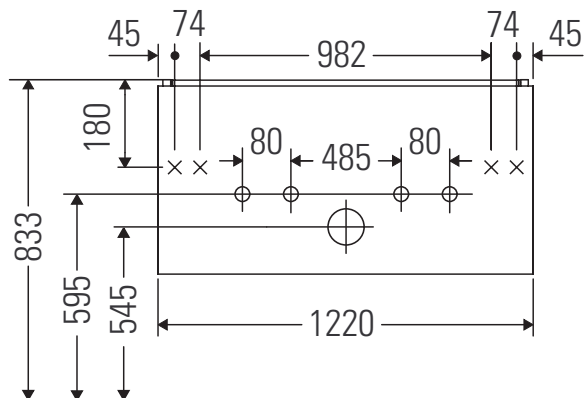

L-Cube

LC 6243

Paigaldusjuhend

W mm	X mm
17	833

ME by Starck # 233612 / # 236112..00

W mm	X mm
17	833

ME by Starck # 236112..24

Kasutusjuhised