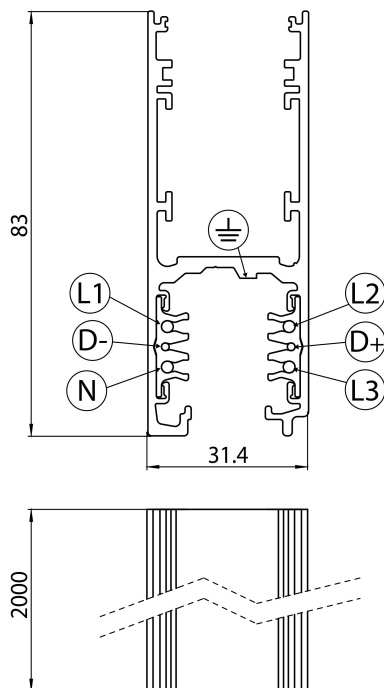

Concord

LYTESPAN H-TRACK DOUBLE 2M WHITE 9000-2/W-H 2070258

Technical drawings

Data table

GENERAL DATA

Product name	LYTESPAN H-TRACK DOUBLE 2M WHITE 9000-2/W-H
Technology	Accessory
Accessory type	Electrical
Type of accessory	Track
Housing	Aluminium
Mount	Suspended, Ceiling surface mounting
General application	Hospitality, Museums & Galleries, Office
ETIM Class	EC000101
Warranty	5 years