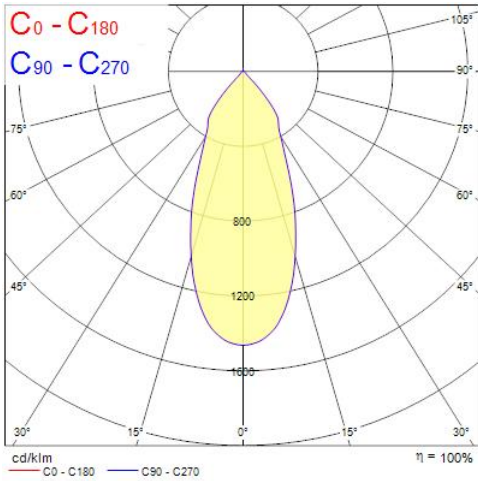

### Features

- Recessed housing to use with Ludospot Integrated LED module 111mm - LED module not included. Die-cast aluminium body, round bezel ring with white reflector, horizontally adjustable 114° with cardanic system, vertical tilt 18°, IP20 degree of protection, white color RAL9016, outer dimensions without LED module: Ø180x38mm, cut-out Ø165mm. Suitable for internal environment only.

### Photometry

Distance [m]	Cone diameter [m]	E(0°) E(C0)	Illuminance [lx]
0.5	0.35	15546 19.2°	6590
1.0	0.70	3911 19.2°	1648
1.5	1.04	1738 19.2°	732
2.0	1.39	978 19.2°	412
2.5	1.74	626 19.2°	264
3.0	2.09	435 19.2°	183

Distance [m] Cone diameter [m] Illuminance [lx]  
C0 - C180 (Half beam angle: 38.4°)

Distance [m]	Cone diameter [m]	E(0°) E(C0)	Illuminance [lx]
0.5	0.34	17651 18.8°	7505
1.0	0.68	4413 18.8°	1877
1.5	1.02	1961 18.8°	834
2.0	1.36	1103 18.8°	469
2.5	1.70	706 18.8°	300
3.0	2.04	490 18.8°	209