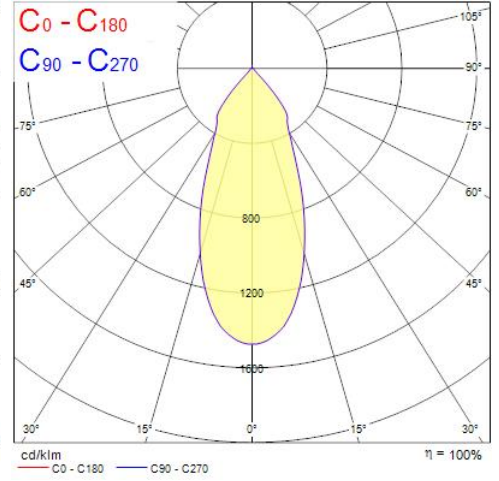

### Features

- Recessed housing to use with Ludospot Integrated LED module 111mm - LED module not included. Die-cast aluminium body, round bezel ring with white reflector, horizontally adjustable 114° with cardanic system, vertical tilt 18°, IP20 degree of protection, white color RAL9016, outer dimensions without LED module: Ø180x38mm, cut-out Ø165mm. Suitable for internal environment only.

### Photometry

Distance [m]	Cone diameter [m]	E(0°) E(C0)	Illuminance [lx]
0.5	0.35	15546 19.2°	6590
1.0	0.70	3911 19.2°	1648
1.5	1.04	1738 19.2°	732
2.0	1.39	978 19.2°	412
2.5	1.74	626 19.2°	264
3.0	2.09	435 19.2°	183

Distance [m] Cone diameter [m] Illuminance [lx]  
C0 - C180 (Half beam angle: 38.4°)

Distance [m]	Cone diameter [m]	E(0°) E(C0)	Illuminance [lx]
0.5	0.34	17651 18.8°	7505
1.0	0.68	4413 18.8°	1877
1.5	1.02	1961 18.8°	834
2.0	1.36	1103 18.8°	469
2.5	1.70	706 18.8°	300
3.0	2.04	490 18.8°	209