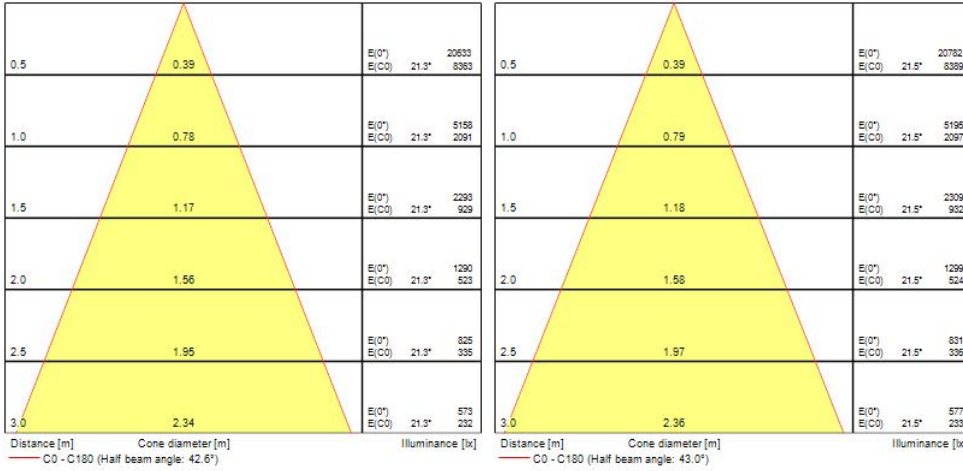

LUDOSPOT 111 HOUSING ROUND 180MM CARDAN WHT 0005337

Technical drawings