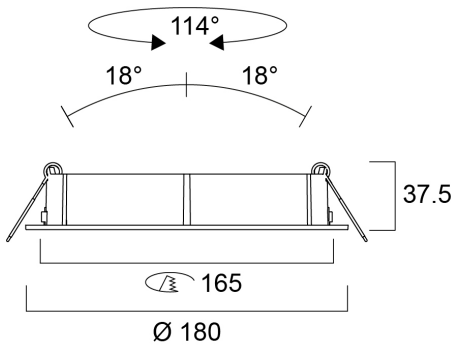

Data table

GENERAL DATA

Product name	LUDOSPOT 111 HOUSING ROUND 180MM CARDAN WHT
Technology	Accessory
Housing	Aluminium