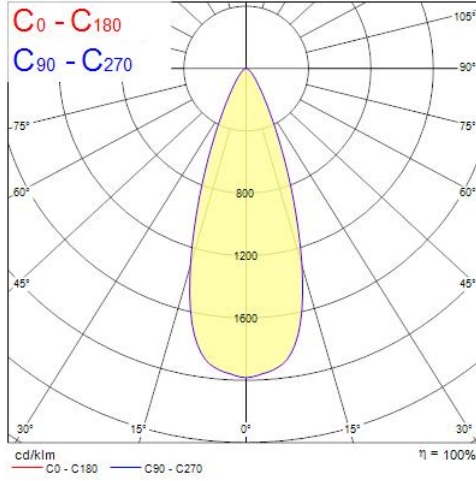

### Features

- Recessed housing to use with Ludospot Integrated LED module 111mm - LED module not included. Die-cast aluminium body, round bezel ring with white reflector, horizontally adjustable 114° with cardanic system, vertical tilt 18°, IP20 degree of protection, white color RAL9016, outer dimensions without LED module: Ø180x38mm, cut-out Ø165mm. Suitable for internal environment only.

### Photometry

Distance [m]	Cone diameter [m]	E(0°) E(C0)	Illuminance [lx]
0.5	0.35	15546 19.2°	6590
1.0	0.70	3911 19.2°	1648
1.5	1.04	1738 19.2°	732
2.0	1.39	978 19.2°	412
2.5	1.74	626 19.2°	264
3.0	2.09	435 19.2°	183

Distance [m] Cone diameter [m] Illuminance [lx]  
C0 - C180 (Half beam angle: 38.4°)

Distance [m]	Cone diameter [m]	E(0°) E(C0)	Illuminance [lx]
0.5	0.34	17651 18.8°	7505
1.0	0.68	4413 18.8°	1877
1.5	1.02	1961 18.8°	834
2.0	1.36	1103 18.8°	469
2.5	1.70	706 18.8°	300
3.0	2.04	490 18.8°	209