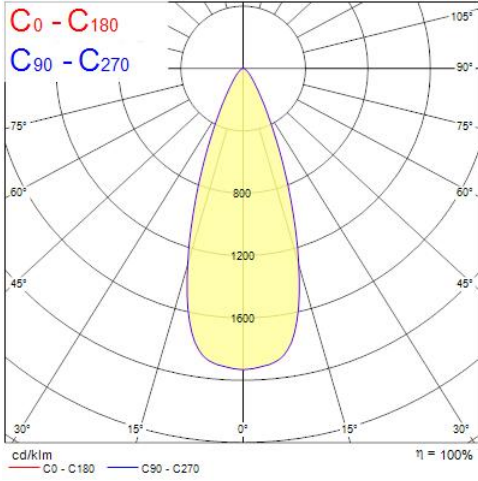

### Features

- Recessed housing to use with Ludospot Integrated LED module 111mm - LED module not included. Die-cast aluminium body, round bezel ring with white reflector, horizontally adjustable 114° with cardanic system, vertical tilt 18°, IP20 degree of protection, white color RAL9016, outer dimensions without LED module: Ø180x38mm, cut-out Ø165mm. Suitable for internal environment only.

### Photometry

Distance [m]	Cone diameter [m]	E(0°) E(C0)	Illuminance [lx]
0.5	0.35	15546 19.2°	6590
1.0	0.70	3911 19.2°	1648
1.5	1.04	1738 19.2°	732
2.0	1.39	978 19.2°	412
2.5	1.74	626 19.2°	264
3.0	2.09	435 19.2°	183

Distance [m] Cone diameter [m] Illuminance [lx]  
C0 - C180 (Half beam angle: 38.4°)

Distance [m]	Cone diameter [m]	E(0°) E(C0)	Illuminance [lx]
0.5	0.34	17651 18.8°	7505
1.0	0.68	4413 18.8°	1877
1.5	1.02	1961 18.8°	834
2.0	1.36	1103 18.8°	469
2.5	1.70	706 18.8°	300
3.0	2.04	490 18.8°	209