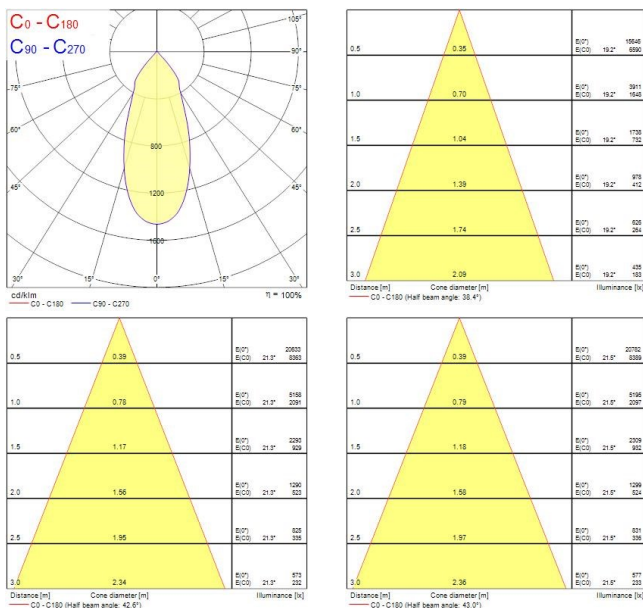

Ludospot 111 Housings

LUDOSPOT 111 HOUSING ROUND 180MM CARDAN WHT

0005337

Product features

- Recessed housing to use with Ludospot Integrated LED module 111mm - LED module not included. Die-cast aluminium body, round bezel ring with white reflector, horizontally adjustable 114° with cardanic system, vertical tilt 18°, IP20 degree of protection, white color RAL9016, outer dimensions without LED module: Ø180x38mm, cut-out Ø165mm. Suitable for internal environment only.

PRODUCT OVERVIEW

Product name	LUDOSPOT 111 HOUSING ROUND 180MM CARDAN WHT
Technology	Accessory
Housing	Aluminium
Environment	Indoor
General application	Retail
ETIM Class	EC002557
Warranty	5 years
Housing colour	RAL 9016 - Traffic white / Bezel
IP rating	IP20
IK rating	IK03
Product EAN number	5410288053370

PHOTOMETRY