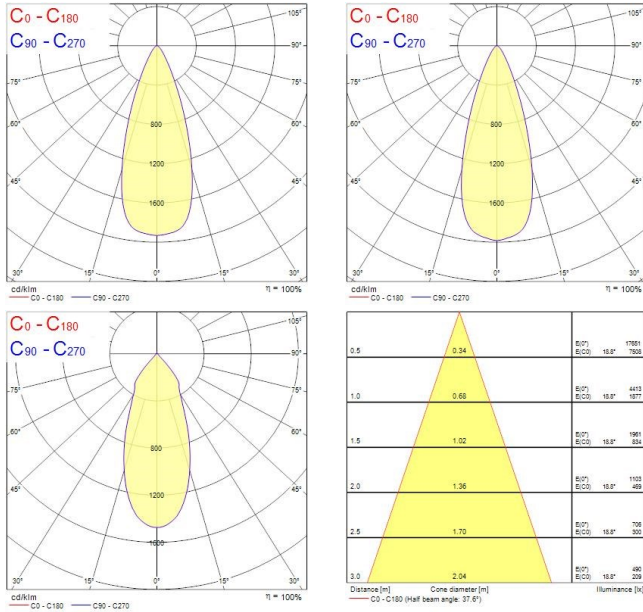

Ludospot 111 Housings LUDOSPOT 111 HOUSING ROUND 180MM CARDAN WHT 0005337

TECHNICAL DRAWINGS