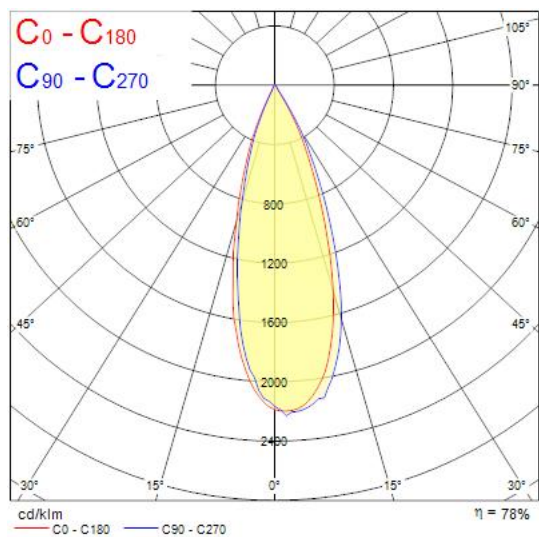

### Features

- Fixed accent LED downlight, with deepened LED position for low glare and comfortable light. Wide range of tool less replaceable reflectors, complete with leading / trailing edge driver and Loop in Loop out connector, black aluminium heatsink and white front bezel, with sandblasted aluminium reflector, 884LM, 13W, 68lm/W, 3000K Driver current: 250mA, CRI80, 40° beam angle, leading / trailing edge dimmable, IP44, IK02, 35,000 hrs (L70), (WxD) 90x100mm,

### Product Overview

Product name	STELLO COMFORT LED FIX WW + DB
Technology	LED
Housing	Aluminium
Mount	Ceiling recessed mounting
Environment	Indoor
E-number FI	4271085
E-number SE	7475355
Fixture luminous flux (lm)	884
Luminaire efficacy (lm/W)	68
LOR (%)	100
Colour temperature (K)	3000
Light colour	Warm White
CRI (Ra)	80
Total power consumption (W)	13
Electrical protection	Class II
Control gear type	Electronic ballast
Housing colour	White
IP rating	IP44/20
IK rating	IK02
Product EAN number	8711971793618
Warranty	3 years

### Photometry