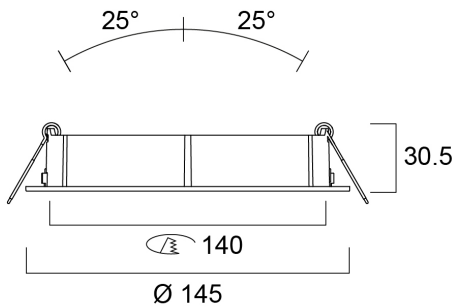

Data table

GENERAL DATA

Product name	LUDOSPOT 111 HOUSING ROUND 145MM TILT WHT
Technology	Accessory
Housing	Aluminium