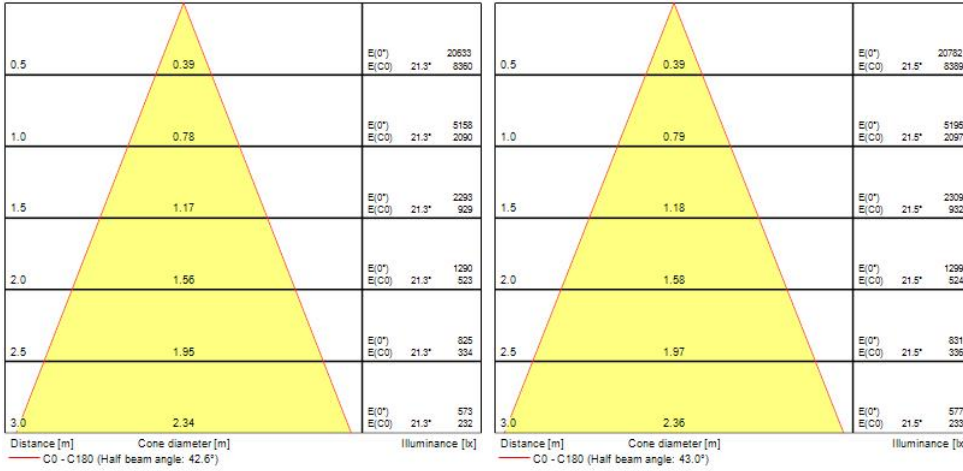

LUDOSPOT 111 HOUSING ROUND 145MM TILT WHT 0005336

Technical drawings