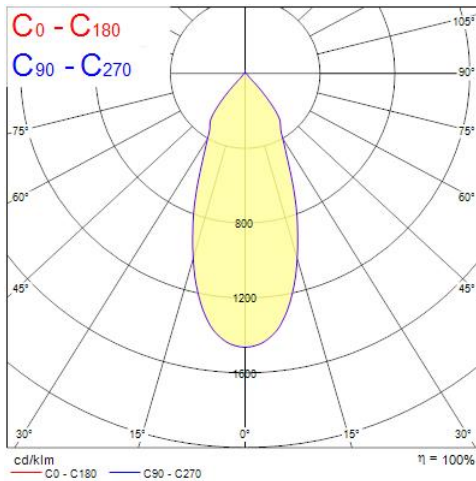

Features

- Recessed housing to use with Ludospot Integrated LED module 111mm - LED module not included. Die-cast aluminium body, round bezel ring with white reflector, vertical tilt 25°, IP20 degree of protection, white color RAL9016, outer dimensions without LED module: Ø145x31mm, cut-out Ø140mm. Suitable for internal environment only.

Photometry

Distance [m]	Cone diameter [m]	E _v (0°) [lx]	E _v (C0) [lx]
0.5	0.35	15546	6590
1.0	0.70	3911	1548
1.5	1.04	1738	732
2.0	1.39	978	412
2.5	1.74	626	264
3.0	2.09	435	183

Distance [m] Cone diameter [m] Illuminance [lx]
C₀ - C₁₈₀ (Half beam angle: 38.4°)

Distance [m]	Cone diameter [m]	E _v (0°) [lx]	E _v (C0) [lx]
0.5	0.34	17551	7505
1.0	0.68	4413	1877
1.5	1.02	1951	834
2.0	1.36	1103	469
2.5	1.70	705	300
3.0	2.04	490	209

Distance [m] Cone diameter [m] Illuminance [lx]
C₀ - C₁₈₀ (Half beam angle: 37.6°)