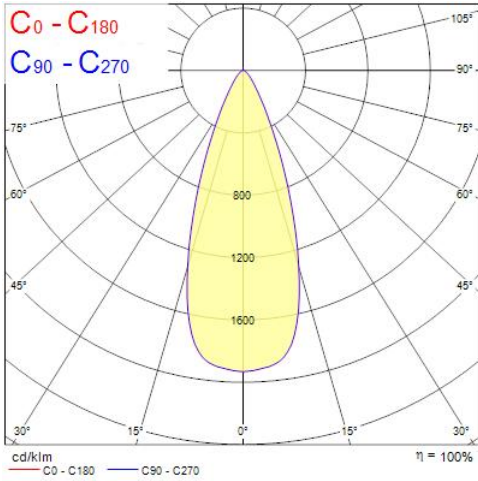

Features

- Recessed housing to use with Ludospot Integrated LED module 111mm - LED module not included. Die-cast aluminium body, round bezel ring with white reflector, vertical tilt 25°, IP20 degree of protection, white color RAL9016, outer dimensions without LED module: Ø145x31mm, cut-out Ø140mm. Suitable for internal environment only.

Product Overview

Product name	LUDOSPOT 111 HOUSING ROUND 145MM TILT WHT
Technology	Accessory
Housing	Aluminium
Environment	Indoor
Housing colour	RAL 9016 - Traffic white / Bezel
IP rating	IP20
IK rating	IK03
Product EAN number	5410288053363
Warranty	5 years

Photometry

Distance [m]	Cone diameter [m]	E _v (0°) [lx]	E _v (C0) [lx]
0.5	0.35	15546	6590
1.0	0.70	3911	1548
1.5	1.04	1738	732
2.0	1.39	978	412
2.5	1.74	626	264
3.0	2.09	435	183

Distance [m] Cone diameter [m] Illuminance [lx]
C₀ - C₁₈₀ (Half beam angle: 38.4°)

Distance [m]	Cone diameter [m]	E _v (0°) [lx]	E _v (C0) [lx]
0.5	0.34	17551	7505
1.0	0.68	4413	1877
1.5	1.02	1951	834
2.0	1.36	1103	469
2.5	1.70	705	300
3.0	2.04	490	209

Distance [m] Cone diameter [m] Illuminance [lx]
C₀ - C₁₈₀ (Half beam angle: 37.6°)