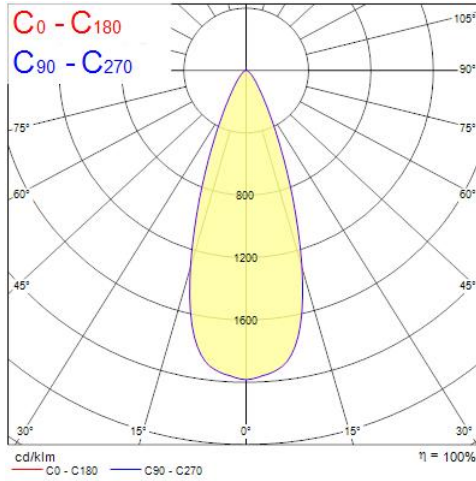

Features

- Recessed housing to use with Ludospot Integrated LED module 111mm - LED module not included. Die-cast aluminium body, round bezel ring with white reflector, vertical tilt 25°, IP20 degree of protection, white color RAL9016, outer dimensions without LED module: Ø145x31mm, cut-out Ø140mm. Suitable for internal environment only.

Product Overview

Product name	LUDOSPOT 111 HOUSING ROUND 145MM TILT WHT
Technology	Accessory
Housing	Aluminium
Environment	Indoor
Housing colour	RAL 9016 - Traffic white / Bezel
IP rating	IP20
IK rating	IK03
Product EAN number	5410288053363
Warranty	5 years

Photometry

Distance [m]	Cone diameter [m]	E _v (0°) [lx]	E _v (C0) [lx]
0.5	0.35	15546	6590
1.0	0.70	3911	1548
1.5	1.04	1738	732
2.0	1.39	978	412
2.5	1.74	626	264
3.0	2.09	435	183

Distance [m] Cone diameter [m] Illuminance [lx]
C₀ - C₁₈₀ (Half beam angle: 38.4°)

Distance [m]	Cone diameter [m]	E _v (0°) [lx]	E _v (C0) [lx]
0.5	0.34	17551	7505
1.0	0.68	4413	1877
1.5	1.02	1951	834
2.0	1.36	1103	469
2.5	1.70	705	300
3.0	2.04	490	209

Distance [m] Cone diameter [m] Illuminance [lx]
C₀ - C₁₈₀ (Half beam angle: 37.6°)