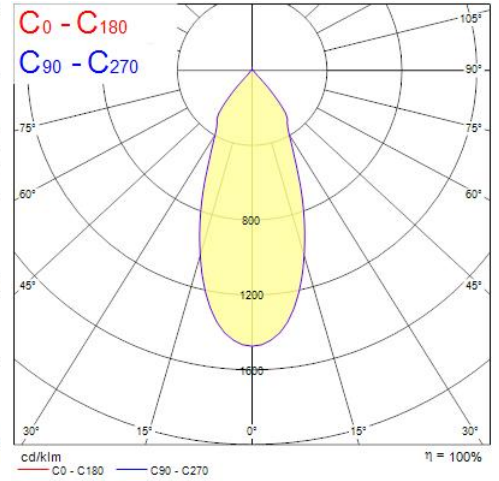

Features

- Recessed housing to use with Ludospot Integrated LED module 111mm - LED module not included. Die-cast aluminium body, round bezel ring with white reflector, vertical tilt 25°, IP20 degree of protection, white color RAL9016, outer dimensions without LED module: Ø145x31mm, cut-out Ø140mm. Suitable for internal environment only.

Product Overview

Product name	LUDOSPOT 111 HOUSING ROUND 145MM TILT WHT
Technology	Accessory
Housing	Aluminium
Environment	Indoor
Housing colour	RAL 9016 - Traffic white / Bezel
IP rating	IP20
IK rating	IK03
Product EAN number	5410288053363
Warranty	5 years

Photometry

Distance [m]	Cone diameter [m]	E _v (0°) [lx]	E _v (C0) [lx]
0.5	0.35	15546	6590
1.0	0.70	3911	1548
1.5	1.04	1738	732
2.0	1.39	978	412
2.5	1.74	626	264
3.0	2.09	435	183

Distance [m] Cone diameter [m] Illuminance [lx]
C₀ - C₁₈₀ (Half beam angle: 38.4°)

Distance [m]	Cone diameter [m]	E _v (0°) [lx]	E _v (C0) [lx]
0.5	0.34	17551	7505
1.0	0.68	4413	1877
1.5	1.02	1951	834
2.0	1.36	1103	469
2.5	1.70	705	300
3.0	2.04	490	209

Distance [m] Cone diameter [m] Illuminance [lx]
C₀ - C₁₈₀ (Half beam angle: 37.6°)