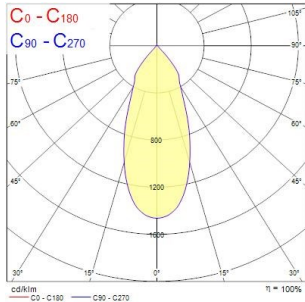

Ludospot 111 Housings

LUDOSPOT 111 HOUSING ROUND 145MM TILT WHT

0005336

Product features

- Recessed housing to use with Ludospot Integrated LED module 111mm - LED module not included. Die-cast aluminium body, round bezel ring with white reflector, vertical tilt 25°, IP20 degree of protection, white color RAL9016, outer dimensions without LED module: Ø145x31mm, cut-out Ø140mm. Suitable for internal environment only.

PHOTOMETRY

Ludospot 111 Housings LUDOSPOT 111 HOUSING ROUND 145MM TILT WHT 0005336

Distance [m]	Cone diameter [m]	E(0°) [lx]	E(C0) [lx]	E(C90) [lx]
0.5	0.35	1945	192	1945
1.0	0.70	991	192	1442
1.5	1.04	778	192	752
2.0	1.39	678	192	412
2.5	1.74	628	192	284
3.0	2.09	458	192	188

Distance [m] Cone diameter [m]
C0-C180 (Half beam angle: 38.4°)

Distance [m]	Cone diameter [m]	E(0°) [lx]	E(C0) [lx]	E(C90) [lx]
0.5	0.38	2032	218	2032
1.0	0.73	998	218	1507
1.5	1.13	729	218	822
2.0	1.56	639	218	524
2.5	1.97	611	218	358
3.0	2.36	477	218	232

Distance [m] Cone diameter [m]
C0-C180 (Half beam angle: 43.0°)

TECHNICAL DRAWINGS