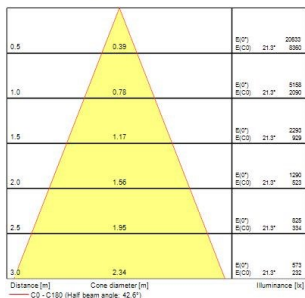

Ludospot 111 Housings

LUDOSPOT 111 HOUSING ROUND 145MM TILT WHT

0005336

Product features

- Recessed housing to use with Ludospot Integrated LED module 111mm - LED module not included. Die-cast aluminium body, round bezel ring with white reflector, vertical tilt 25°, IP20 degree of protection, white color RAL9016, outer dimensions without LED module: Ø145x31mm, cut-out Ø140mm. Suitable for internal environment only.

PRODUCT OVERVIEW

Product name	LUDOSPOT 111 HOUSING ROUND 145MM TILT WHT
Technology	Accessory
Housing	Aluminium
Environment	Indoor
General application	Retail
ETIM Class	EC002557
Warranty	5 years
Housing colour	RAL 9016 - Traffic white / Bezel
IP rating	IP20
IK rating	IK03
Product EAN number	5410288053363

PHOTOMETRY

Ludospot 111 Housings LUDOSPOT 111 HOUSING ROUND 145MM TILT WHT 0005336

Distance [m]	Cone diameter [m]	E(0°) [lx]	E(C0) [lx]	E(C90) [lx]
0.5	0.35	1945	192	1945
1.0	0.70	991	192	1442
1.5	1.04	778	192	752
2.0	1.39	678	192	412
2.5	1.74	628	192	284
3.0	2.09	458	192	188

Distance [m] Cone diameter [m]
C0-C180 (Half beam angle: 38.4°)

Distance [m]	Cone diameter [m]	E(0°) [lx]	E(C0) [lx]	E(C90) [lx]
0.5	0.38	2032	218	2032
1.0	0.73	998	218	1507
1.5	1.13	729	218	822
2.0	1.56	639	218	524
2.5	1.97	611	218	358
3.0	2.36	477	218	232