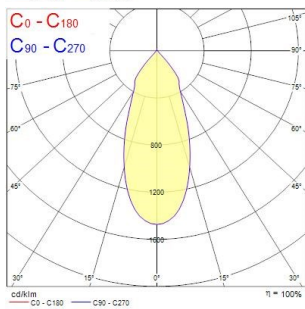

PHOTOMETRY

Ludospot 111 Housings LUDOSPOT 111 HOUSING ROUND 145MM TILT WHT 0005336

Distance [m]	Cone diameter [m]	E(0°) [lx]	E(C0) [lx]	E(C90) [lx]
0.5	0.35	1945	192	1945
1.0	0.70	991	192	1442
1.5	1.04	778	192	752
2.0	1.39	678	192	412
2.5	1.74	628	192	284
3.0	2.09	458	192	188

Distance [m] Cone diameter [m]
C0-C180 (Half beam angle: 38.4°)

Distance [m]	Cone diameter [m]	E(0°) [lx]	E(C0) [lx]	E(C90) [lx]
0.5	0.38	2032	218	2032
1.0	0.73	998	218	1507
1.5	1.13	729	218	822
2.0	1.56	639	218	524
2.5	1.97	611	218	358
3.0	2.36	477	218	232

Distance [m] Cone diameter [m]
C0-C180 (Half beam angle: 43.0°)

TECHNICAL DRAWINGS