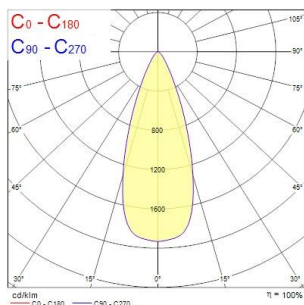

Ludospot 111 Housings

LUDOSPOT 111 HOUSING ROUND 145MM TILT WHT

0005336

Product features

- Recessed housing to use with Ludospot Integrated LED module 111mm - LED module not included. Die-cast aluminium body, round bezel ring with white reflector, vertical tilt 25°, IP20 degree of protection, white color RAL9016, outer dimensions without LED module: Ø145x31mm, cut-out Ø140mm. Suitable for internal environment only.

PHOTOMETRY

Ludospot 111 Housings LUDOSPOT 111 HOUSING ROUND 145MM TILT WHT 0005336

Distance [m]	Cone diameter [m]	E(0°) [lx]	E(C0) [lx]	E(C90) [lx]
0.5	0.35	1945	192	1945
1.0	0.70	991	192	1442
1.5	1.04	778	192	752
2.0	1.39	678	192	412
2.5	1.74	628	192	284
3.0	2.09	458	192	188

Distance [m] Cone diameter [m]
C0-C180 (Half beam angle: 38.4°)

Distance [m]	Cone diameter [m]	E(0°) [lx]	E(C0) [lx]	E(C90) [lx]
0.5	0.38	2032	218	2032
1.0	0.73	998	218	1507
1.5	1.13	729	218	822
2.0	1.56	639	218	524
2.5	1.97	611	218	358
3.0	2.36	477	218	232

Distance [m] Cone diameter [m]
C0-C180 (Half beam angle: 43.0°)

TECHNICAL DRAWINGS