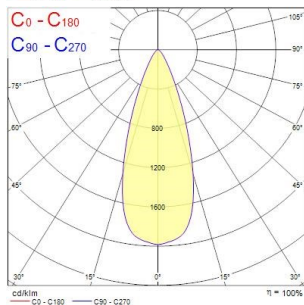

Ludospot 111 Housings

LUDOSPOT 111 HOUSING ROUND 145MM TILT WHT

0005336

Product features

- Recessed housing to use with Ludospot Integrated LED module 111mm - LED module not included. Die-cast aluminium body, round bezel ring with white reflector, vertical tilt 25°, IP20 degree of protection, white color RAL9016, outer dimensions without LED module: Ø145x31mm, cut-out Ø140mm. Suitable for internal environment only.

PHOTOMETRY

Ludospot 111 Housings LUDOSPOT 111 HOUSING ROUND 145MM TILT WHT 0005336

Distance [m]	Cone diameter [m]	E(0°) [lx]	E(C0) [lx]	E(C90) [lx]
0.5	0.35	1945	192	1945
1.0	0.70	991	192	1442
1.5	1.04	778	192	752
2.0	1.39	678	192	412
2.5	1.74	628	192	284
3.0	2.09	458	192	188

Distance [m] Cone diameter [m]
C0-C180 (Half beam angle: 38.4°)

Distance [m]	Cone diameter [m]	E(0°) [lx]	E(C0) [lx]	E(C90) [lx]
0.5	0.38	2032	218	2032
1.0	0.73	998	218	1507
1.5	1.13	729	218	822
2.0	1.56	639	218	524
2.5	1.97	611	218	358
3.0	2.36	477	218	232

Distance [m] Cone diameter [m]
C0-C180 (Half beam angle: 43.0°)

TECHNICAL DRAWINGS