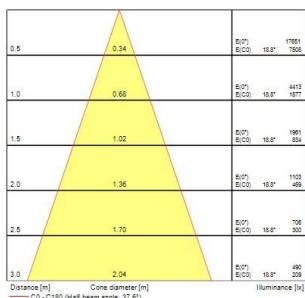

Ludospot 111 Housings

LUDOSPOT 111 HOUSING ROUND 145MM TILT WHT

0005336

Product features

- Recessed housing to use with Ludospot Integrated LED module 111mm - LED module not included. Die-cast aluminium body, round bezel ring with white reflector, vertical tilt 25°, IP20 degree of protection, white color RAL9016, outer dimensions without LED module: Ø145x31mm, cut-out Ø140mm. Suitable for internal environment only.

PRODUCT OVERVIEW

Product name	LUDOSPOT 111 HOUSING ROUND 145MM TILT WHT
Technology	Accessory
Housing	Aluminium
Environment	Indoor
General application	Retail
ETIM Class	EC002557
Warranty	5 years
Housing colour	RAL 9016 - Traffic white / Bezel
IP rating	IP20
IK rating	IK03
Product EAN number	5410288053363

PHOTOMETRY

Ludospot 111 Housings LUDOSPOT 111 HOUSING ROUND 145MM TILT WHT 0005336

Distance [m]	Cone diameter [m]	E(0°) [lx]	E(C0) [lx]	E(C90) [lx]
0.5	0.35	1945	192	1945
1.0	0.70	991	192	1442
1.5	1.04	778	192	752
2.0	1.39	678	192	412
2.5	1.74	628	192	284
3.0	2.09	458	192	188

Distance [m] Cone diameter [m]
C0-C180 (Half beam angle: 38.4°)

Distance [m]	Cone diameter [m]	E(0°) [lx]	E(C0) [lx]	E(C90) [lx]
0.5	0.38	2032	218	2032
1.0	0.73	998	218	1507
1.5	1.13	729	218	822
2.0	1.56	639	218	524
2.5	1.97	611	218	358
3.0	2.36	477	218	232