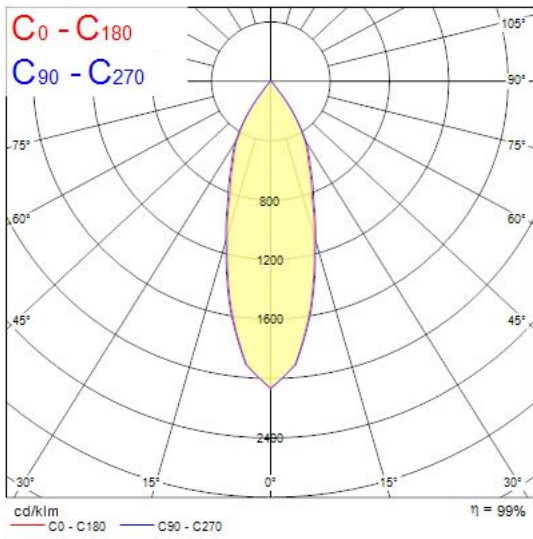

START SPOT SCOOP 1050LM 940 MB WHITE 0060581

Features

- Recessed Adjustable Accent Downlight, integrated LED, die cast aluminium body, Ø115mm cut-out, CCT 4000K, SDCM<3, CRI90, 1050lm, total power consumption 12W, resulting in 88lm/W.

Product Overview

Product name	START SPOT SCOOP 1050LM 940 MB WHITE
Technology	LED
Housing	Aluminium
Environment	Indoor
General application	Retail
ETIM Class	EC001744
E-number FI	4276978
Fixture luminous flux (lm)	1050
Luminaire efficacy (lm/W)	88
Correlated colour temperature (k)	4000
Light colour	Neutral White
CRI (Ra)	90
Colour Variation Initial (SDCM)	3
Beam Angle (°)	32
Photobiological Risk Group	RG1
Total power consumption (W)	12
Electrical protection	Class II
LED Flickering Rate	Medium (21% - 40%)
Housing colour	RAL9016
IP rating	IP40/20
IK rating	IK03

START SPOT SCOOP 1050LM 940 MB WHITE 0060581

Product EAN number	5410288605814
Warranty	5 years
Colour Code	940
Useful luminous flux (#use)	1050

Photometry

Technical drawings