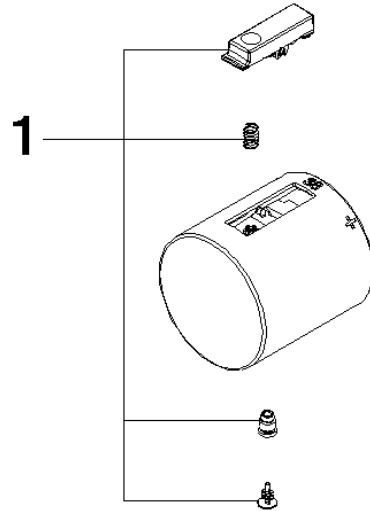

Handle for thermostat Ø 46 x 48 mm - Chrome

SPARE PARTS

90 17 33 020 00 Product version from 4/1/2025

	Chrome	90 17 33 020 00-00
	Gold (23.9kt)	90 17 33 020 00-01
	brushed chrome	90 17 33 020 00-04
	Brushed Platinum	90 17 33 020 00-06
	Platinum	90 17 33 020 00-08
	Durabronze (23kt Gold)	90 17 33 020 00-09
	Matte White	90 17 33 020 00-10
	Dark Chrome	90 17 33 020 00-19
	Brushed Dark Chrome	90 17 33 020 00-20
	Light Gold (PVD)	90 17 33 020 00-26
	Brushed Light Gold (PVD)	90 17 33 020 00-27
	Brushed Durabronze (23kt Gold)	90 17 33 020 00-28
	Matte Black	90 17 33 020 00-33
	Brushed Dark Brass (PVD)	90 17 33 020 00-39
	satin chrome	90 17 33 020 00-41
	Brushed Bronze (PVD)	90 17 33 020 00-42
	Brushed Champagne (22kt Gold)	90 17 33 020 00-46
	Champagne (22kt Gold)	90 17 33 020 00-47
	Cyprus	90 17 33 020 00-49
	Brushed Chrome	90 17 33 020 00-93
	Brushed Dark Platinum	90 17 33 020 00-99

## Handle for thermostat Ø 46 x 48 mm - Chrome

SPARE PARTS

---

90 17 33 020 00 Product version from 4/1/2025

## Handle for thermostat Ø 46 x 48 mm - Chrome

SPARE PARTS

---

90 17 33 020 00 Product version from 4/1/2025

90 17 33 020 00 Product version from 4/1/2025

Parts for other finishes can be found here: Gold (23.9kt)