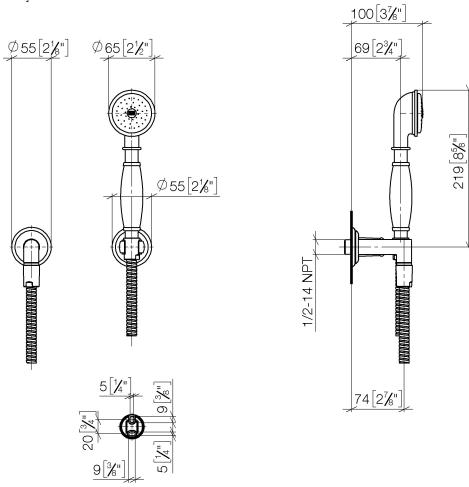

27 803 361 Product version from 7/3/2016

- spray head Ø 64mm
- COMPACT RAIN, max. flow rate 9 l/min (at 3 bar)
- Function from: 6 l/min
- with anti-scale system
- inherently safe from back flow
- metal shower hose 1250mm with integrated anti-twist protection

technical data:

- rosette for wall elbow Ø 55mm
- rosette for shower holder Ø 55mm
- 1/2" wall elbow
- 1/2" shower outlet

Notes:

	Brushed Platinum	27 803 361-06
	Chrome	27 803 361-00
	Platinum	27 803 361-08
	Durabrand (23kt Gold)	27 803 361-09
	Brushed Durabrand (23kt Gold)	27 803 361-28
	Brushed Gold (PVD)	27 803 361-37
	Brushed Dark Brass (PVD)	27 803 361-39
	Brushed Bronze (PVD)	27 803 361-42
	Brushed Dark Platinum	27 803 361-99

Recommended miscellaneous

Concealed wall elbow -

- min. recess depth 90 mm
- max. recess depth 163 mm

35 085 970 90

27 803 361 Product version from 7/3/2016

mm [inches]

Flow rate chart

Codes & Standards

Certificates and sustainability

LGA_29

LGA_8

WRAS_240502

Spare parts list

No.	Item Number	Name	Quantity used	Delivery time
3	28 104 970-06	Metal shower hose 1/2" x 1/2" x 1250 mm - Brushed Platinum	1.00	14
2	28 050 361-06	MADISON Wall bracket - Brushed Platinum	1.00	20
4	28 002 970-06	MADISON Metal hand shower with porcelain insert (white) - Brushed Platinum	1.00	20
1	28 450 410-06	MADISON Wall elbow - Brushed Platinum	1.00	20