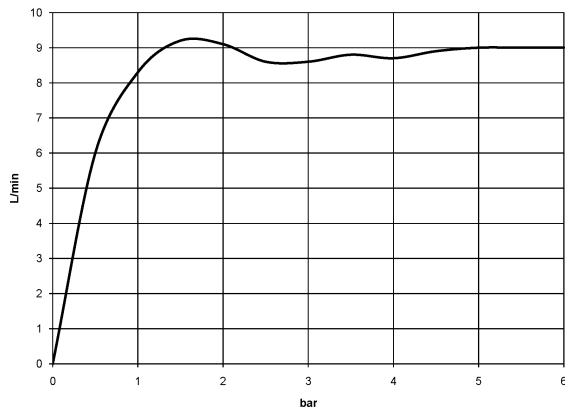

27 803 361 Product version from 7/3/2016

- spray head Ø 64mm
- COMPACT RAIN, max. flow rate 9 l/min (at 3 bar)
- Function from: 6 l/min
- with anti-scale system
- inherently safe from back flow
- metal shower hose 1250mm with integrated anti-twist protection

technical data:

- rosette for wall elbow Ø 55mm
- rosette for shower holder Ø 55mm
- 1/2" wall elbow
- 1/2" shower outlet

Notes:

	Brushed Platinum	27 803 361-06
	Chrome	27 803 361-00
	Platinum	27 803 361-08
	Durabrand (23kt Gold)	27 803 361-09
	Brushed Durabrand (23kt Gold)	27 803 361-28
	Brushed Gold (PVD)	27 803 361-37
	Brushed Dark Brass (PVD)	27 803 361-39
	Brushed Bronze (PVD)	27 803 361-42
	Brushed Dark Platinum	27 803 361-99

Recommended miscellaneous

Concealed wall elbow -

- min. recess depth 90 mm
- max. recess depth 163 mm

35 085 970 90

27 803 361 Product version from 7/3/2016

mm [inches]

Flow rate chart

Codes & Standards