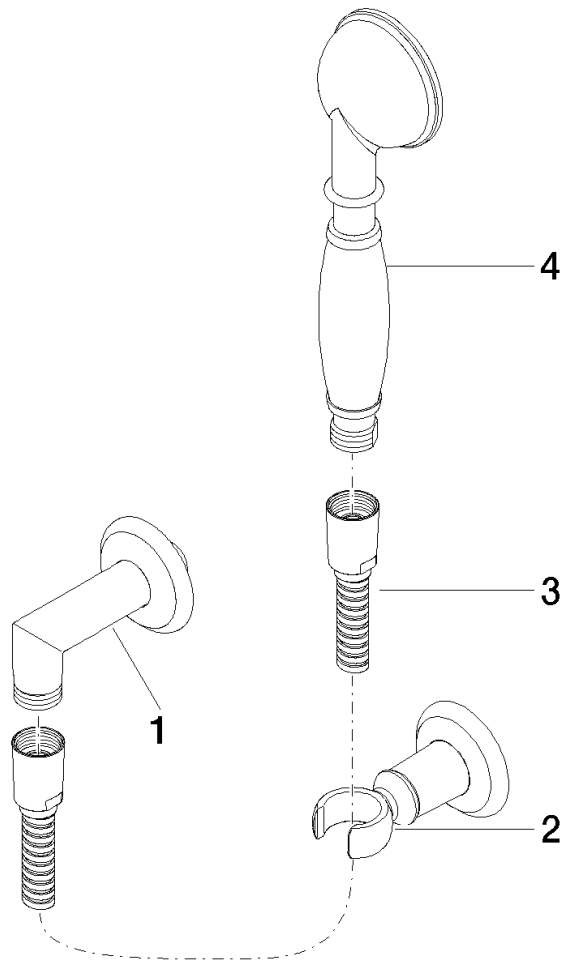

technical data:

- rosette for wall elbow Ø 55mm
- rosette for shower holder Ø 55mm
- 1/2" wall elbow
- 1/2" shower outlet

Notes:

	Brushed Platinum	27 803 361-06
	Chrome	27 803 361-00
	Platinum	27 803 361-08
	Durabrand (23kt Gold)	27 803 361-09
	Brushed Durabrand (23kt Gold)	27 803 361-28
	Brushed Gold (PVD)	27 803 361-37
	Brushed Dark Brass (PVD)	27 803 361-39
	Brushed Bronze (PVD)	27 803 361-42
	Brushed Dark Platinum	27 803 361-99

Recommended miscellaneous

Concealed wall elbow -

- min. recess depth 90 mm
- max. recess depth 163 mm

35 085 970 90

27 803 361 Product version from 7/3/2016

mm [inches]

Flow rate chart

Codes & Standards

DIN 4109

ISO 3822

Scottish Water
Byelaws

UK Water Supply
Regulations

Ü-Zeichen

MADISON Hand shower set with individual rosettes - Brushed Platinum

MADISON

27 803 361 Product version from 7/3/2016

Certificates and sustainability

LGA_29

LGA_8

WRAS_240502

Spare parts list

No.	Item Number	Name	Quantity used	Delivery time
3	28 104 970-06	Metal shower hose 1/2" x 1/2" x 1250 mm - Brushed Platinum	1.00	14
2	28 050 361-06	MADISON Wall bracket - Brushed Platinum	1.00	20
4	28 002 970-06	MADISON Metal hand shower with porcelain insert (white) - Brushed Platinum	1.00	20
1	28 450 410-06	MADISON Wall elbow - Brushed Platinum	1.00	20