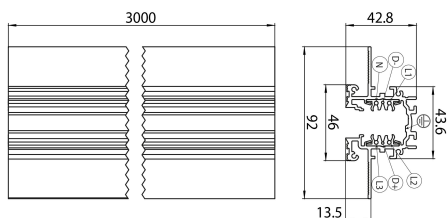

Technical drawings