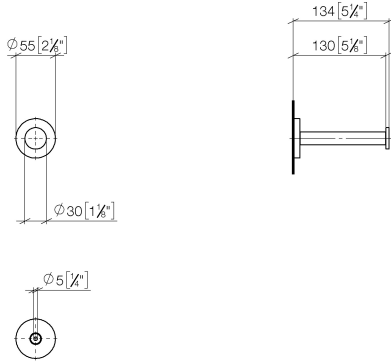

83 590 892 Product version from 4/1/2024

- width 55mm
- height 55 mm
- rosette Ø 55 mm
- 135mm projection

	Matte Black	83 590 892-33
	Chrome	83 590 892-00
	Brushed Platinum	83 590 892-06
	Platinum	83 590 892-08
	Dark Chrome	83 590 892-19
	Brushed Durabronze (23kt Gold)	83 590 892-28
	Brushed Gold (PVD)	83 590 892-37
	Brushed Dark Brass (PVD)	83 590 892-39
	Brushed Bronze (PVD)	83 590 892-42
	Brushed Dark Bronze (PVD)	83 590 892-43
	Brushed Champagne (22kt Gold)	83 590 892-46
	Champagne (22kt Gold)	83 590 892-47
	Brushed Chrome	83 590 892-93
	Brushed Dark Platinum	83 590 892-99

83 590 892 Product version from 4/1/2024

mm [inches]

83 590 892 Product version from 4/1/2024

Parts for other finishes can be found here: [Chrome](#)

### Spare parts list

No.	Item Number	Name	Quantity used	Delivery time
2	08 31 09 611-33	Holder Ø 18 x 126,5 mm - Matte Black	1.00	40
1	08 31 20 531-33	Plug Ø 30 x 12,5 mm - Matte Black	1.00	40
4	05 30 31 025 00 90	Mounting Bolt Round head 4,5 x 60 mm -	1.00	14
3	08 27 89 500-33	Rosette M16 x 1.5 Ø 55 x 9,5 mm - Matte Black	1.00	40