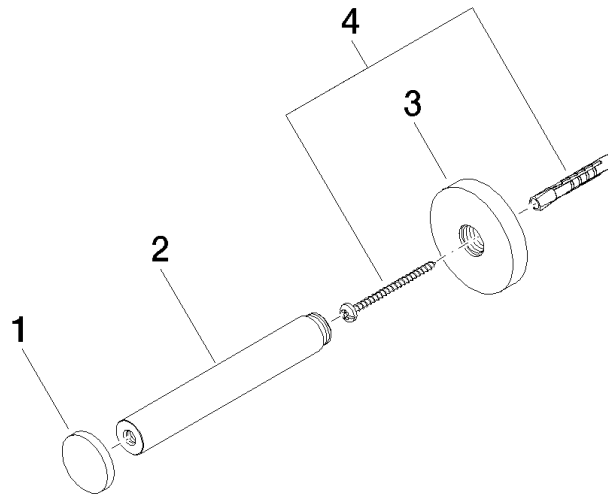

83 590 892 Product version from 4/1/2024

- width 55mm
- height 55 mm
- rosette Ø 55 mm
- 135mm projection

	Matte Black	83 590 892-33
	Chrome	83 590 892-00
	Brushed Platinum	83 590 892-06
	Platinum	83 590 892-08
	Dark Chrome	83 590 892-19
	Brushed Durabronze (23kt Gold)	83 590 892-28
	Brushed Gold (PVD)	83 590 892-37
	Brushed Dark Brass (PVD)	83 590 892-39
	Brushed Bronze (PVD)	83 590 892-42
	Brushed Dark Bronze (PVD)	83 590 892-43
	Brushed Champagne (22kt Gold)	83 590 892-46
	Champagne (22kt Gold)	83 590 892-47
	Brushed Chrome	83 590 892-93
	Brushed Dark Platinum	83 590 892-99

83 590 892 Product version from 4/1/2024

mm [inches]

83 590 892 Product version from 4/1/2024

Parts for other finishes can be found here: [Chrome](#)

### Spare parts list

No.	Item Number	Name	Quantity used	Delivery time
2	08 31 09 611-33	Holder Ø 18 x 126,5 mm - Matte Black	1.00	40
1	08 31 20 531-33	Plug Ø 30 x 12,5 mm - Matte Black	1.00	40
4	05 30 31 025 00 90	Mounting Bolt Round head 4,5 x 60 mm -	1.00	14
3	08 27 89 500-33	Rosette M16 x 1.5 Ø 55 x 9,5 mm - Matte Black	1.00	40