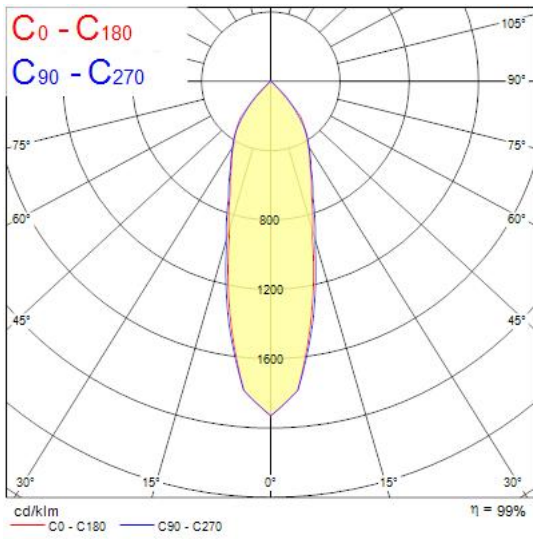

START SPOT SCOOP 1950LM 940 MB WHITE 0060583

Product EAN number	5410288605838
Warranty	5 years
Colour Code	940
Useful luminous flux (#use)	1950

Photometry