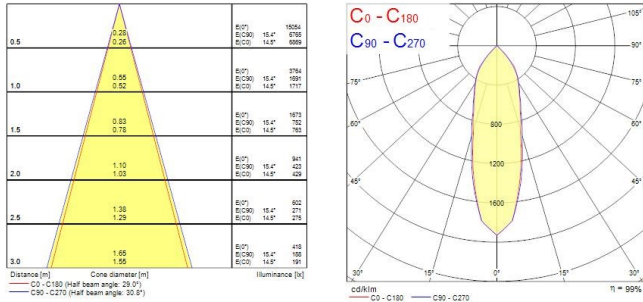

Start Spot Scoop

START SPOT SCOOP 1950LM 940 MB WHITE

0060583

Product features

- Recessed Adjustable Accent Downlight, integrated LED, die cast aluminium body, Ø155mm cut-out, CCT 4000K, SDCM<3, CRI90, 1950lm, total power consumption 20W, resulting in 98lm/W.

PRODUCT OVERVIEW

Product name	START SPOT SCOOP 1950LM 940 MB WHITE
Technology	LED
Housing	Aluminium
Environment	Indoor
General application	Retail
ETIM Class	EC001744
E-number FI	4276980
Warranty	5 years
Useful luminous flux (Fuse)	1950
Fixture luminous flux (lm)	1950
Luminaire efficacy (lm/W)	98
Correlated colour temperature (k)	4000
Colour Code	940
Light colour	Neutral White
CRI (Ra)	90
Colour Variation Initial (SDCM)	SDCM3
Beam Angle (°)	32
Photobiological Risk Group	RG1
Total power consumption (W)	20
Electrical protection	Class II
Dimmable	No
LED Flickering Rate	Medium (21% - 40%)
Housing colour	RAL 9016 - Traffic white / Bezel
IP rating	IP40/20
IK rating	IK03
Product EAN number	5410288605838

PHOTOMETRY

Start Spot Scoop *START SPOT SCOOP 1950LM 940 MB WHITE* 0060583

TECHNICAL DRAWINGS