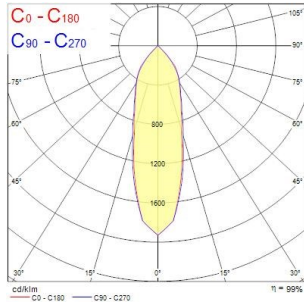

Start Spot Scoop

START SPOT SCOOP 1950LM 940 MB WHITE

0060583

Product features

- Recessed Adjustable Accent Downlight, integrated LED, die cast aluminium body, Ø155mm cut-out, CCT 4000K, SDCM<3, CRI90, 1950lm, total power consumption 20W, resulting in 98lm/W.

PRODUCT OVERVIEW

Product name	START SPOT SCOOP 1950LM 940 MB WHITE
Technology	LED
Housing	Aluminium
Environment	Indoor
General application	Retail
ETIM Class	EC001744
E-number FI	4276980
Warranty	5 years
Useful luminous flux (Fuse)	1950
Fixture luminous flux (lm)	1950
Luminaire efficacy (lm/W)	98
Correlated colour temperature (k)	4000
Colour Code	940
Light colour	Neutral White
CRI (Ra)	90
Colour Variation Initial (SDCM)	SDCM3
Beam Angle (°)	32
Photobiological Risk Group	RG1
Total power consumption (W)	20
Electrical protection	Class II
Dimmable	No
LED Flickering Rate	Medium (21% - 40%)
Housing colour	RAL 9016 - Traffic white / Bezel
IP rating	IP40/20
IK rating	IK03
Product EAN number	5410288605838

PHOTOMETRY

Start Spot Scoop *START SPOT SCOOP 1950LM 940 MB WHITE* 0060583

TECHNICAL DRAWINGS