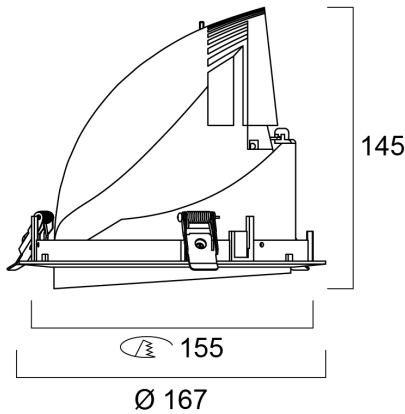

# START SPOT SCOOP 1950LM 940 MB WHITE

Item No: 0060583

**SYLVANIA**

Recessed Adjustable Accent Downlight, integrated LED, die cast aluminium body, Ø155mm cut-out, CCT 4000K, SDCM<3, CRI90, 1950lm, total power consumption 20W, resulting in 98lm/W.

### Dimensions (mm)

## Physical data

Housing colour	RAL 9016 - Traffic white / Bezel
IP rating	IP40/20
IK rating	IK03
Diffuser finish	Transparent
Diffuser material	Glass
Nominal Product Length (mm)	167
Nominal Product Width (mm)	167
Nominal Product Height (mm)	140
Weight (kg)	1.469

## Packaging

Product EAN number	5410288605838
Packaging single length / height (cm)	24.1
Packaging single width (cm)	20.0
Packaging single depth (cm)	15.1
DUN14 (inner)	15410288605835
Units per outer package	8
Packaging outer length / height (cm)	49.6
Packaging outer width (cm)	48.2
Packaging outer depth (cm)	33.6