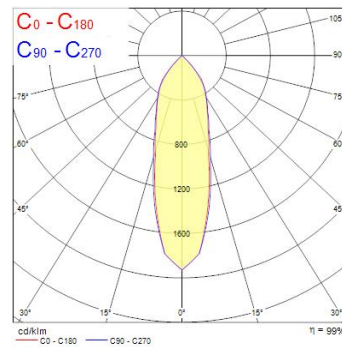

# START SPOT SCOOP 1950LM 940 MB WHITE

Item No: 0060583

**SYLVANIA**

Recessed Adjustable Accent Downlight, integrated LED, die cast aluminium body, Ø155mm cut-out, CCT 4000K, SDCM<3, CRI90, 1950lm, total power consumption 20W, resulting in 98lm/W.

### Dimensions (mm)

### Photometrics

Distance [m]	Cone diameter [m]	Illuminance [lx]
0.5	0.28 0.28	1924 676
1.0	0.55 0.52	374 1391
1.5	0.83 0.78	1673 783
2.0	1.10 1.02	841 429
2.5	1.38 1.29	602 276
3.0	1.65 1.55	418 191

Distance [m]      Cone diameter [m]      Illuminance [lx]  
 — C0 - C180 (Half beam angle: 28.0°)  
 — C90 - C270 (Half beam angle: 30.5°)

## Optical data

Useful luminous flux (Φuse)	1950
Fixture luminous flux (lm)	1950
Luminaire efficacy (lm/W)	98
Correlated colour temperature (k)	4000
Colour Code	940
Light colour	Neutral White
CRI (Ra)	90
Colour Variation Initial (SDCM)	SDCM3
Beam Angle (°)	32
Photobiological Risk Group	RG1