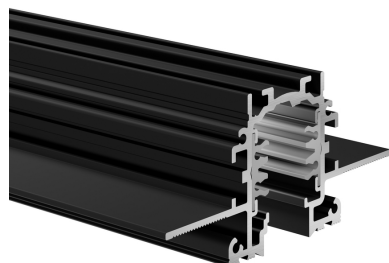

Concord

LYTESPAN TRIMLESS RECESSED 1M BLACK 9000-1/B-TR 2070250

Features

- Lytespan Trimless Recessed - 3 circuit track + 2 circuit control L1/L2/L3/Neutral/ground 16A/440V + D+/D- 2x1A/50V FELV AC, DALI, DMX, 1-10V etc. compatible, circuits can be controlled individually, aluminum body, suitable for trimless recessed installation, 1000 x 92 x 42.8 mm (L x W x H), black (RAL 9005). Please check compatible adaptor list.

Product Overview

Product name	LYTESPAN TRIMLESS RECESSED 1M BLACK 9000-1/B-TR
Technology	Accessory
Housing	Aluminium
Mount	Ceiling recessed mounting, Wall recessed
General application	Hospitality, Museums & Galleries, Office
ETIM Class	EC000101
Electrical protection	Class I
Housing colour	RAL 9005 - Jet black
Product EAN number	5025768702503
Warranty	5 years

Concord

LYTESPAN TRIMLESS RECESSED 1M BLACK 9000-1/B-TR 2070250

Technical drawings

Data table

GENERAL DATA

Product name	LYTESPAN TRIMLESS RECESSED 1M BLACK 9000-1/B-TR
Technology	Accessory
Accessory type	Electrical
Type of accessory	Track
Housing	Aluminium
Mount	Ceiling recessed mounting, Wall recessed
General application	Hospitality, Museums & Galleries, Office
ETIM Class	EC000101