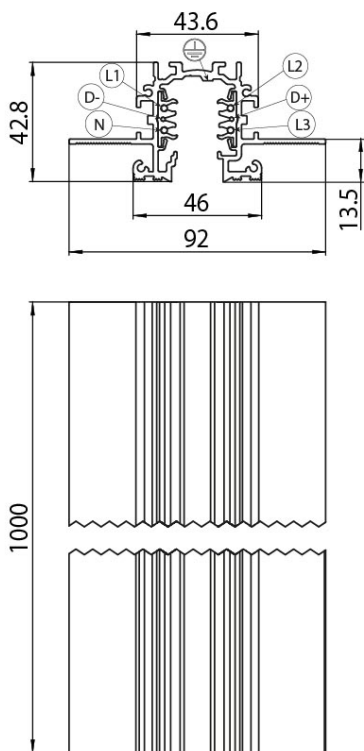

Concord

LYTESPAN TRIMLESS RECESSED 1M BLACK 9000-1/B-TR 2070250

Technical drawings

Data table

GENERAL DATA

Product name	LYTESPAN TRIMLESS RECESSED 1M BLACK 9000-1/B-TR
Technology	Accessory
Accessory type	Electrical
Type of accessory	Track
Housing	Aluminium
Mount	Ceiling recessed mounting, Wall recessed
General application	Hospitality, Museums & Galleries, Office
ETIM Class	EC000101