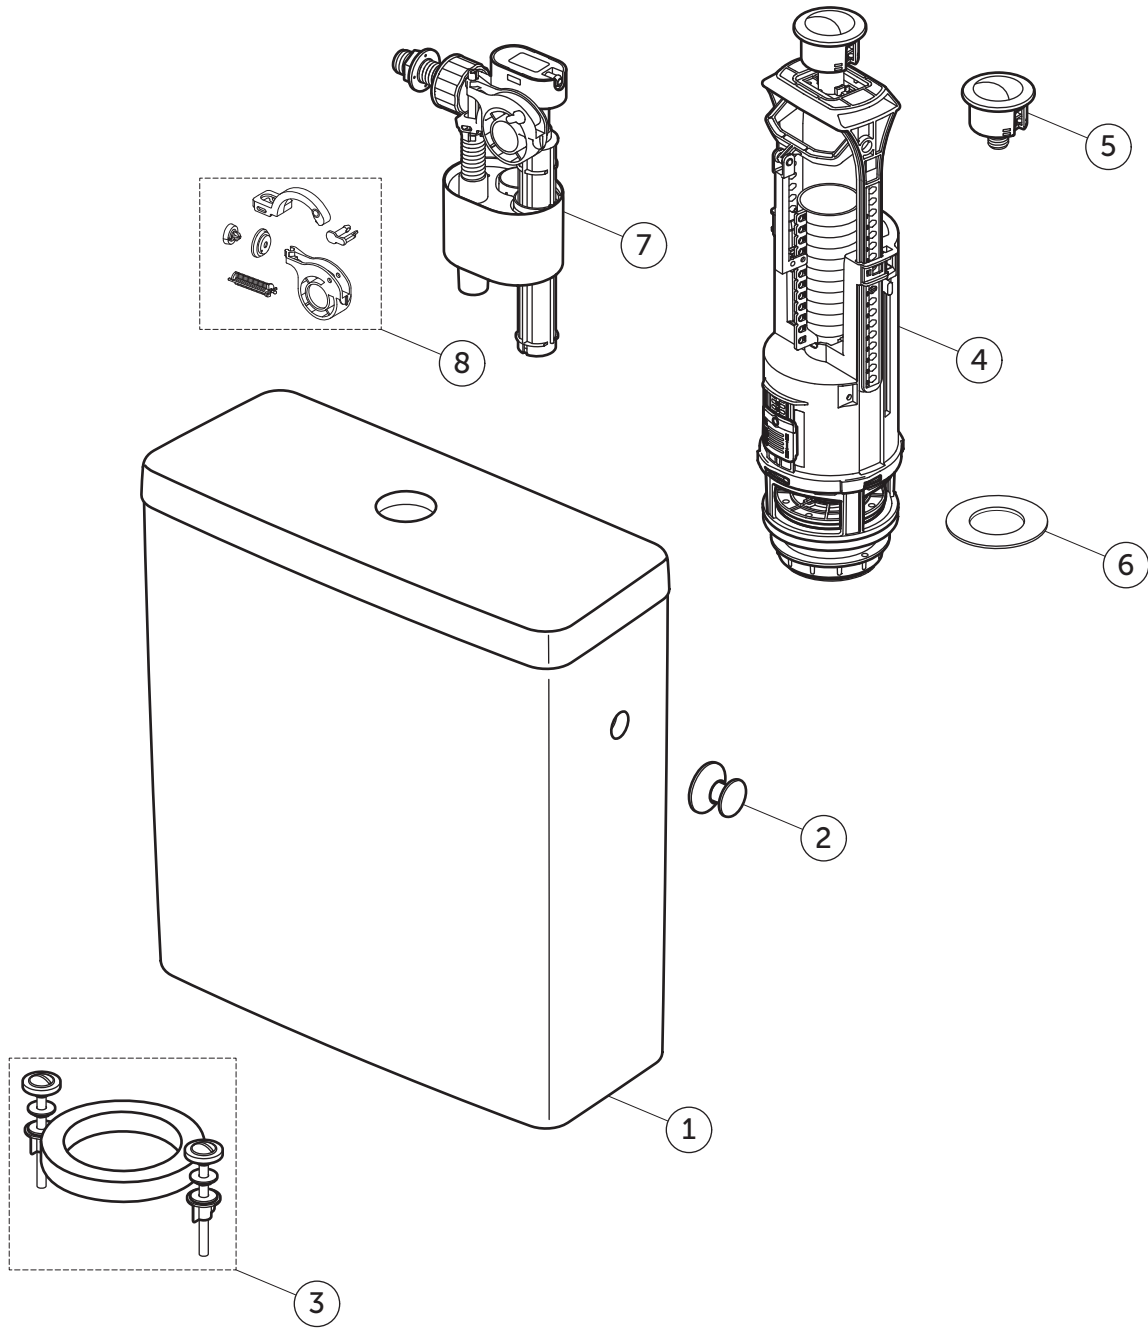

SPARE PARTS

Close Coupled Tank
SI

T499801

I.LIFE S

Item	Description	Spare Code
1	TANK + LID SI 3/8 WHT EU	TV95801
2	CAP FOR SIDE INLET CHR	
3	TANK FIXATION SET	R640267
4	OUTLET VALVE EU NO LOGO	RV24367
5	TANK TRIM BUTTON EU NO LOGO	RV24567
6	SPARE SEAL FOR OUTLET VALVE EU	RV24867
7	SIDE INLET VALVE 3/8 BRASS + CAP EU	RV24267
8	SET DIAPHRAGM + FILTER FOR SIDE INLET EU	RV24767