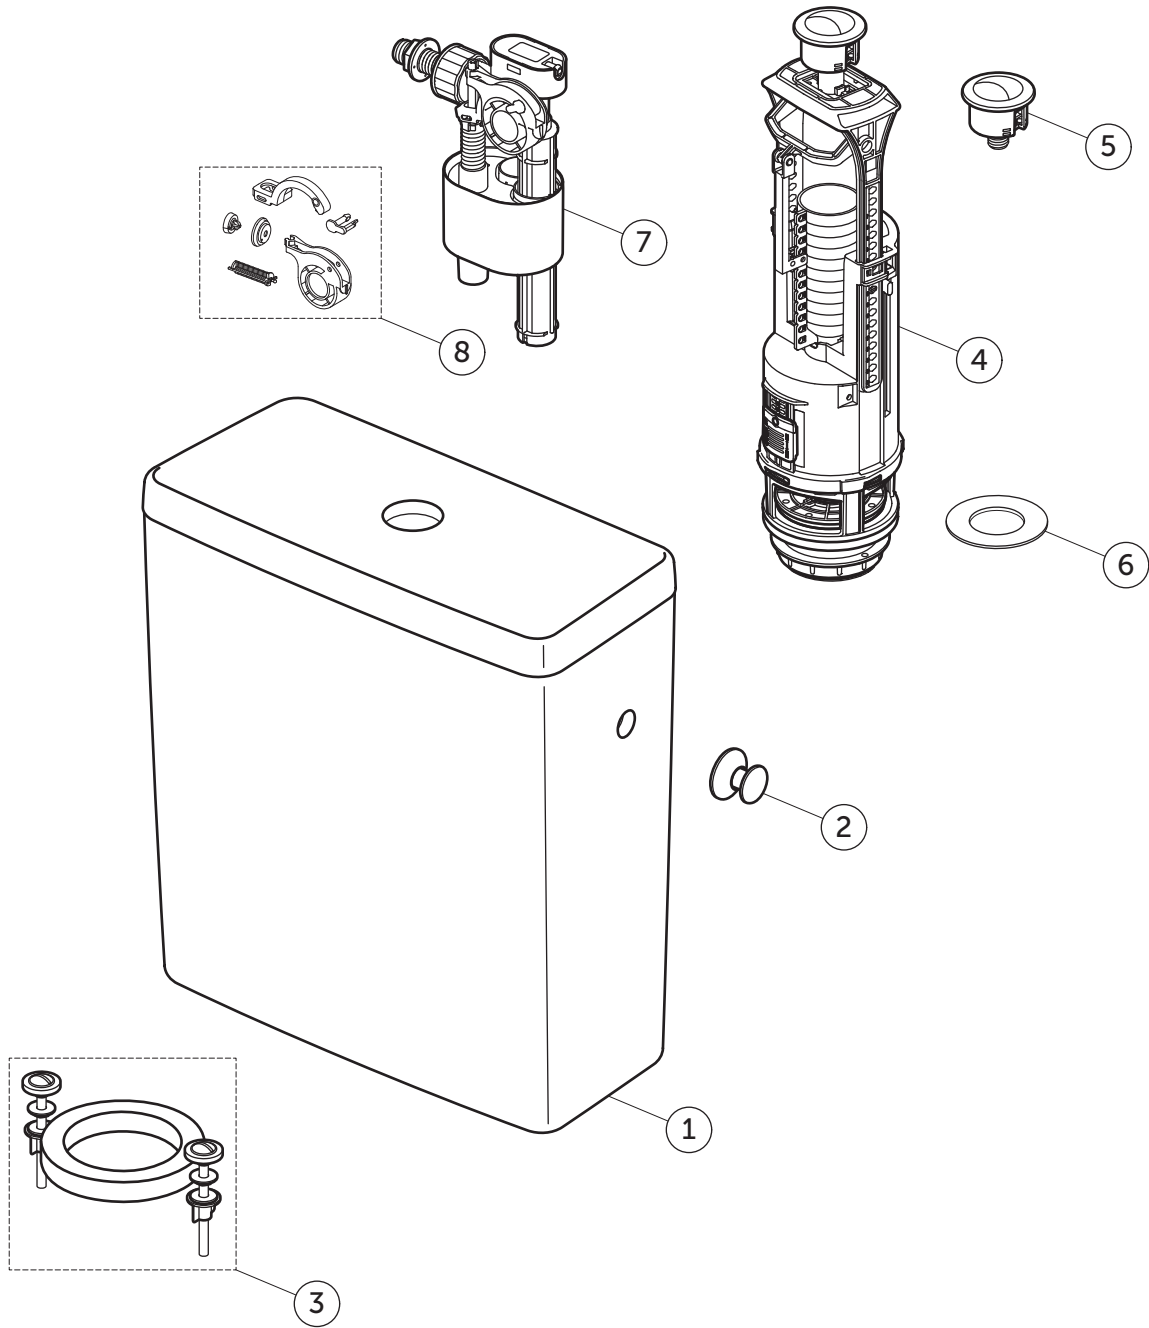

SPARE PARTS

Close Coupled Tank
SI; EU; BXD

T524701

I.LIFE A

Item	Description	Spare Code
1	TANK + LID SI EU WHT	TV95201
2	CAP FOR SIDE INLET CHR	
3	TANK FIXATION SET	R640267
4	OUTLET VALVE EU NO LOGO	RV24367
5	TANK TRIM BUTTON EU NO LOGO	RV24567
6	SPARE SEAL FOR OUTLET VALVE EU	RV24867
7	SIDE INLET VALVE 3/8 BRASS + CAP EU	RV24267
8	SET DIAPHRAGM + FILTER FOR SIDE INLET EU	RV24767