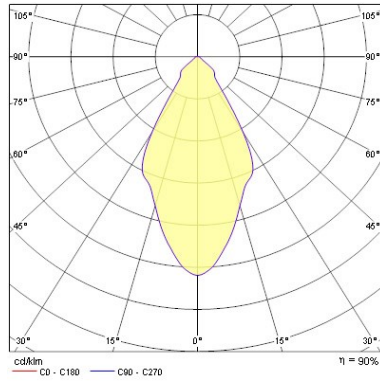

Physical data

Housing colour	Aluminium
IP rating	IP44/20
IK rating	IK02
Cutout Dimensions (W x L in mm or Diameter in mm)	75
Max. Lamp Diameter (mm) - D	95
Weight (kg)	0.155
Recessed Depth (mm)	90

Packaging

PHOTOMETRY

Instar Trend 75 Swing IP44 INSTAR TREND SW IP44 INDOOR BA 3079061

Instar Trend 75 Swing IP44 INSTAR TREND SW IP44 INDOOR BA 3079061

Distance [m]	Cone diameter [m]	E(0°) E(C0)	E(0°) E(C180)
0.5	0.08	31546 19884	4.5°
1.0	0.16	7886 3071	4.5°
1.5	0.24	3333 1765	4.5°
2.0	0.31	1972 960	4.5°
2.5	0.39	1232 635	4.5°
3.0	0.47	875 441	4.5°

Distance [m] Cone diameter [m]
C0 - C180 (Half beam angle: 9.0°) Illuminance [lx]

Distance [m]	Cone diameter [m]	E(0°) E(C0)	E(0°) E(C180)
0.5	0.55	3946 1329	28.8°
1.0	1.10	987 332	28.8°
1.5	1.65	438 145	28.8°
2.0	2.20	247 83	28.8°
2.5	2.75	158 53	28.8°
3.0	3.30	110 37	28.8°

Distance [m] Cone diameter [m]
C0 - C180 (Half beam angle: 57.8°) Illuminance [lx]

Distance [m]	Cone diameter [m]	E(0°) E(C0)	E(0°) E(C180)
0.5	0.30	2596 1306	16.8°
1.0	0.60	739 325	16.8°
1.5	0.91	328 145	16.8°
2.0	1.21	185 82	16.8°
2.5	1.51	118 52	16.8°
3.0	1.81	82 38	16.8°