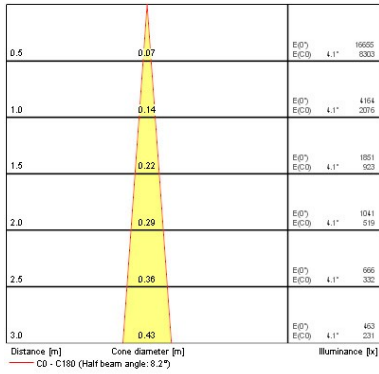

Physical data

Housing colour	Aluminium
IP rating	IP44/20
IK rating	IK02
Cutout Dimensions (W x L in mm or Diameter in mm)	75
Max. Lamp Diameter (mm) - D	95
Weight (kg)	0.155
Recessed Depth (mm)	90

Packaging

PHOTOMETRY

Instar Trend 75 Swing IP44 INSTAR TREND SW IP44 INDOOR BA 3079061

Instar Trend 75 Swing IP44 INSTAR TREND SW IP44 INDOOR BA 3079061

Distance [m]	Cone diameter [m]	E(0°) E(C0)	E(0°) E(C180)
0.5	0.08	31546 19884	4.5°
1.0	0.16	7886 3071	4.5°
1.5	0.24	3333 1765	4.5°
2.0	0.31	1972 960	4.5°
2.5	0.39	1232 635	4.5°
3.0	0.47	875 441	4.5°

Distance [m] Cone diameter [m]
C0 - C180 (Half beam angle: 9.0°) Illuminance [lx]

Distance [m]	Cone diameter [m]	E(0°) E(C0)	E(0°) E(C180)
0.5	0.55	3946 1329	28.8°
1.0	1.10	987 332	28.8°
1.5	1.65	438 145	28.8°
2.0	2.20	247 83	28.8°
2.5	2.75	158 53	28.8°
3.0	3.30	110 37	28.8°

Distance [m] Cone diameter [m]
C0 - C180 (Half beam angle: 57.8°) Illuminance [lx]

Distance [m]	Cone diameter [m]	E(0°) E(C0)	E(0°) E(C180)
0.5	0.30	2596 1306	16.8°
1.0	0.60	739 325	16.8°
1.5	0.91	328 145	16.8°
2.0	1.21	185 82	16.8°
2.5	1.51	118 52	16.8°
3.0	1.81	82 38	16.8°