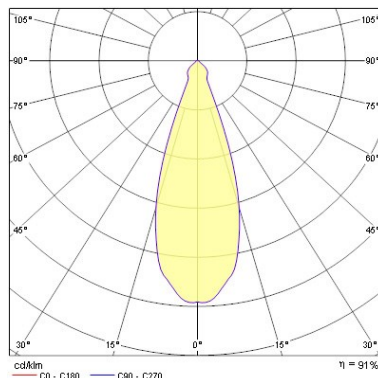

Physical data

Housing colour	Aluminium
IP rating	IP44/20
IK rating	IK02
Cutout Dimensions (W x L in mm or Diameter in mm)	75
Max. Lamp Diameter (mm) - D	95
Weight (kg)	0.155
Recessed Depth (mm)	90

Packaging

PHOTOMETRY

Instar Trend 75 Swing IP44 INSTAR TREND SW IP44 INDOOR BA 3079061

Instar Trend 75 Swing IP44 INSTAR TREND SW IP44 INDOOR BA 3079061

Distance [m]	Cone diameter [m]	E(0°) E(C0)	E(0°) E(C180)
0.5	0.08	31546 19884	4.5°
1.0	0.16	7886 3071	4.5°
1.5	0.24	3333 1765	4.5°
2.0	0.31	1972 960	4.5°
2.5	0.39	1232 635	4.5°
3.0	0.47	875 441	4.5°

Distance [m] Cone diameter [m]
C0 - C180 (Half beam angle: 9.0°) Illuminance [lx]

Distance [m]	Cone diameter [m]	E(0°) E(C0)	E(0°) E(C180)
0.5	0.55	3946 1329	28.8°
1.0	1.10	987 332	28.8°
1.5	1.65	438 145	28.8°
2.0	2.20	247 83	28.8°
2.5	2.75	158 53	28.8°
3.0	3.30	110 37	28.8°

Distance [m] Cone diameter [m]
C0 - C180 (Half beam angle: 57.8°) Illuminance [lx]

Distance [m]	Cone diameter [m]	E(0°) E(C0)	E(0°) E(C180)
0.5	0.30	2596 1306	16.8°
1.0	0.60	739 325	16.8°
1.5	0.91	328 145	16.8°
2.0	1.21	185 82	16.8°
2.5	1.51	118 52	16.8°
3.0	1.81	82 38	16.8°