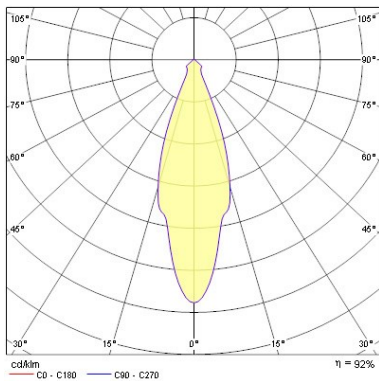

Physical data

Housing colour	Aluminium
IP rating	IP44/20
IK rating	IK02
Cutout Dimensions (W x L in mm or Diameter in mm)	75
Max. Lamp Diameter (mm) - D	95
Weight (kg)	0.155
Recessed Depth (mm)	90

Packaging

PHOTOMETRY

Instar Trend 75 Swing IP44 INSTAR TREND SW IP44 INDOOR BA 3079061

Instar Trend 75 Swing IP44 INSTAR TREND SW IP44 INDOOR BA 3079061

Distance [m]	Cone diameter [m]	E(0°) E(C0)	E(0°) E(C180)
0.5	0.08	31546 19884	4.5°
1.0	0.16	7886 3071	4.5°
1.5	0.24	3333 1765	4.5°
2.0	0.31	1972 960	4.5°
2.5	0.39	1232 635	4.5°
3.0	0.47	875 441	4.5°

Distance [m] Cone diameter [m]
C0 - C180 (Half beam angle: 9.0°) Illuminance [lx]

Distance [m]	Cone diameter [m]	E(0°) E(C0)	E(0°) E(C180)
0.5	0.55	3946 1329	28.8°
1.0	1.10	987 332	28.8°
1.5	1.65	438 145	28.8°
2.0	2.20	247 83	28.8°
2.5	2.75	158 53	28.8°
3.0	3.30	110 37	28.8°

Distance [m] Cone diameter [m]
C0 - C180 (Half beam angle: 57.8°) Illuminance [lx]

Distance [m]	Cone diameter [m]	E(0°) E(C0)	E(0°) E(C180)
0.5	0.30	2596 1306	16.8°
1.0	0.60	739 325	16.8°
1.5	0.91	328 145	16.8°
2.0	1.21	185 82	16.8°
2.5	1.51	118 52	16.8°
3.0	1.81	82 38	16.8°