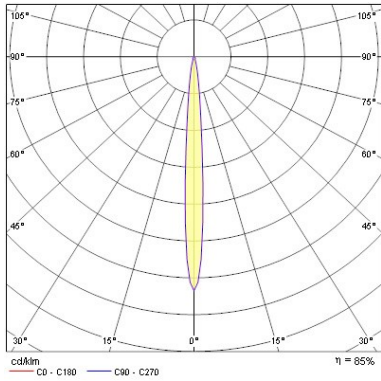

Physical data

Housing colour	Aluminium
IP rating	IP44/20
IK rating	IK02
Cutout Dimensions (W x L in mm or Diameter in mm)	75
Max. Lamp Diameter (mm) - D	95
Weight (kg)	0.155
Recessed Depth (mm)	90

Packaging

PHOTOMETRY

Instar Trend 75 Swing IP44 INSTAR TREND SW IP44 INDOOR BA 3079061

Instar Trend 75 Swing IP44 INSTAR TREND SW IP44 INDOOR BA 3079061

Distance [m]	Cone diameter [m]	E(0°) E(C0)	E(0°) E(C180)
0.5	0.08	31546 19884	4.5°
1.0	0.16	7886 3071	4.5°
1.5	0.24	3333 1765	4.5°
2.0	0.31	1972 960	4.5°
2.5	0.39	1232 635	4.5°
3.0	0.47	875 441	4.5°

Distance [m] Cone diameter [m]
C0 - C180 (Half beam angle: 9.0°) Illuminance [lx]

Distance [m]	Cone diameter [m]	E(0°) E(C0)	E(0°) E(C180)
0.5	0.55	3946 1329	28.8°
1.0	1.10	987 332	28.8°
1.5	1.65	438 145	28.8°
2.0	2.20	247 83	28.8°
2.5	2.75	158 53	28.8°
3.0	3.30	110 37	28.8°

Distance [m] Cone diameter [m]
C0 - C180 (Half beam angle: 57.8°) Illuminance [lx]

Distance [m]	Cone diameter [m]	E(0°) E(C0)	E(0°) E(C180)
0.5	0.30	2596 1306	16.8°
1.0	0.60	739 325	16.8°
1.5	0.91	328 145	16.8°
2.0	1.21	185 82	16.8°
2.5	1.51	118 52	16.8°
3.0	1.81	82 38	16.8°