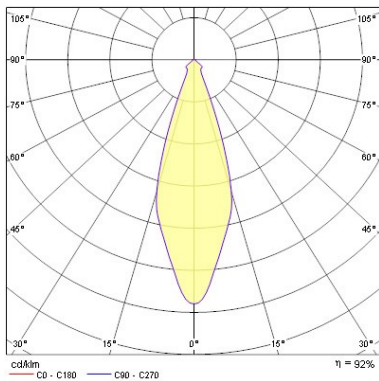

Physical data

Housing colour	Aluminium
IP rating	IP44/20
IK rating	IK02
Cutout Dimensions (W x L in mm or Diameter in mm)	75
Max. Lamp Diameter (mm) - D	95
Weight (kg)	0.155
Recessed Depth (mm)	90

Packaging

PHOTOMETRY

Instar Trend 75 Swing IP44 INSTAR TREND SW IP44 INDOOR BA 3079061

Instar Trend 75 Swing IP44 INSTAR TREND SW IP44 INDOOR BA 3079061

Distance [m]	Cone diameter [m]	E(0°) E(C0)	E(0°) E(C180)
0.5	0.08	31546 19884	4.5°
1.0	0.16	7886 3071	4.5°
1.5	0.24	3333 1765	4.5°
2.0	0.31	1972 960	4.5°
2.5	0.39	1232 635	4.5°
3.0	0.47	875 441	4.5°

Distance [m] Cone diameter [m]
C0 - C180 (Half beam angle: 9.0°) Illuminance [lx]

Distance [m]	Cone diameter [m]	E(0°) E(C0)	E(0°) E(C180)
0.5	0.55	3946 1329	28.8°
1.0	1.10	987 332	28.8°
1.5	1.65	438 145	28.8°
2.0	2.20	247 83	28.8°
2.5	2.75	158 53	28.8°
3.0	3.30	110 37	28.8°

Distance [m] Cone diameter [m]
C0 - C180 (Half beam angle: 57.8°) Illuminance [lx]

Distance [m]	Cone diameter [m]	E(0°) E(C0)	E(0°) E(C180)
0.5	0.30	2596 1306	16.8°
1.0	0.60	739 325	16.8°
1.5	0.91	328 145	16.8°
2.0	1.21	185 82	16.8°
2.5	1.51	118 52	16.8°
3.0	1.81	82 38	16.8°