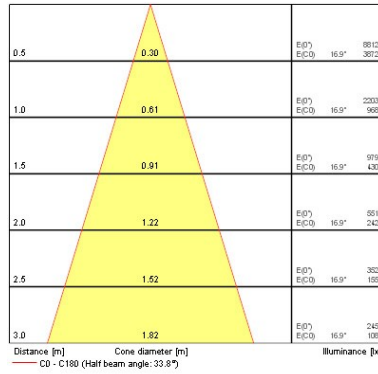

Instar Trend 75 Swing IP44

INSTAR TREND SW IP44 INDOOR BA
3079061

E-number Norway	3223416
Warranty	3 years

Optical data

LOR (%)	Dependent on lamp
Adjustable chromaticity	N
Distribution type	Adjustable

Electrical data

Light source included	Fixture without Lightsource
Primary Supply/Product voltage - min (V)	12
Primary Supply/Product voltage - max (V)	12
Electrical protection	Class III
Control gear mounting	Remote
Glow Wire Test (°C)	850
Nominal Frequency (Hz)	50/60Hz

Physical data

Housing colour	Aluminium
IP rating	IP44/20
IK rating	IK02
Cutout Dimensions (W x L in mm or Diameter in mm)	75
Max. Lamp Diameter (mm) - D	95
Weight (kg)	0.155
Recessed Depth (mm)	90

Packaging

Single packaging type	Carton
Product EAN number	8711971790617
Packaging single length / height (cm)	13.2
Packaging single width (cm)	10.0
Packaging single depth (cm)	8.4
DUN14 (outer)	18711971790614
Units per outer package	30
Packaging outer length / height (cm)	28.4
Packaging outer width (cm)	28.5
Packaging outer depth (cm)	53.2

PHOTOMETRY

Instar Trend 75 Swing IP44 INSTAR TREND SW IP44 INDOOR BA 3079061