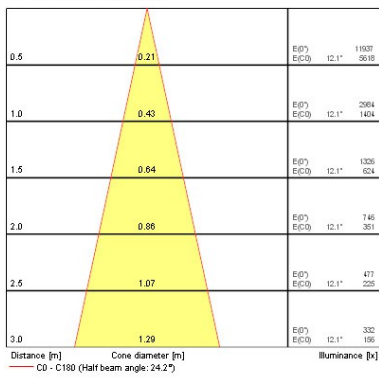

Physical data

Housing colour	Aluminium
IP rating	IP44/20
IK rating	IK02
Cutout Dimensions (W x L in mm or Diameter in mm)	75
Max. Lamp Diameter (mm) - D	95
Weight (kg)	0.155
Recessed Depth (mm)	90

Packaging

PHOTOMETRY

Instar Trend 75 Swing IP44 INSTAR TREND SW IP44 INDOOR BA 3079061

Instar Trend 75 Swing IP44 INSTAR TREND SW IP44 INDOOR BA 3079061

Distance [m]	Cone diameter [m]	E(0°) E(C0)	E(0°) E(C180)
0.5	0.08	31546 19884	4.5°
1.0	0.16	7886 3071	4.5°
1.5	0.24	3333 1765	4.5°
2.0	0.31	1972 960	4.5°
2.5	0.39	1232 635	4.5°
3.0	0.47	875 441	4.5°

Distance [m] Cone diameter [m]
C0 - C180 (Half beam angle: 57.8°) Illuminance [lx]

Distance [m]	Cone diameter [m]	E(0°) E(C0)	E(0°) E(C180)
0.5	0.30	2596 1306	16.8°
1.0	0.60	739 325	16.8°
1.5	0.91	328 145	16.8°
2.0	1.21	185 82	16.8°
2.5	1.51	118 52	16.8°
3.0	1.81	82 38	16.8°