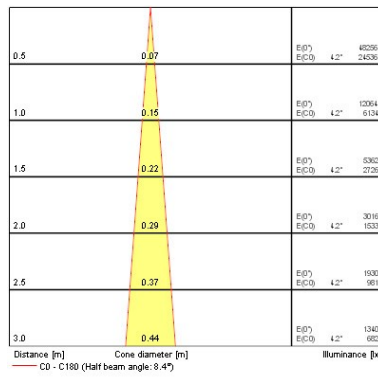

Physical data

Housing colour	Aluminium
IP rating	IP44/20
IK rating	IK02
Cutout Dimensions (W x L in mm or Diameter in mm)	75
Max. Lamp Diameter (mm) - D	95
Weight (kg)	0.155
Recessed Depth (mm)	90

Packaging

PHOTOMETRY

Instar Trend 75 Swing IP44 INSTAR TREND SW IP44 INDOOR BA 3079061

Instar Trend 75 Swing IP44 INSTAR TREND SW IP44 INDOOR BA 3079061

Distance [m]	Cone diameter [m]	E(0°) E(C0)	E(0°) E(C180)
0.5	0.08	31546 19884	4.5°
1.0	0.16	7886 3071	4.5°
1.5	0.24	3333 1765	4.5°
2.0	0.31	1972 960	4.5°
2.5	0.39	1232 635	4.5°
3.0	0.47	875 441	4.5°

Distance [m] Cone diameter [m]
C0 - C180 (Half beam angle: 57.8°) Illuminance [lx]

Distance [m]	Cone diameter [m]	E(0°) E(C0)	E(0°) E(C180)
0.5	0.30	2596 1306	16.8°
1.0	0.60	739 325	16.8°
1.5	0.91	328 145	16.8°
2.0	1.21	185 82	16.8°
2.5	1.51	118 52	16.8°
3.0	1.81	82 38	16.8°

Distance [m] Cone diameter [m]
C0 - C180 (Half beam angle: 33.8°) Illuminance [lx]

Distance [m]	Cone diameter [m]	E(0°) E(C0)	E(0°) E(C180)
0.5	0.32	5104 2223	18.0°
1.0	0.65	1276 559	18.0°
1.5	0.97	567 247	18.0°
2.0	1.30	319 139	18.0°
2.5	1.62	214 99	18.0°
3.0	1.95	142 62	18.0°