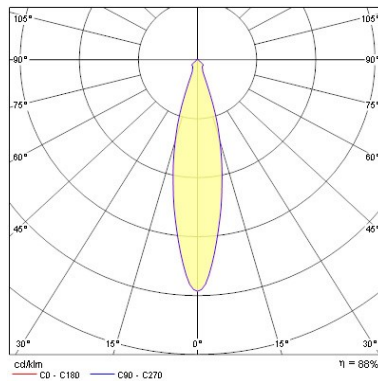

Physical data

Housing colour	Aluminium
IP rating	IP44/20
IK rating	IK02
Cutout Dimensions (W x L in mm or Diameter in mm)	75
Max. Lamp Diameter (mm) - D	95
Weight (kg)	0.155
Recessed Depth (mm)	90

Packaging

PHOTOMETRY

Instar Trend 75 Swing IP44 INSTAR TREND SW IP44 INDOOR BA 3079061

Instar Trend 75 Swing IP44 INSTAR TREND SW IP44 INDOOR BA 3079061

Distance [m]	Cone diameter [m]	E(0°) E(C0)	E(0°) E(C180)
0.5	0.08	31546 19884	4.5°
1.0	0.16	7886 3071	4.5°
1.5	0.24	3333 1765	4.5°
2.0	0.31	1972 960	4.5°
2.5	0.39	1232 635	4.5°
3.0	0.47	875 441	4.5°

Distance [m] Cone diameter [m]
C0 - C180 (Half beam angle: 9.0°) Illuminance [lx]

Distance [m]	Cone diameter [m]	E(0°) E(C0)	E(0°) E(C180)
0.5	0.55	3946 1329	28.8°
1.0	1.10	987 332	28.8°
1.5	1.65	438 145	28.8°
2.0	2.20	247 83	28.8°
2.5	2.75	158 53	28.8°
3.0	3.30	110 37	28.8°

Distance [m] Cone diameter [m]
C0 - C180 (Half beam angle: 57.8°) Illuminance [lx]

Distance [m]	Cone diameter [m]	E(0°) E(C0)	E(0°) E(C180)
0.5	0.30	2596 1306	16.8°
1.0	0.60	739 325	16.8°
1.5	0.91	328 145	16.8°
2.0	1.21	185 82	16.8°
2.5	1.51	118 52	16.8°
3.0	1.81	82 38	16.8°