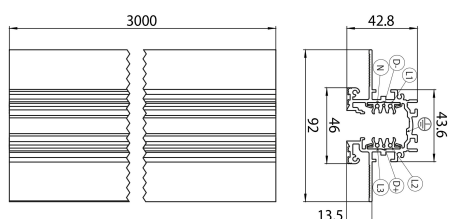

Technical drawings