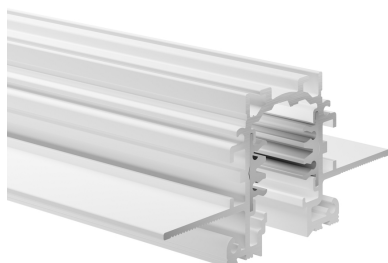

## LYTESPAN TRIMLESS RECESSED 3M WHITE 9000-3/W-TR 2070248

### Features

- Lytespan Trimless Recessed - 3 circuit track + 2 circuit control L1/L2/L3/Neutral/ground 16A/440V + D+/D- 2x1A/50V FELV AC, DALI, DMX, 1-10V etc. compatible, circuits can be controlled individually, aluminum body, suitable for trimless recessed installation, 3000 x 92 x 42.8 mm (L x W x H), white (RAL 9010). Please check compatible adaptor list.

### Product Overview

Product name	LYTESPAN TRIMLESS RECESSED 3M WHITE 9000-3/W-TR
Technology	Accessory
Housing	Aluminium
Mount	Ceiling recessed mounting, Wall recessed
General application	Hospitality, Museums & Galleries, Office
ETIM Class	EC000101
Electrical protection	Class I
Housing colour	RAL 9010 - Pure white
Product EAN number	5025768702480
Warranty	5 years