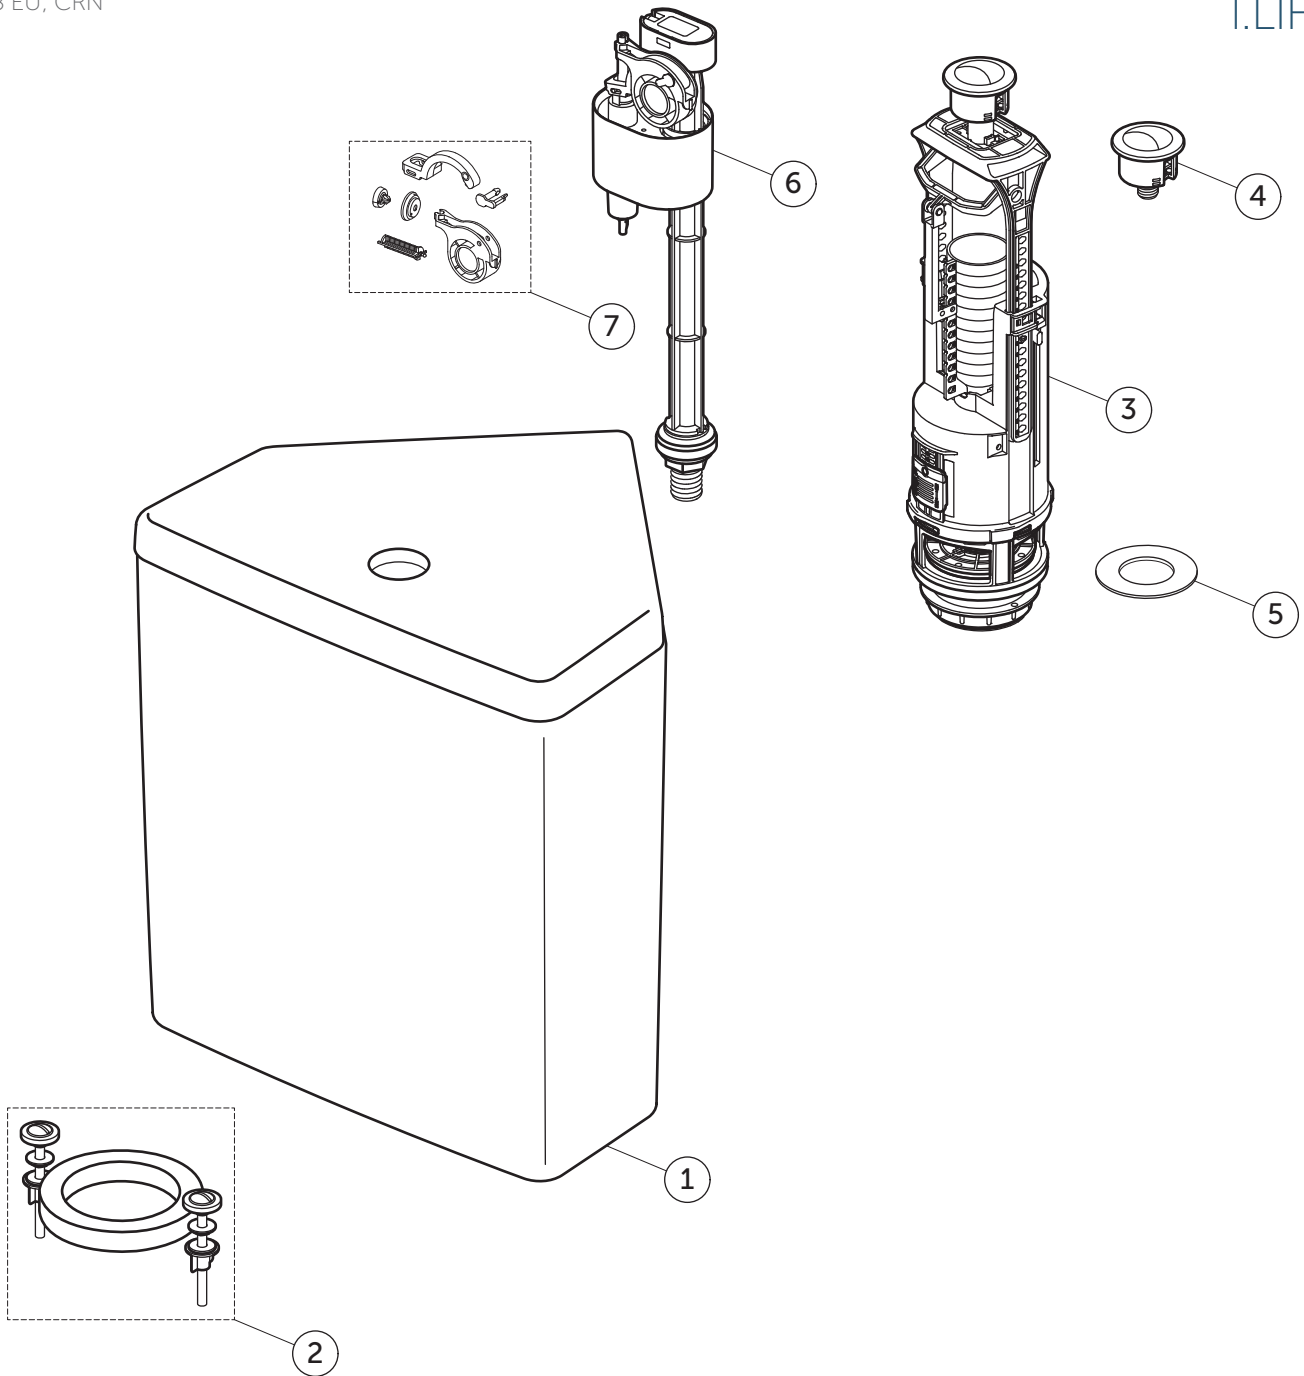

SPARE PARTS

Close Coupled Tank
BI; 3/8 EU; CRN

T520101

I.LIFE S

Item	Description	Spare Code
1	CC TANK + LID CRN BI EU WHT	TV96001
2	TANK FIXATION SET	R640267
3	OUTLET VALVE EU NO LOGO	RV24367
4	TANK TRIM BUTTON EU NO LOGO	RV24567
5	SPARE SEAL FOR OUTLET VALVE EU	RV24867
6	BOTTOM INLET VALVE 3/8 BRASS EU T6503	TV93267
7	SET DIAPHRAGM + FILTER FOR SIDE INLET EU	RV24767