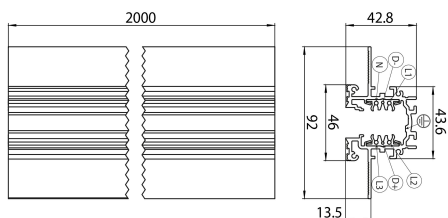

Technical drawings