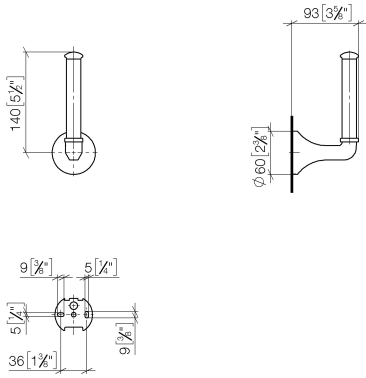

83 590 361 Product version from 7/3/2016

- height 170 mm
- rosette Ø 60 mm
- 93mm projection

	Chrome	83 590 361-00
	Brushed Platinum	83 590 361-06
	Platinum	83 590 361-08
	Durabrand (23kt Gold)	83 590 361-09
	Brushed Durabrand (23kt Gold)	83 590 361-28
	Brushed Gold (PVD)	83 590 361-37
	Brushed Dark Brass (PVD)	83 590 361-39
	Brushed Bronze (PVD)	83 590 361-42
	Brushed Dark Platinum	83 590 361-99

83 590 361 Product version from 7/3/2016

mm [inches]

83 590 361 Product version from 7/3/2016

Parts for other finishes can be found here: Brushed Platinum

Spare parts list

No.	Item Number	Name	Quantity used	Delivery time
1	04 31 11 140 00 90	Mounting Threaded pin M6 x 10 mm -	1.00	14
2	05 17 97 507 00 90	Attachment set 52 x 45 x 70 mm -	1.00	14