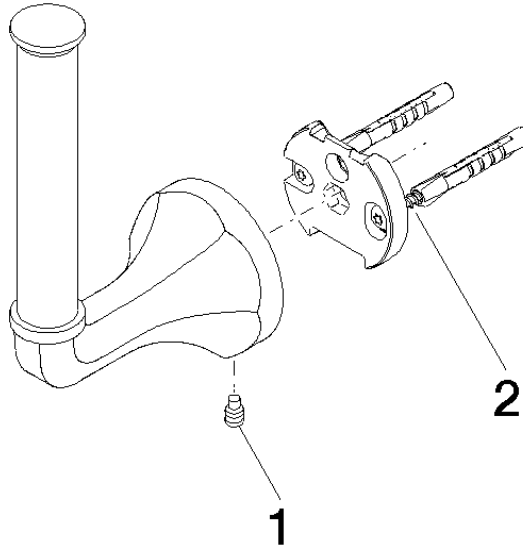

83 590 361 Product version from 7/3/2016

- height 170 mm
- rosette Ø 60 mm
- 93mm projection

	Chrome	83 590 361-00
	Brushed Platinum	83 590 361-06
	Platinum	83 590 361-08
	Durabrand (23kt Gold)	83 590 361-09
	Brushed Durabrand (23kt Gold)	83 590 361-28
	Brushed Gold (PVD)	83 590 361-37
	Brushed Dark Brass (PVD)	83 590 361-39
	Brushed Bronze (PVD)	83 590 361-42
	Brushed Dark Platinum	83 590 361-99

83 590 361 Product version from 7/3/2016

mm [inches]

83 590 361 Product version from 7/3/2016

Parts for other finishes can be found here: Brushed Platinum

Spare parts list

No.	Item Number	Name	Quantity used	Delivery time
1	04 31 11 140 00 90	Mounting Threaded pin M6 x 10 mm -	1.00	14
2	05 17 97 507 00 90	Attachment set 52 x 45 x 70 mm -	1.00	14