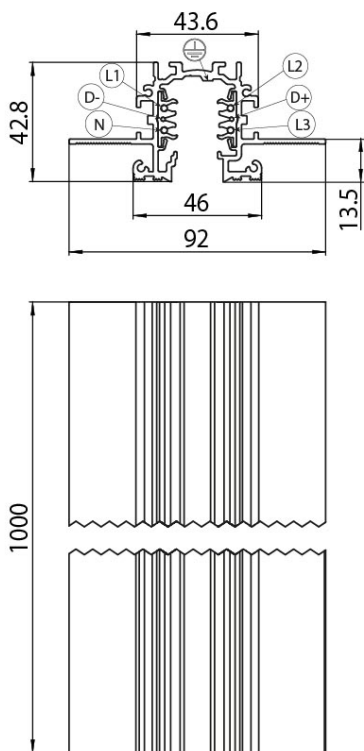

Concord

LYTESPAN TRIMLESS RECESSED 1M WHITE 9000-1/W-TR 2070246

Features

- Lytespan Trimless Recessed - 3 circuit track + 2 circuit control L1/L2/L3/Neutral/ground 16A/440V + D+/D- 2x1A/50V FELV AC, DALI, DMX, 1-10V etc. compatible, circuits can be controlled individually, aluminum body, suitable for trimless recessed installation, 1000 x 92 x 42.8 mm (L x W x H), white (RAL 9010). Please check compatible adaptor list.

Product Overview

Product name	LYTESPAN TRIMLESS RECESSED 1M WHITE 9000-1/W-TR
Technology	Accessory
Housing	Aluminium
Mount	Ceiling recessed mounting, Wall recessed
General application	Hospitality, Museums & Galleries, Office
ETIM Class	EC000101
Electrical protection	Class I
Housing colour	RAL 9010 - Pure white
Product EAN number	5025768702466
Warranty	5 years

Concord

LYTESPAN TRIMLESS RECESSED 1M WHITE 9000-1/W-TR 2070246

Technical drawings

Data table

GENERAL DATA

Product name	LYTESPAN TRIMLESS RECESSED 1M WHITE 9000-1/W-TR
Technology	Accessory
Accessory type	Electrical
Type of accessory	Track
Housing	Aluminium
Mount	Ceiling recessed mounting, Wall recessed
General application	Hospitality, Museums & Galleries, Office
ETIM Class	EC000101

PHYSICAL DATA

Housing colour	RAL 9010 - Pure white
Nominal Product Length (mm)	1000
Nominal Product Width (mm)	92
Nominal Product Height (mm)	42.8
Weight (kg)	1.7

PACKAGING

Product EAN number	5025768702466
Packaging single length / height (cm)	106.0
Packaging single width (cm)	6.2
Packaging single depth (cm)	6.2
DUN14 (outer)	05025768702466
Units per outer package	1
Packaging outer length / height (cm)	106.0
Packaging outer width (cm)	6.2
Packaging outer depth (cm)	6.2