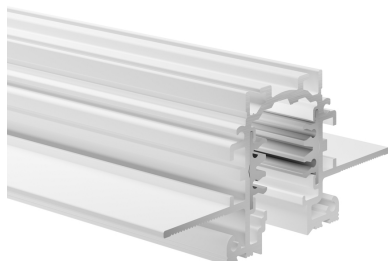

Concord

LYTESPAN TRIMLESS RECESSED 1M WHITE 9000-1/W-TR 2070246

Features

- Lytespan Trimless Recessed - 3 circuit track + 2 circuit control L1/L2/L3/Neutral/ground 16A/440V + D+/D- 2x1A/50V FELV AC, DALI, DMX, 1-10V etc. compatible, circuits can be controlled individually, aluminum body, suitable for trimless recessed installation, 1000 x 92 x 42.8 mm (L x W x H), white (RAL 9010). Please check compatible adaptor list.

Product Overview

Product name	LYTESPAN TRIMLESS RECESSED 1M WHITE 9000-1/W-TR
Technology	Accessory
Housing	Aluminium
Mount	Ceiling recessed mounting, Wall recessed
General application	Hospitality, Museums & Galleries, Office
ETIM Class	EC000101
Electrical protection	Class I
Housing colour	RAL 9010 - Pure white
Product EAN number	5025768702466
Warranty	5 years

Concord

LYTESPAN TRIMLESS RECESSED 1M WHITE 9000-1/W-TR 2070246

Technical drawings

Data table

GENERAL DATA

Product name	LYTESPAN TRIMLESS RECESSED 1M WHITE 9000-1/W-TR
Technology	Accessory
Accessory type	Electrical
Type of accessory	Track
Housing	Aluminium
Mount	Ceiling recessed mounting, Wall recessed
General application	Hospitality, Museums & Galleries, Office
ETIM Class	EC000101