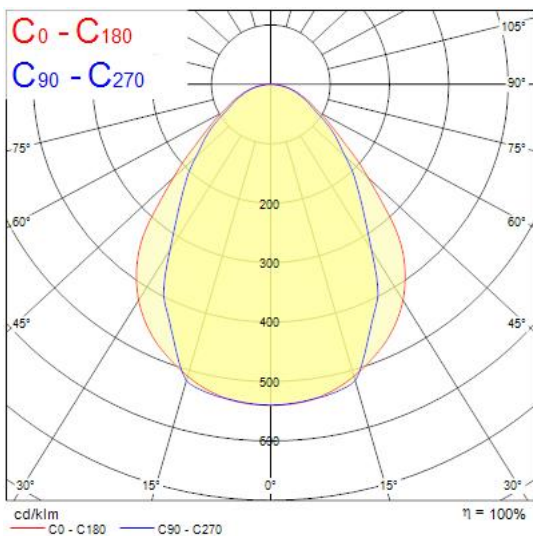

Concord

OFFICELYTE 600 4000K C90 HO SSA01D 2069539

Colour Variation Initial (SDCM)	3
Beam Angle (°)	87
Glare control	< 19
Photobiological Risk Group	RG1
Total power consumption (W)	34.0
Electrical protection	Class II
Control gear type	LED driver constant current
Dimmable	Yes
Housing colour	RAL 9016 - Traffic white / Bezel
IP rating	IP20
IK rating	IK03
Product EAN number	5025768695393
Warranty	5 years
Dimming method	SylSmart SSA

Photometry