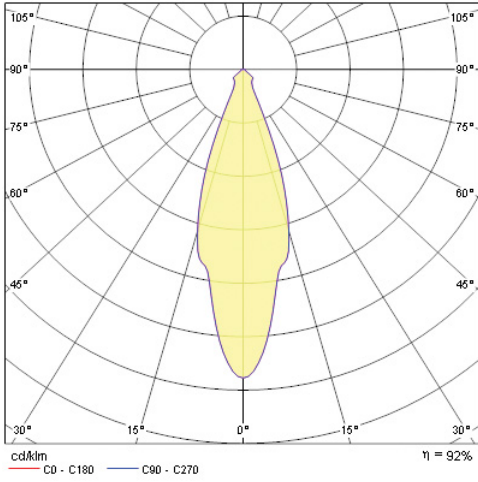

Photometry

INSTAR TREND SW IP44 INDOOR WH 3079060

Distance [m]	Cone diameter [m]	E(D) ¹ E(C/D)	η
0.5	0.30	2956 1306	16.8°
1.0	0.60	739 326	16.8°
1.5	0.91	328 145	16.8°
2.0	1.21	185 82	16.8°
2.5	1.51	118 52	16.8°
3.0	1.81	82 36	16.8°

Distance [m] Cone diameter [m] Illuminance [lx]
C0 - C180 (Half beam angle: 33.8°)

Distance [m]	Cone diameter [m]	E(D) ¹ E(C/D)	η
0.5	0.30	2956 1306	16.8°
1.0	0.60	739 326	16.8°
1.5	0.91	328 145	16.8°
2.0	1.21	185 82	16.8°
2.5	1.51	118 52	16.8°
3.0	1.81	82 36	16.8°

Distance [m] Cone diameter [m] Illuminance [lx]
C0 - C180 (Half beam angle: 33.8°)

Distance [m]	Cone diameter [m]	E(D) ¹ E(C/D)	η
0.5	0.32	5104 2223	18.0°
1.0	0.65	1276 556	18.0°
1.5	0.97	567 247	18.0°
2.0	1.30	319 139	18.0°
2.5	1.62	204 89	18.0°
3.0	1.95	142 62	18.0°

Distance [m] Cone diameter [m] Illuminance [lx]
C0 - C180 (Half beam angle: 36.0°)

Distance [m]	Cone diameter [m]	E(D) ¹ E(C/D)	η
0.5	0.21	11937 5618	12.1°
1.0	0.43	2984 1404	12.1°
1.5	0.64	1326 624	12.1°
2.0	0.86	745 351	12.1°
2.5	1.07	477 225	12.1°
3.0	1.29	332 156	12.1°