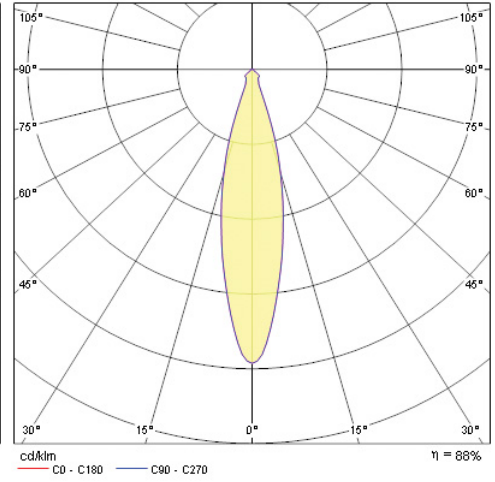

Features

- INSTAR TREND SW IP44 INDOOR WH

Product Overview

Product name	INSTAR TREND SW IP44 INDOOR WH
Technology	Accessory
Cap/Base	GX5.3
Housing	Aluminium
Mount	Ceiling recessed mounting
Light source included	Fixture without Lightsource
Environment	Indoor
E-number FI	4274923
E-number SE	7461923
LOR (%)	Dependent on lamp
Electrical protection	Class III
Control gear mounting	Remote
Housing colour	White
IP rating	IP44/20
IK rating	IK02
Product EAN number	8711971790600
Warranty	3 years

Photometry

INSTAR TREND SW IP44 INDOOR WH 3079060

Distance [m]	Cone diameter [m]	E(D) ¹ E(C/D)	η
0.5	0.30	2956 1306	16.8°
1.0	0.60	739 326	16.8°
1.5	0.91	328 145	16.8°
2.0	1.21	185 82	16.8°
2.5	1.51	118 52	16.8°
3.0	1.81	82 36	16.8°

Distance [m] Cone diameter [m] Illuminance [lx]
C0 - C180 (Half beam angle: 33.8°)

Distance [m]	Cone diameter [m]	E(D) ¹ E(C/D)	η
0.5	0.30	2956 1306	16.8°
1.0	0.60	739 326	16.8°
1.5	0.91	328 145	16.8°
2.0	1.21	185 82	16.8°
2.5	1.51	118 52	16.8°
3.0	1.81	82 36	16.8°

Distance [m] Cone diameter [m] Illuminance [lx]
C0 - C180 (Half beam angle: 33.8°)

Distance [m]	Cone diameter [m]	E(D) ¹ E(C/D)	η
0.5	0.32	5104 2223	18.0°
1.0	0.65	1276 556	18.0°
1.5	0.97	567 247	18.0°
2.0	1.30	319 139	18.0°
2.5	1.62	204 89	18.0°
3.0	1.95	142 62	18.0°