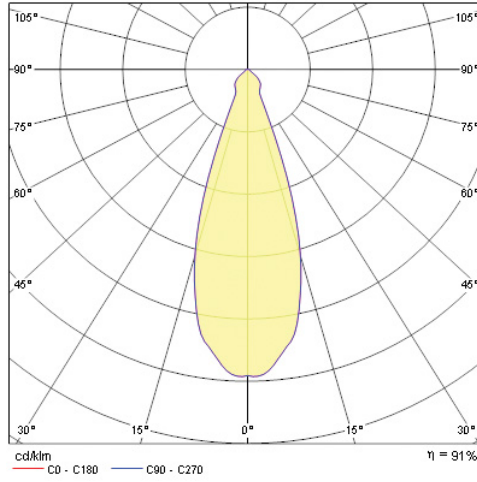

Photometry

INSTAR TREND SW IP44 INDOOR WH 3079060

Distance [m]	Cone diameter [m]	E(D) ¹ E(C/D)	η
0.5	0.30	2956 1306	16.8°
1.0	0.60	739 326	16.8°
1.5	0.91	328 145	16.8°
2.0	1.21	185 82	16.8°
2.5	1.51	118 52	16.8°
3.0	1.81	82 36	16.8°

Distance [m] Cone diameter [m] Illuminance [lx]
C0 - C180 (Half beam angle: 33.8°)

Distance [m]	Cone diameter [m]	E(D) ¹ E(C/D)	η
0.5	0.30	2956 1306	16.8°
1.0	0.60	739 326	16.8°
1.5	0.91	328 145	16.8°
2.0	1.21	185 82	16.8°
2.5	1.51	118 52	16.8°
3.0	1.81	82 36	16.8°

Distance [m] Cone diameter [m] Illuminance [lx]
C0 - C180 (Half beam angle: 33.8°)

Distance [m]	Cone diameter [m]	E(D) ¹ E(C/D)	η
0.5	0.32	5104 2223	18.0°
1.0	0.65	1276 556	18.0°
1.5	0.97	567 247	18.0°
2.0	1.30	319 139	18.0°
2.5	1.62	204 89	18.0°
3.0	1.95	142 62	18.0°

Distance [m] Cone diameter [m] Illuminance [lx]
C0 - C180 (Half beam angle: 36.0°)

Distance [m]	Cone diameter [m]	E(D) ¹ E(C/D)	η
0.5	0.21	11937 5618	12.1°
1.0	0.43	2984 1404	12.1°
1.5	0.64	1326 624	12.1°
2.0	0.86	745 351	12.1°
2.5	1.07	477 225	12.1°
3.0	1.29	332 156	12.1°