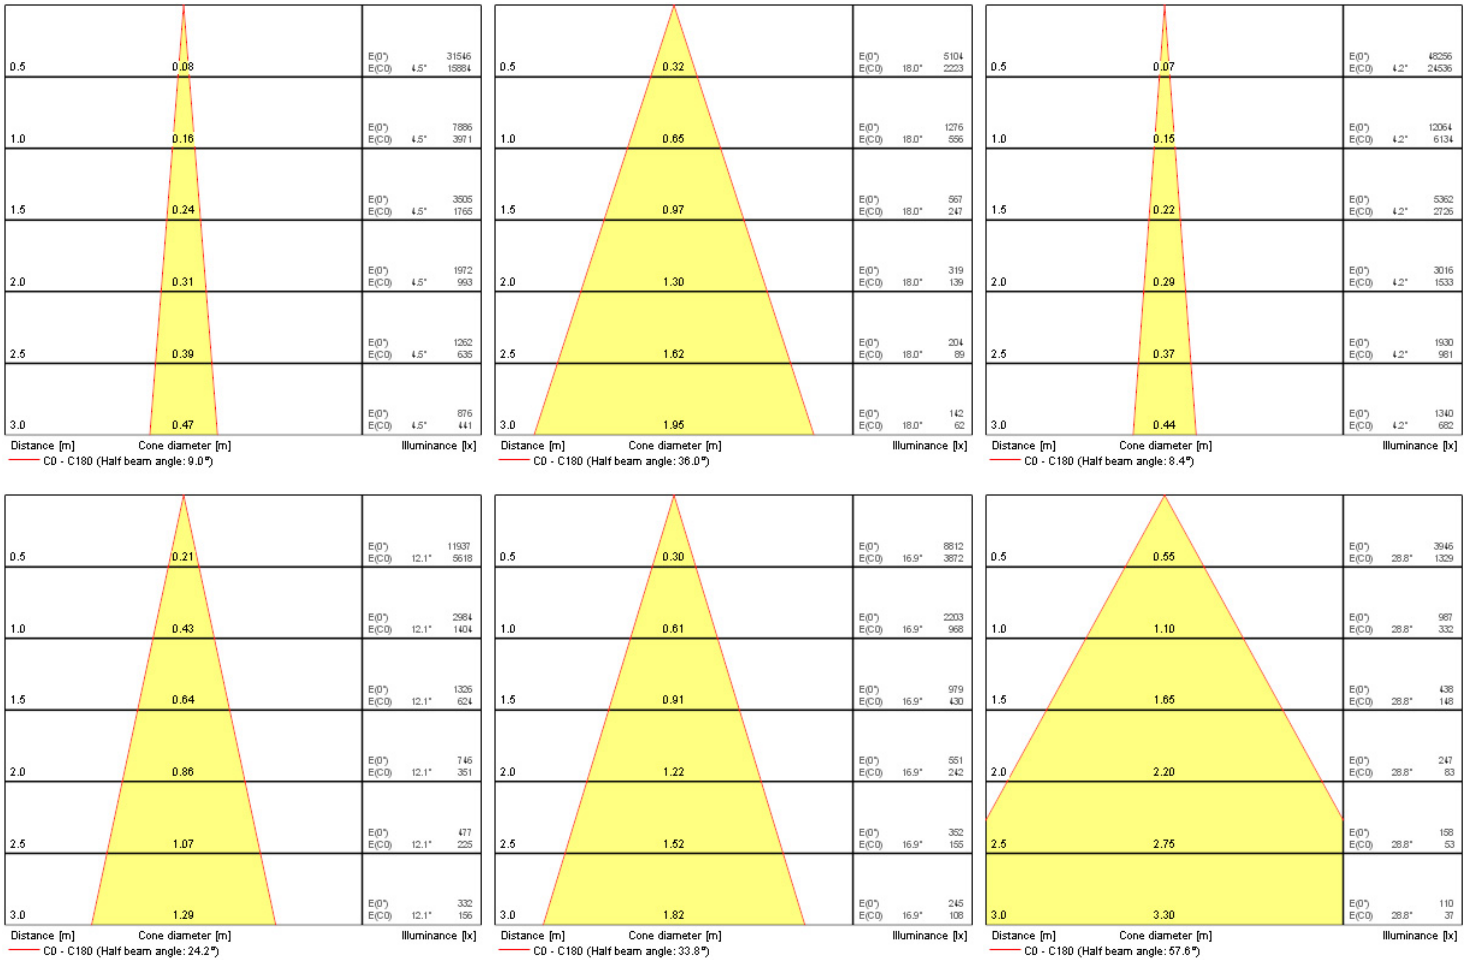

INSTAR TREND SW IP44 INDOOR WH 3079060

Data table

GENERAL DATA

Product name	INSTAR TREND SW IP44 INDOOR WH
Technology	Accessory
Cap/Base	GX5.3
Housing	Aluminium
Mount	Ceiling recessed mounting
Environment	Indoor
E-number FI	4274923