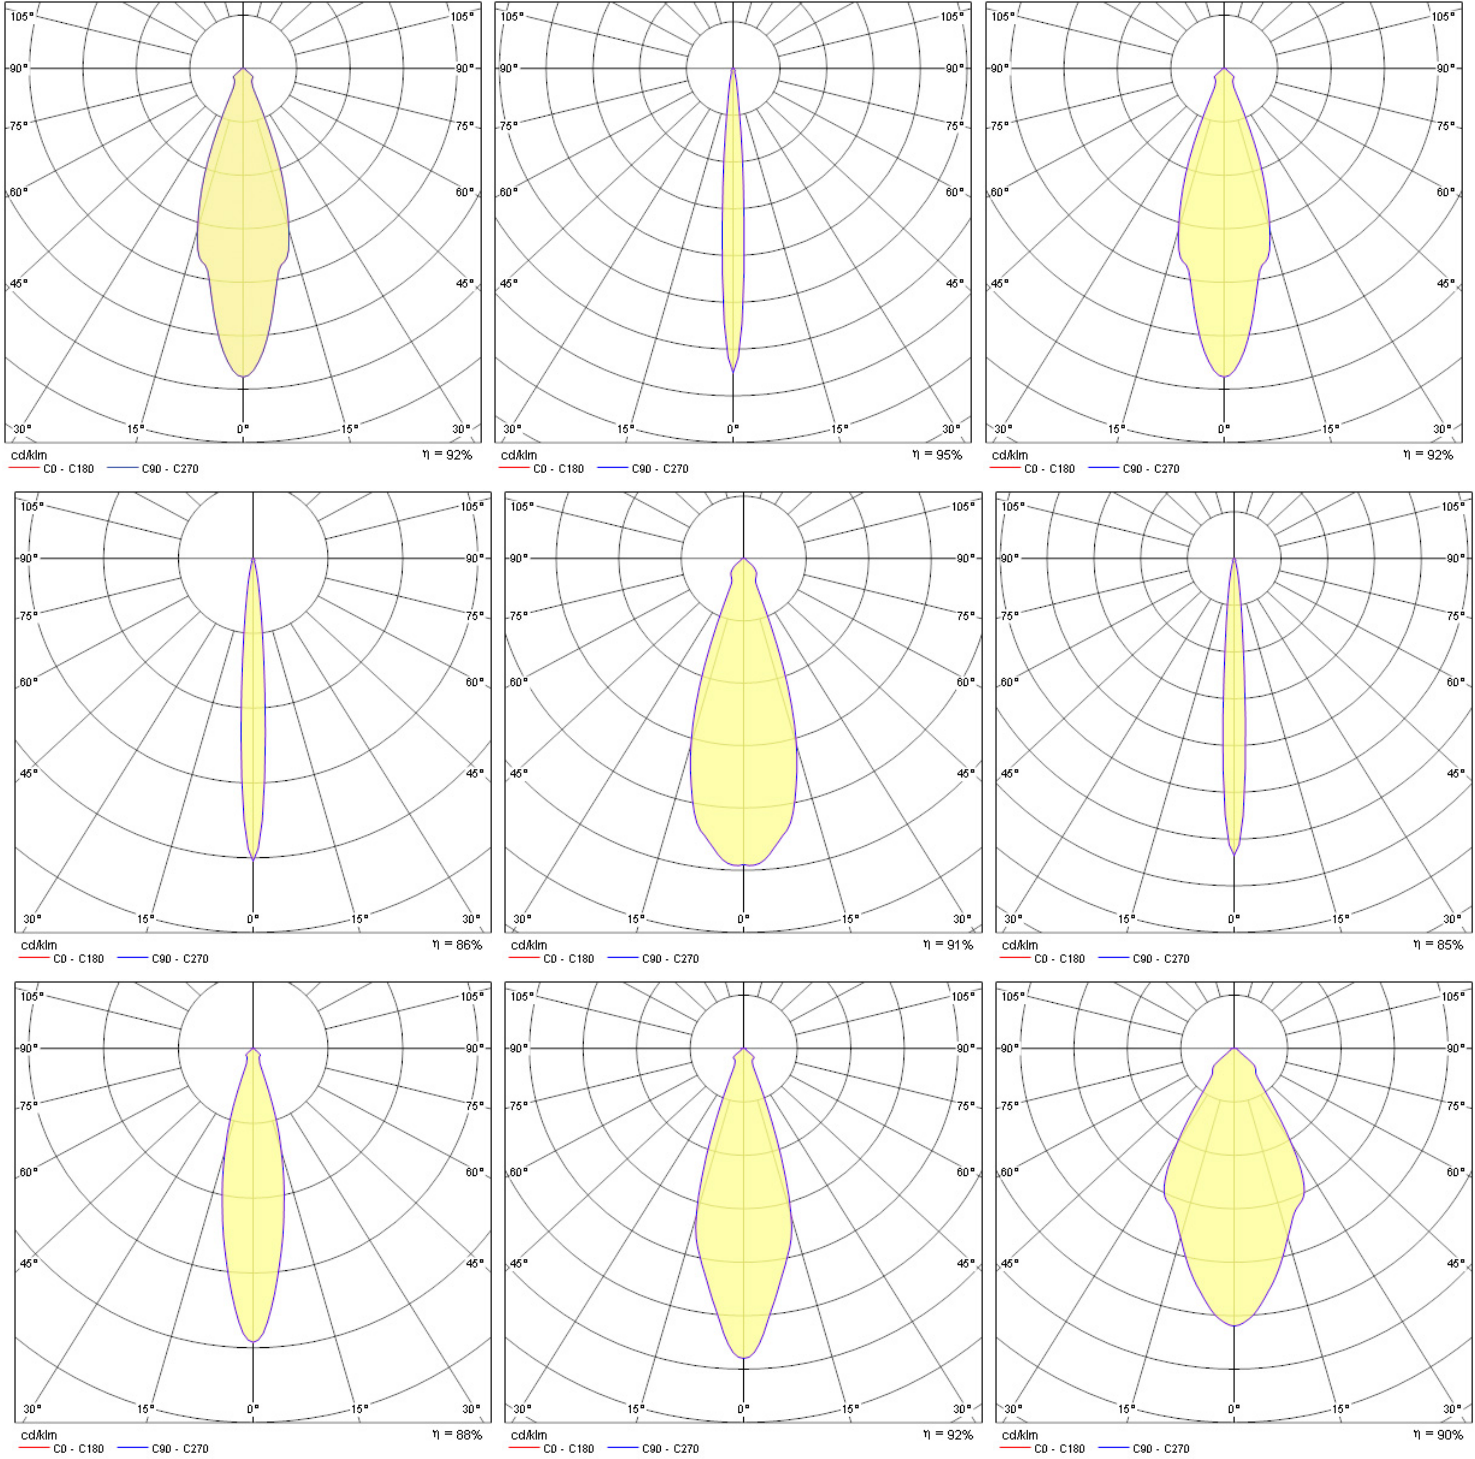

Photometry

INSTAR TREND SW IP44 INDOOR WH 3079060

Distance [m]	Cone diameter [m]	E(D) ¹ E(C/D)	η
0.5	0.30	2956 1306	16.8°
1.0	0.60	739 326	16.8°
1.5	0.91	328 145	16.8°
2.0	1.21	185 82	16.8°
2.5	1.51	118 52	16.8°
3.0	1.81	82 36	16.8°

Distance [m] Cone diameter [m] Illuminance [lx]
C0 - C180 (Half beam angle: 33.8°)

Distance [m]	Cone diameter [m]	E(D) ¹ E(C/D)	η
0.5	0.30	2956 1306	16.8°
1.0	0.60	739 326	16.8°
1.5	0.91	328 145	16.8°
2.0	1.21	185 82	16.8°
2.5	1.51	118 52	16.8°
3.0	1.81	82 36	16.8°

Distance [m] Cone diameter [m] Illuminance [lx]
C0 - C180 (Half beam angle: 33.8°)

Distance [m]	Cone diameter [m]	E(D) ¹ E(C/D)	η
0.5	0.32	5104 2223	18.0°
1.0	0.65	1276 556	18.0°
1.5	0.97	567 247	18.0°
2.0	1.30	319 139	18.0°
2.5	1.62	204 89	18.0°
3.0	1.95	142 62	18.0°

Distance [m] Cone diameter [m] Illuminance [lx]
C0 - C180 (Half beam angle: 36.0°)

Distance [m]	Cone diameter [m]	E(D) ¹ E(C/D)	η
0.5	0.21	11937 5618	12.1°
1.0	0.43	2984 1404	12.1°
1.5	0.64	1326 624	12.1°
2.0	0.86	745 351	12.1°
2.5	1.07	477 225	12.1°
3.0	1.29	332 156	12.1°