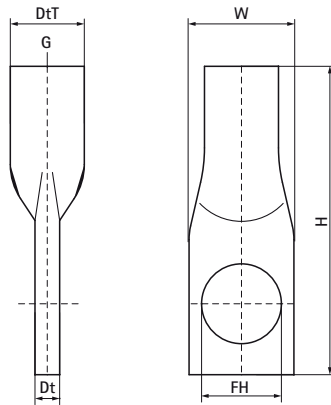

Walraven Suspension Eye (Female Threaded)

(K4505)

for angle threaded rod ties and hangers

Features & benefits

- closed design to maximize loading
- material: steel
- zinc plated

Product Number	Connection Thread	Total Width x Total Height x Total Depth	Depth	Fixing Hole	Maximum Allowed Load Faz
<i>Reference letter</i>	<i>G</i>	<i>W x H x DtT</i>	<i>Dt</i>	<i>FH</i>	<i>Fa,z</i>
<i>Unit description</i>		<i>mm x mm x mm</i>	<i>mm</i>	<i>mm</i>	<i>N</i>
6803008	M8	14 x 45 x 10	3	8.5	2,580
6803010	M10	17 x 50 x 12	4	10.5	3,540
6803012	M12	21 x 54 x 15	5.5	10.5	7,750