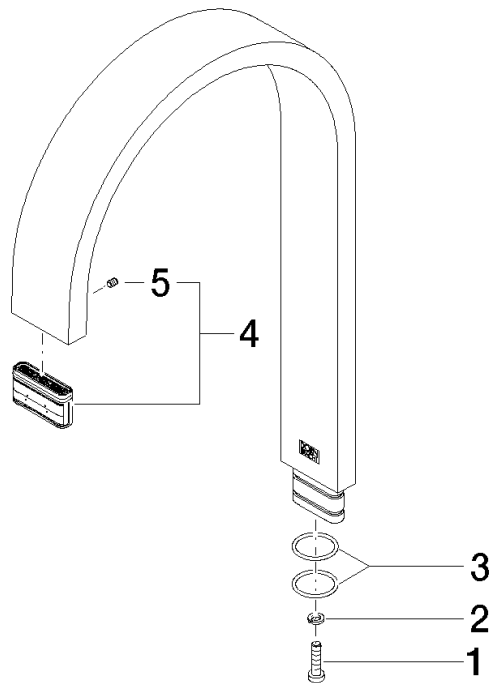

Spout 165 x 35 x 11 x 269 mm - Champagne (22kt Gold)

SPARE PARTS

90 28 22 158 00 Product version from 4/1/2025

	Champagne (22kt Gold)	90 28 22 158 00-47
	Chrome	90 28 22 158 00-00
	Brushed Platinum	90 28 22 158 00-06
	Dark Chrome	90 28 22 158 00-19
	Brushed Light Gold (PVD)	90 28 22 158 00-27
	Brushed Durabronze (23kt Gold)	90 28 22 158 00-28
	Brushed Gold (PVD)	90 28 22 158 00-37
	Brushed Dark Brass (PVD)	90 28 22 158 00-39
	Brushed Bronze (PVD)	90 28 22 158 00-42
	Brushed Champagne (22kt Gold)	90 28 22 158 00-46
	Brushed Dark Platinum	90 28 22 158 00-99

Spout 165 x 35 x 11 x 269 mm - Champagne (22kt Gold)

SPARE PARTS

90 28 22 158 00 Product version from 4/1/2025

Spout 165 x 35 x 11 x 269 mm - Champagne (22kt Gold)

SPARE PARTS

90 28 22 158 00 Product version from 4/1/2025

90 28 22 158 00 Product version from 4/1/2025

Parts for other finishes can be found here: [Chrome](#)

Spare parts list

No.	Item Number	Name	Quantity used	Delivery time
2	90 30 11 029 00 90	Connection Spring lock washer Ø 4 -	1.00	14
3	09 14 10 096 90	O-Ring EPDM 70 17,0 x 1,5 mm -	2.00	14
4	90 29 03 045 00 90	Aerator insert without limitation 32 x 8 mm -	1.00	14
1	09 30 30 069 90	Mounting Cylinder head screw with hexagon socket Low profile M4 x 16 mm -	1.00	14
5	09 31 11 064 90	Mounting Threaded pin with hexagon socket with chamfered end M3 x 4 mm -	1.00	14