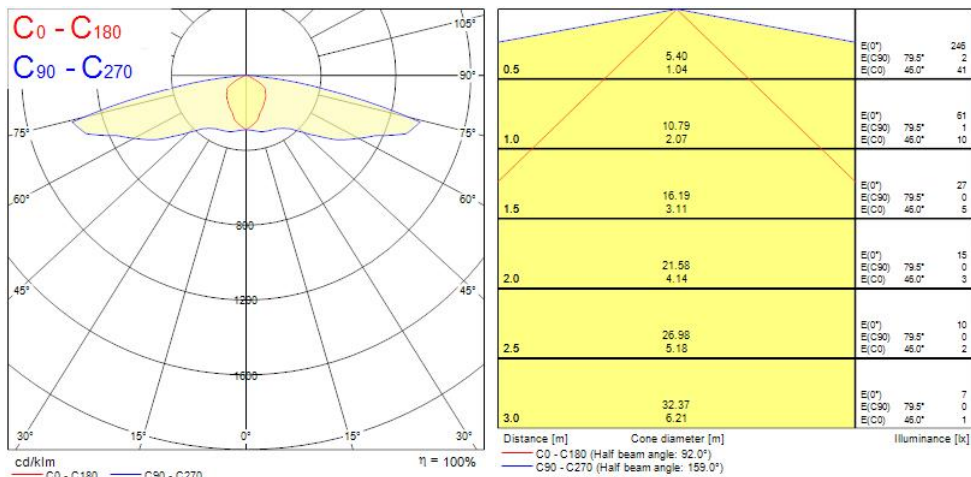

Concord

ROUTELED II CORRIDOR DALI 2059463

Photometry

Technical drawings