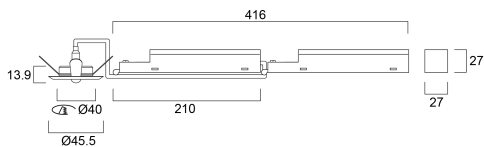

Data table

GENERAL DATA

Product name	ROUTELED II CORRIDOR DALI
Technology	LED
Housing	Aluminium
Mount	Ceiling recessed mounting
Operating temperature range (°C)	0°C...+35°C