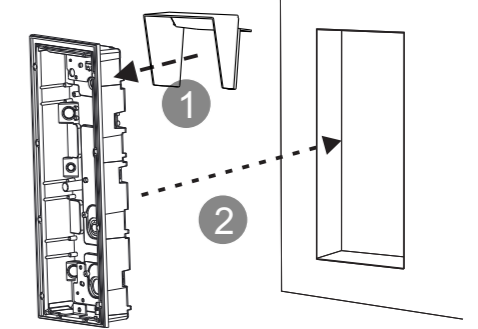

Weather cover

Suitable for surface mounting with flush-mounted box.

Preparation of installation

Use gloves to protect yourself against cuts.

Modules mounting and wiring

Insert the clip

CLIP rule
If the round button module is used in place A, B should be CLIP1, otherwise CLIP2.
Please pay attention the direction when insert the clip.

Adjust the camera view

Suitable for Welcome 1st generation only

Loosen the screw Adjust the view of camera Lock the screw

Installation height

Surface-mounted installation with surface-mounted box

Mounting screw x 4
Screw shaft: Ø4
Screw length: ≥ 25 mm

Surface-mounted installation with flush-mounted box

Mounting screw x 4
Screw shaft: Ø4
Screw length: ≥ 25 mm

Mounting screw x 4
Screw shaft: Ø4
Screw length: ≥ 35 mm

The bottom of FM box must be aligned with the bottom of Weather cover.

Flush-mounted without pre-mounting box

Flush-mounted with pre-installation box

Cavity wall installation