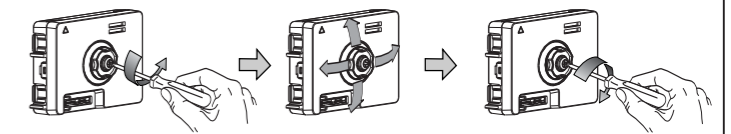

Hole size of the mounting box (unit: mm)

Hole size of the pre-mounting box (unit: mm)

Rain hood & Weather cover

Rain hood (SM)

Suitable for surface mounting with surface-mounted box.

Rain hood (FM)

Suitable for flush mounting with flush-mounted box.

Weather cover

Suitable for surface mounting with flush-mounted box.

Preparation of installation

Use gloves to protect yourself against cuts.

Modules mounting and wiring

Insert the clip

CLIP rule
If the round button module is used in place A, B should be CLIP1, otherwise CLIP2.
Please pay attention the direction when insert the clip.

Adjust the camera view

Suitable for Welcome 1st generation only

Loosen the screw Adjust the view of camera Lock the screw

Installation height

Surface-mounted installation with surface-mounted box

Mounting screw x 4
Screw shaft: Ø4
Screw length: ≥ 25 mm

Surface-mounted installation with flush-mounted box

Mounting screw x 4
Screw shaft: Ø4
Screw length: ≥ 25 mm

Mounting screw x 4
Screw shaft: Ø4
Screw length: ≥ 35 mm

The bottom of FM box must be aligned with the bottom of Weather cover.