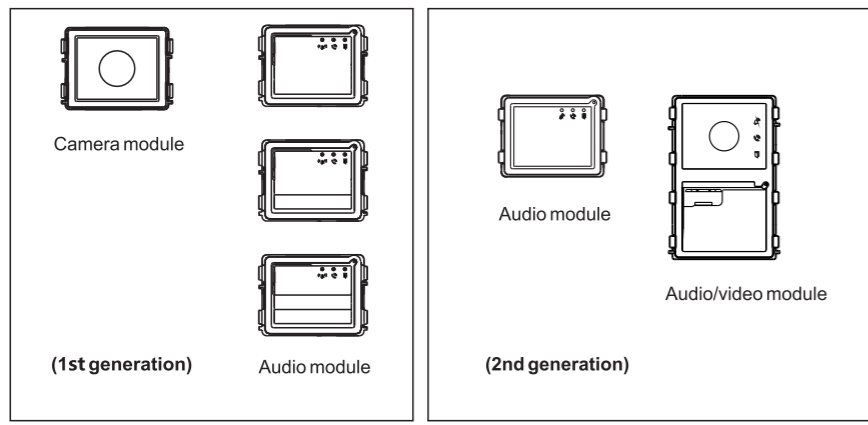

Module overview

Welcome

Welcome & Welcome IP

Welcome IP

Audio Outdoor Station frame (unit: mm)

Suitable for the following modules:

- Camera module & Audio module of Welcome 1st generation
- Audio module of Welcome 2nd generation

Video Outdoor Station frame (unit: mm)

Suitable for the following modules:

- Audio/video module of Welcome 2nd generation
- Audio/video of Welcome IP

Surface-mounted box (unit: mm)

Camera module & Audio module of Welcome 1st generation is not suitable for the surface-mounted box.

Weather cover

Suitable for surface mounting with flush-mounted box.

Preparation of installation

Use gloves to protect yourself against cuts.

Modules mounting and wiring

Insert the clip

CLIP rule
If the round button module is used in place A, B should be CLIP1, otherwise CLIP2.
Please pay attention the direction when insert the clip.

Adjust the camera view

Suitable for Welcome 1st generation only

Loosen the screw Adjust the view of camera Lock the screw

Installation height

Surface-mounted installation with surface-mounted box

Mounting screw x 4
Screw shaft: Ø4
Screw length: ≥ 25 mm