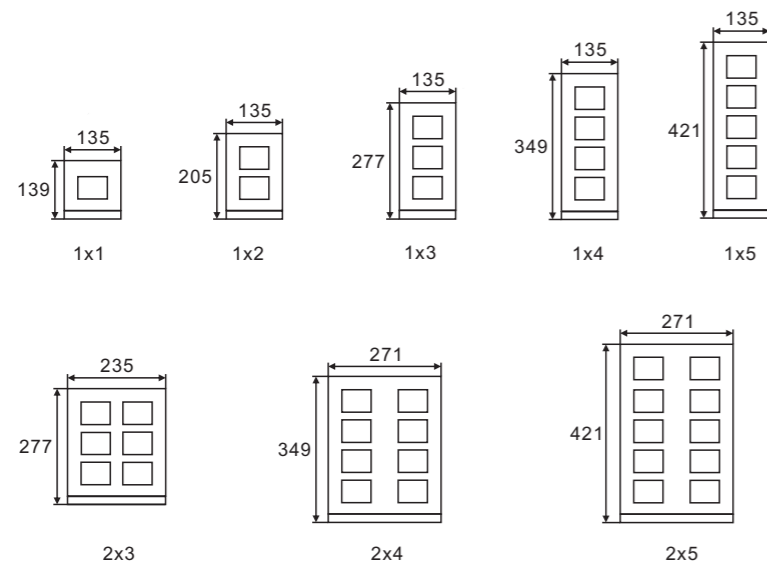

Audio Outdoor Station frame (unit: mm)

Suitable for the following modules:

- Camera module & Audio module of Welcome 1st generation
- Audio module of Welcome 2nd generation