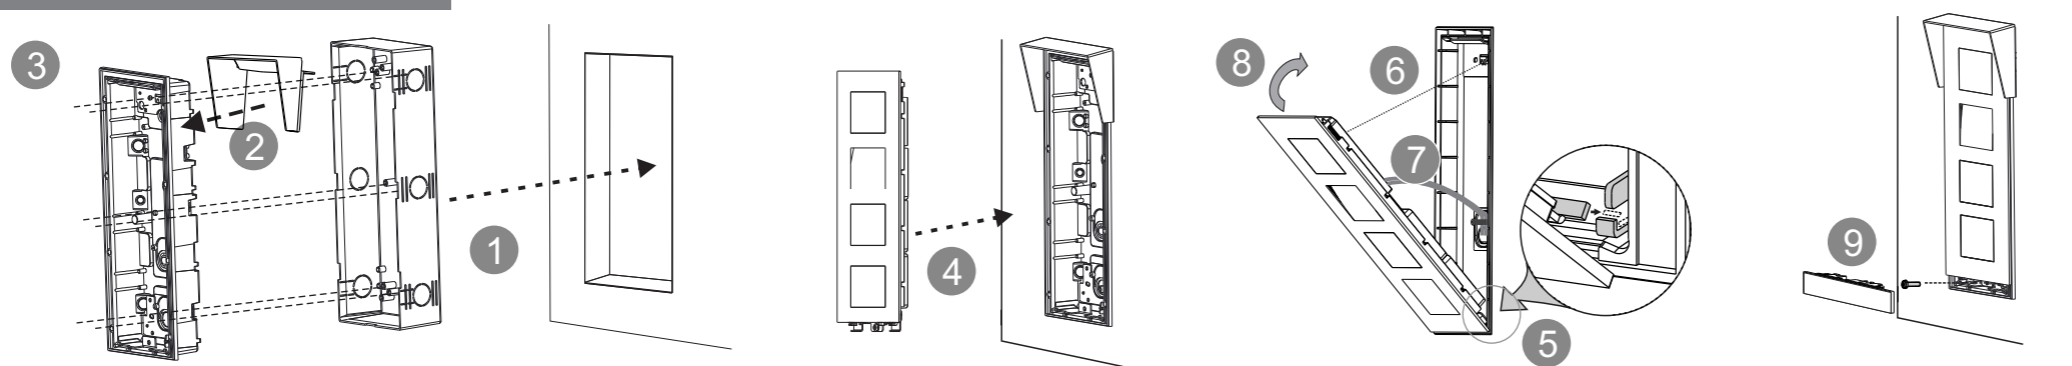

Weather cover

Suitable for surface mounting with flush-mounted box.

Preparation of installation

Use gloves to protect yourself against cuts.

Modules mounting and wiring

Insert the clip

CLIP rule
If the round button module is used in place A, B should be CLIP1, otherwise CLIP2.
Please pay attention the direction when insert the clip.

Adjust the camera view

Suitable for Welcome 1st generation only

Loosen the screw Adjust the view of camera Lock the screw

Installation height

Surface-mounted installation with surface-mounted box

Mounting screw x 4
Screw shaft: Ø4
Screw length: ≥ 25 mm

Surface-mounted installation with flush-mounted box

Mounting screw x 4
Screw shaft: Ø4
Screw length: ≥ 25 mm

Mounting screw x 4
Screw shaft: Ø4
Screw length: ≥ 35 mm

The bottom of FM box must be aligned with the bottom of Weather cover.

Flush-mounted without pre-mounting box

Flush-mounted with pre-installation box

Cavity wall installation