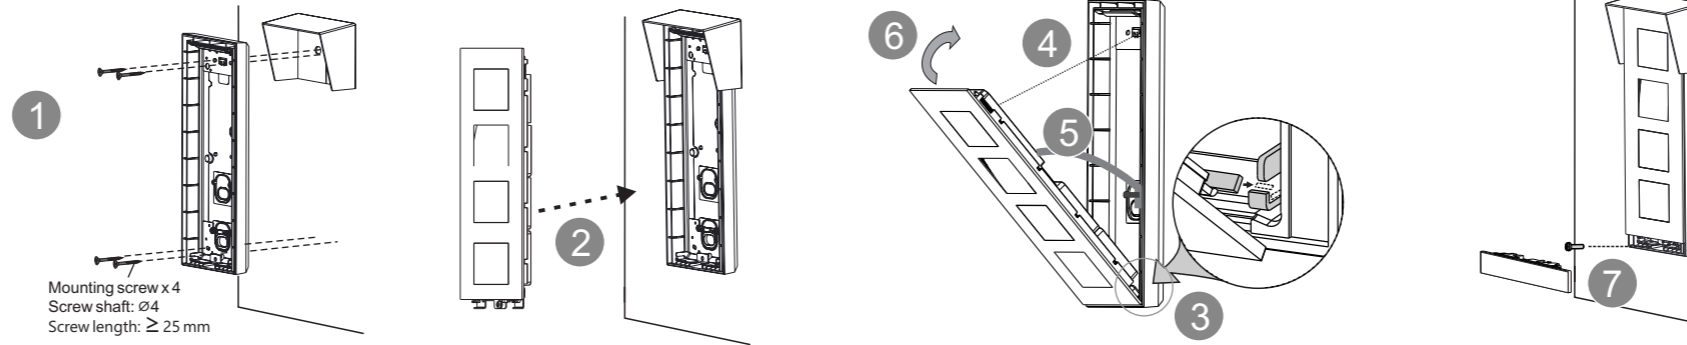

Weather cover

Suitable for surface mounting with flush-mounted box.

Preparation of installation

Use gloves to protect yourself against cuts.

Modules mounting and wiring

Insert the clip

CLIP rule
If the round button module is used in place A, B should be CLIP1, otherwise CLIP2.
Please pay attention the direction when insert the clip.

Adjust the camera view

Suitable for Welcome 1st generation only

Loosen the screw Adjust the view of camera Lock the screw

Installation height

Surface-mounted installation with surface-mounted box

Mounting screw x 4
Screw shaft: Ø4
Screw length: ≥ 25 mm

Surface-mounted installation with flush-mounted box

Mounting screw x 4
Screw shaft: Ø4
Screw length: ≥ 25 mm

Mounting screw x 4
Screw shaft: Ø4
Screw length: ≥ 35 mm

The bottom of FM box must be aligned with the bottom of Weather cover.

Flush-mounted without pre-mounting box

Flush-mounted with pre-installation box

Cavity wall installation