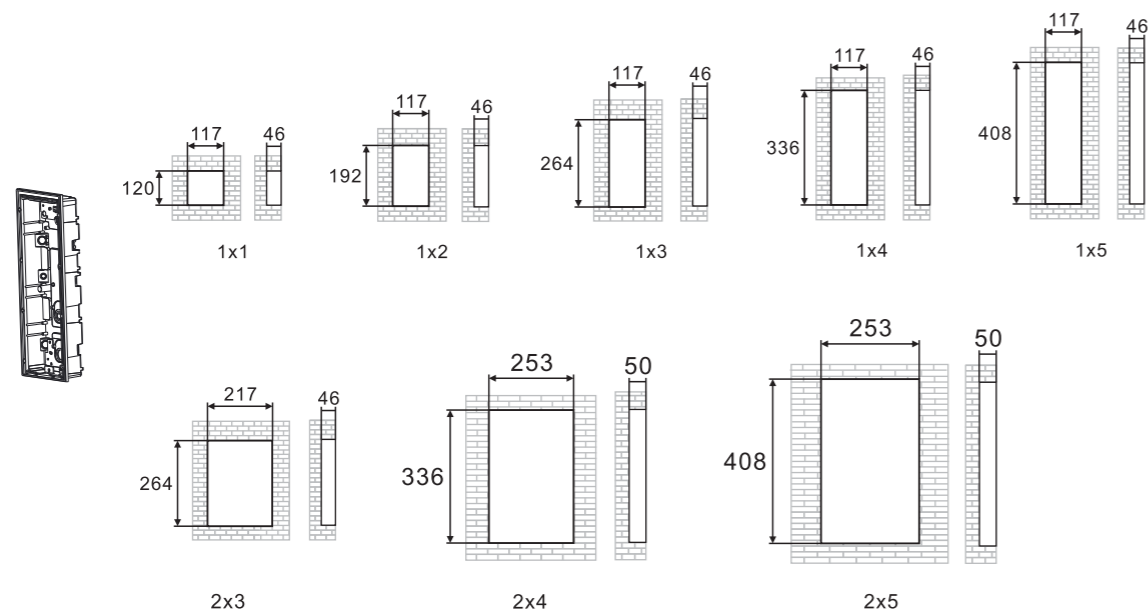

Video Outdoor Station frame (unit: mm)

Suitable for the following modules:

- Audio/video module of Welcome 2nd generation
- Audio/video of Welcome IP

Surface-mounted box (unit: mm)

Camera module & Audio module of Welcome 1st generation is not suitable for the surface-mounted box.

Hole size of the mounting box (unit: mm)

Hole size of the pre-mounting box (unit: mm)

Rain hood & Weather cover

Rain hood (SM)

Suitable for surface mounting with surface-mounted box.

Rain hood (FM)

Suitable for flush mounting with flush-mounted box.

Adjust the camera view

Suitable for Welcome 1st generation only

Loosen the screw Adjust the view of camera Lock the screw

Installation height

Surface-mounted installation with surface-mounted box

Mounting screw x 4
Screw shaft: Ø4
Screw length: ≥ 25 mm

Surface-mounted installation with flush-mounted box

Mounting screw x 4
Screw shaft: Ø4
Screw length: ≥ 25 mm

Mounting screw x 4
Screw shaft: Ø4
Screw length: ≥ 35 mm

The bottom of FM box must be aligned with the bottom of Weather cover.