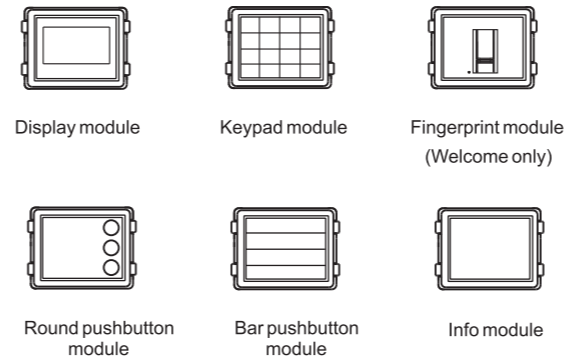

Module overview

Welcome

Welcome & Welcome IP

Welcome IP

Audio Outdoor Station frame (unit: mm)

Suitable for the following modules:

- Camera module & Audio module of Welcome 1st generation
- Audio module of Welcome 2nd generation

Video Outdoor Station frame (unit: mm)

Suitable for the following modules:

- Audio/video module of Welcome 2nd generation
- Audio/video of Welcome IP

Surface-mounted box (unit: mm)

Camera module & Audio module of Welcome 1st generation is not suitable for the surface-mounted box.

Hole size of the mounting box (unit: mm)

Hole size of the pre-mounting box (unit: mm)

Rain hood & Weather cover

Rain hood (SM)

Suitable for surface mounting with surface-mounted box.

Rain hood (FM)

Suitable for flush mounting with flush-mounted box.

Adjust the camera view

Suitable for Welcome 1st generation only

Loosen the screw Adjust the view of camera Lock the screw

Installation height

Surface-mounted installation with surface-mounted box

Mounting screw x 4
Screw shaft: Ø4
Screw length: ≥ 25 mm