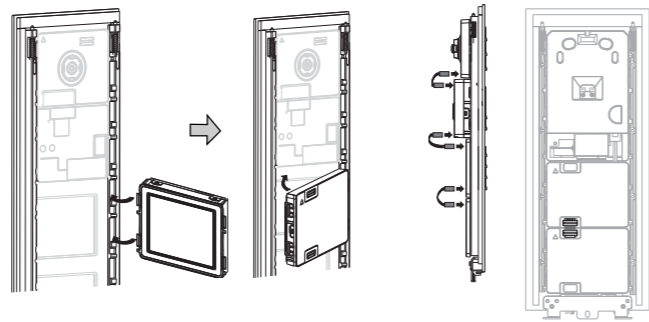

Hole size of the mounting box (unit: mm)

Hole size of the pre-mounting box (unit: mm)

Rain hood & Weather cover

Rain hood (SM)

Suitable for surface mounting with surface-mounted box.

Rain hood (FM)

Suitable for flush mounting with flush-mounted box.

Weather cover

Suitable for surface mounting with flush-mounted box.

Preparation of installation

Use gloves to protect yourself against cuts.

Modules mounting and wiring

Insert the clip

CLIP rule
If the round button module is used in place A, B should be CLIP1, otherwise CLIP2.
Please pay attention the direction when insert the clip.

Adjust the camera view

Suitable for Welcome 1st generation only

Loosen the screw Adjust the view of camera Lock the screw

Installation height

Surface-mounted installation with surface-mounted box

Mounting screw x 4
Screw shaft: Ø4
Screw length: ≥ 25 mm

Surface-mounted installation with flush-mounted box

Mounting screw x 4
Screw shaft: Ø4
Screw length: ≥ 25 mm

Mounting screw x 4
Screw shaft: Ø4
Screw length: ≥ 35 mm

The bottom of FM box must be aligned with the bottom of Weather cover.