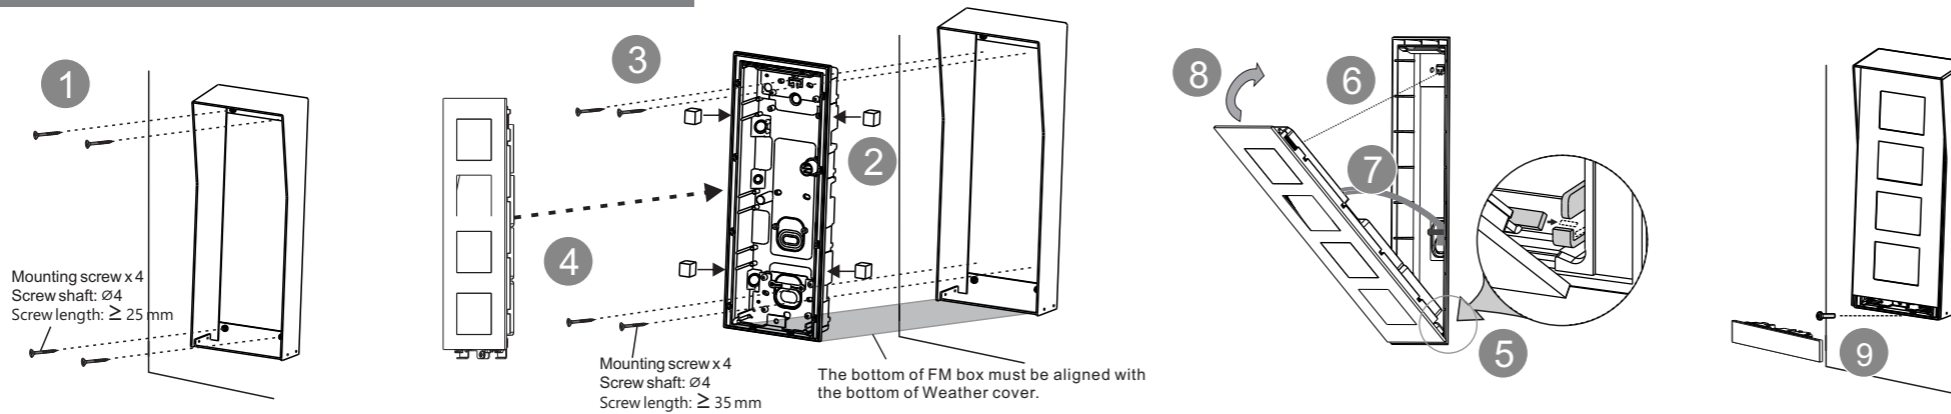

Weather cover

Suitable for surface mounting with flush-mounted box.

Preparation of installation

Use gloves to protect yourself against cuts.

Modules mounting and wiring

Insert the clip

CLIP rule
If the round button module is used in place A, B should be CLIP1, otherwise CLIP2.
Please pay attention the direction when insert the clip.

Adjust the camera view

Suitable for Welcome 1st generation only

Loosen the screw Adjust the view of camera Lock the screw

Installation height

Surface-mounted installation with surface-mounted box

Mounting screw x 4
Screw shaft: Ø4
Screw length: ≥ 25 mm

Surface-mounted installation with flush-mounted box

Mounting screw x 4
Screw shaft: Ø4
Screw length: ≥ 25 mm

Mounting screw x 4
Screw shaft: Ø4
Screw length: ≥ 35 mm

The bottom of FM box must be aligned with the bottom of Weather cover.

Flush-mounted without pre-mounting box

Flush-mounted with pre-installation box

Cavity wall installation