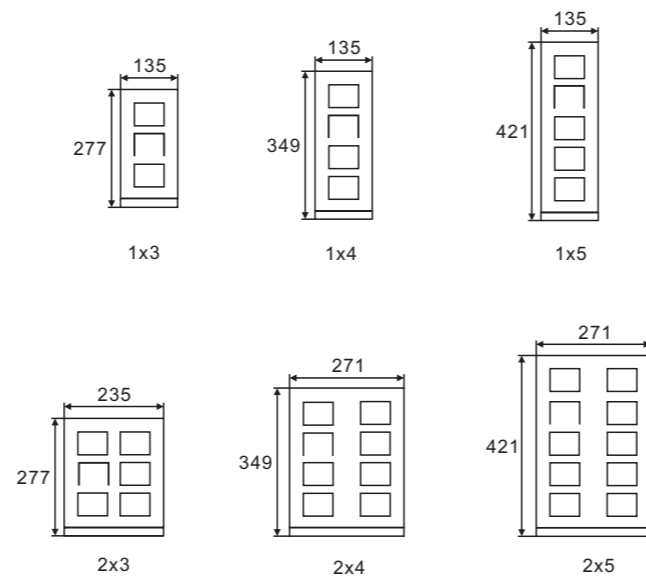

Video Outdoor Station frame (unit: mm)

Suitable for the following modules:

- Audio/video module of Welcome 2nd generation
- Audio/video of Welcome IP