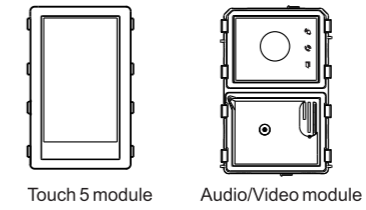

Module overview

Welcome

Welcome & Welcome IP

Welcome IP

Audio Outdoor Station frame (unit: mm)

Suitable for the following modules:

- Camera module & Audio module of Welcome 1st generation
- Audio module of Welcome 2nd generation

Video Outdoor Station frame (unit: mm)

Suitable for the following modules:

- Audio/video module of Welcome 2nd generation
- Audio/video of Welcome IP

Surface-mounted box (unit: mm)

Camera module & Audio module of Welcome 1st generation is not suitable for the surface-mounted box.

Hole size of the mounting box (unit: mm)

Hole size of the pre-mounting box (unit: mm)

Rain hood & Weather cover

Rain hood (SM)

Suitable for surface mounting with surface-mounted box.

Rain hood (FM)

Suitable for flush mounting with flush-mounted box.

Adjust the camera view

Suitable for Welcome 1st generation only

Loosen the screw Adjust the view of camera Lock the screw

Installation height

Surface-mounted installation with surface-mounted box

Mounting screw x 4
Screw shaft: Ø4
Screw length: ≥ 25 mm