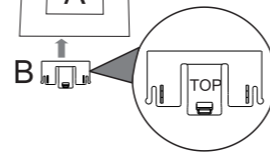

Hole size of the mounting box (unit: mm)

Hole size of the pre-mounting box (unit: mm)

Rain hood & Weather cover

Rain hood (SM)

Suitable for surface mounting with surface-mounted box.

Rain hood (FM)

Suitable for flush mounting with flush-mounted box.

Weather cover

Suitable for surface mounting with flush-mounted box.

Preparation of installation

Use gloves to protect yourself against cuts.

Modules mounting and wiring

Insert the clip

CLIP rule
If the round button module is used in place A, B should be CLIP1, otherwise CLIP2.
Please pay attention the direction when insert the clip.

Adjust the camera view

Suitable for Welcome 1st generation only

Loosen the screw Adjust the view of camera Lock the screw

Installation height

Surface-mounted installation with surface-mounted box

Mounting screw x 4
Screw shaft: Ø4
Screw length: ≥ 25 mm

Surface-mounted installation with flush-mounted box

Mounting screw x 4
Screw shaft: Ø4
Screw length: ≥ 25 mm

Mounting screw x 4
Screw shaft: Ø4
Screw length: ≥ 35 mm

The bottom of FM box must be aligned with the bottom of Weather cover.