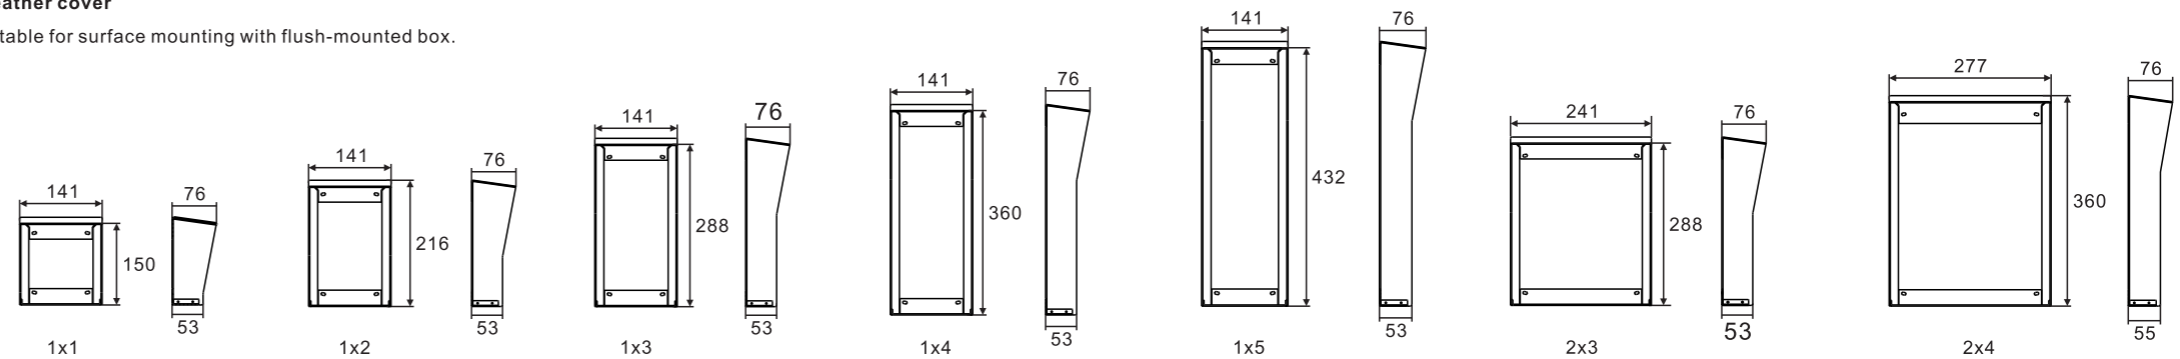

Hole size of the mounting box (unit: mm)

Hole size of the pre-mounting box (unit: mm)

Rain hood & Weather cover

Rain hood (SM)

Suitable for surface mounting with surface-mounted box.

Rain hood (FM)

Suitable for flush mounting with flush-mounted box.

Weather cover

Suitable for surface mounting with flush-mounted box.

Preparation of installation

Use gloves to protect yourself against cuts.

Modules mounting and wiring

Insert the clip

CLIP rule
If the round button module is used in place A, B should be CLIP1, otherwise CLIP2.
Please pay attention the direction when insert the clip.

Adjust the camera view

Suitable for Welcome 1st generation only

Loosen the screw Adjust the view of camera Lock the screw

Installation height

Surface-mounted installation with surface-mounted box

Mounting screw x 4
Screw shaft: Ø4
Screw length: ≥ 25 mm

Surface-mounted installation with flush-mounted box

Mounting screw x 4
Screw shaft: Ø4
Screw length: ≥ 25 mm

Mounting screw x 4
Screw shaft: Ø4
Screw length: ≥ 35 mm

The bottom of FM box must be aligned with the bottom of Weather cover.