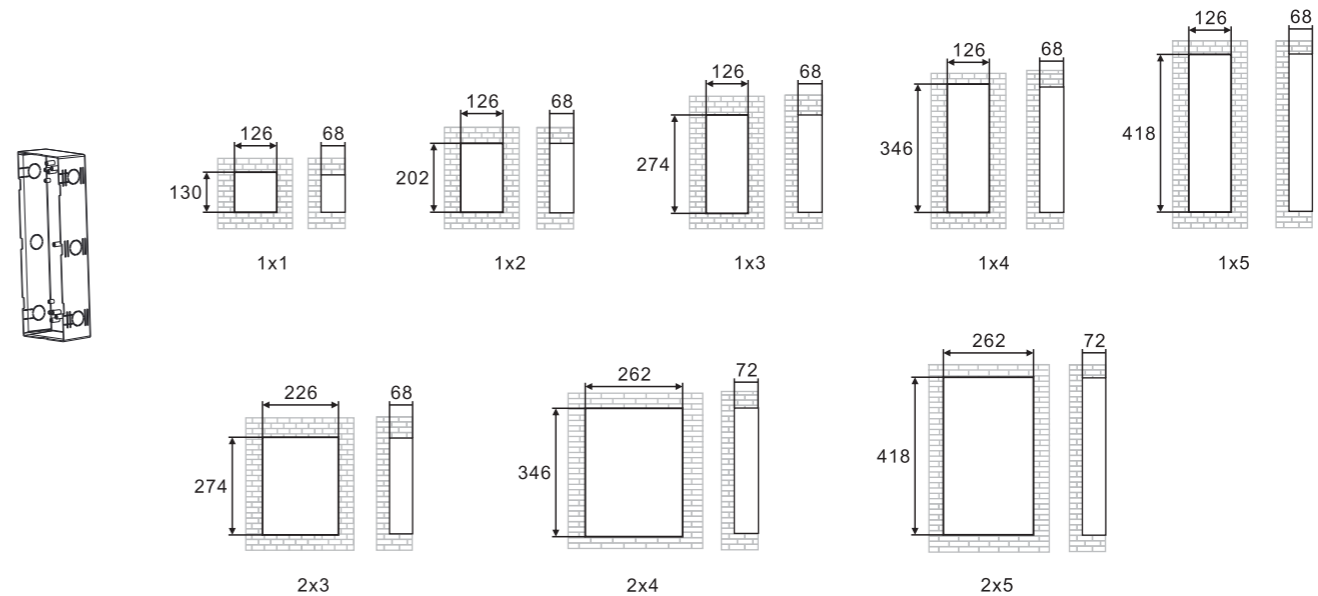

Video Outdoor Station frame (unit: mm)

Suitable for the following modules:

- Audio/video module of Welcome 2nd generation
- Audio/video of Welcome IP

Surface-mounted box (unit: mm)

Camera module & Audio module of Welcome 1st generation is not suitable for the surface-mounted box.

Hole size of the mounting box (unit: mm)

Hole size of the pre-mounting box (unit: mm)

Rain hood & Weather cover

Rain hood (SM)

Suitable for surface mounting with surface-mounted box.

Rain hood (FM)

Suitable for flush mounting with flush-mounted box.

Adjust the camera view

Suitable for Welcome 1st generation only

Loosen the screw Adjust the view of camera Lock the screw

Installation height

Surface-mounted installation with surface-mounted box

Mounting screw x 4
Screw shaft: Ø4
Screw length: ≥ 25 mm

Surface-mounted installation with flush-mounted box

Mounting screw x 4
Screw shaft: Ø4
Screw length: ≥ 25 mm

Mounting screw x 4
Screw shaft: Ø4
Screw length: ≥ 35 mm

The bottom of FM box must be aligned with the bottom of Weather cover.