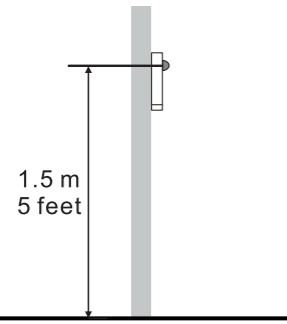

Weather cover

Suitable for surface mounting with flush-mounted box.

Preparation of installation

Use gloves to protect yourself against cuts.

Modules mounting and wiring

Insert the clip

CLIP rule
If the round button module is used in place A, B should be CLIP1, otherwise CLIP2.
Please pay attention the direction when insert the clip.

Adjust the camera view

Suitable for Welcome 1st generation only

Loosen the screw Adjust the view of camera Lock the screw

Installation height

Surface-mounted installation with surface-mounted box

Mounting screw x 4
Screw shaft: Ø4
Screw length: ≥ 25 mm

Surface-mounted installation with flush-mounted box

Mounting screw x 4
Screw shaft: Ø4
Screw length: ≥ 25 mm

Mounting screw x 4
Screw shaft: Ø4
Screw length: ≥ 35 mm

The bottom of FM box must be aligned with the bottom of Weather cover.