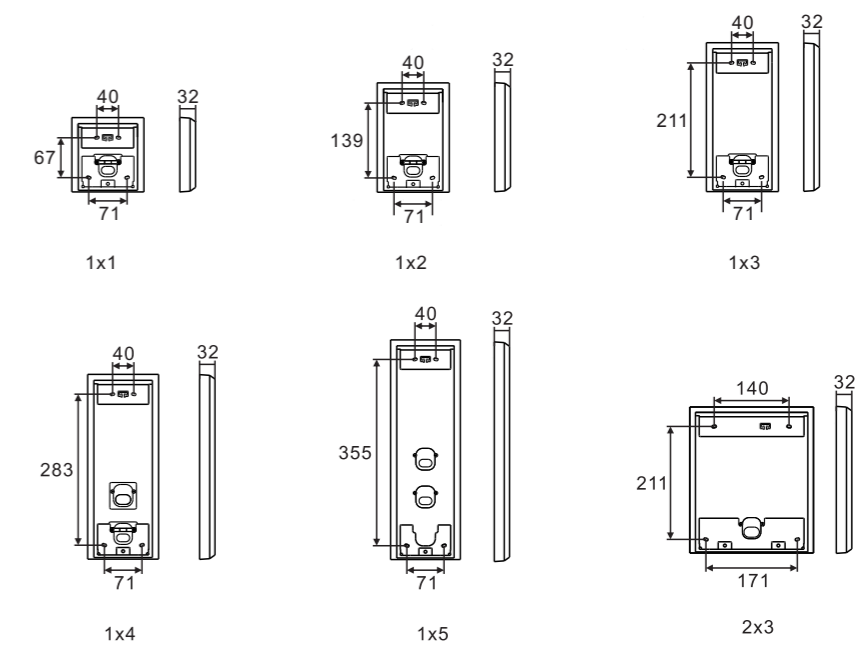

Video Outdoor Station frame (unit: mm)

Suitable for the following modules:

- Audio/video module of Welcome 2nd generation
- Audio/video of Welcome IP

Surface-mounted box (unit: mm)

Camera module & Audio module of Welcome 1st generation is not suitable for the surface-mounted box.

Hole size of the mounting box (unit: mm)

Hole size of the pre-mounting box (unit: mm)

Rain hood & Weather cover

Rain hood (SM)

Suitable for surface mounting with surface-mounted box.

Rain hood (FM)

Suitable for flush mounting with flush-mounted box.

Adjust the camera view

Suitable for Welcome 1st generation only

Loosen the screw Adjust the view of camera Lock the screw

Installation height

Surface-mounted installation with surface-mounted box

Mounting screw x 4
Screw shaft: Ø4
Screw length: ≥ 25 mm

Surface-mounted installation with flush-mounted box

Mounting screw x 4
Screw shaft: Ø4
Screw length: ≥ 25 mm

Mounting screw x 4
Screw shaft: Ø4
Screw length: ≥ 35 mm

The bottom of FM box must be aligned with the bottom of Weather cover.