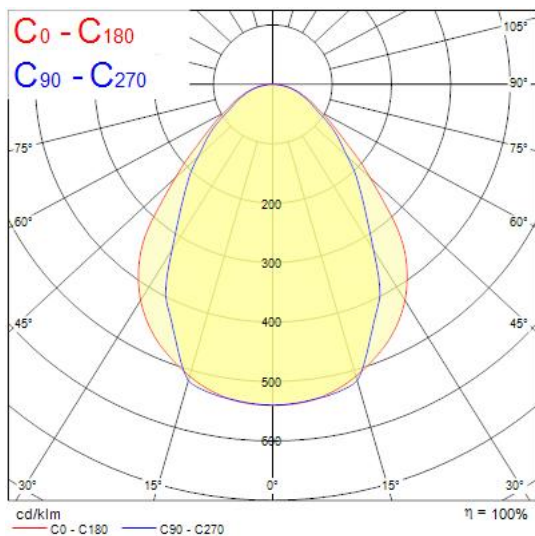

Concord

OFFICELYTE 600 4000K C90 HO EM 2069535

Colour Variation Initial (SDCM)	3
Beam Angle (°)	87
Glare control	< 19
Photobiological Risk Group	RG1
Luminous flux (emergency) (lm)	345
Total power consumption (W)	36.5
Electrical protection	Class I
Control gear type	LED driver constant current
Dimmable	No
Housing colour	RAL 9016 - Traffic white / Bezel
IP rating	IP20
IK rating	IK03
Product EAN number	5025768695355
Warranty	5 years
Dimming method	N/A

Photometry