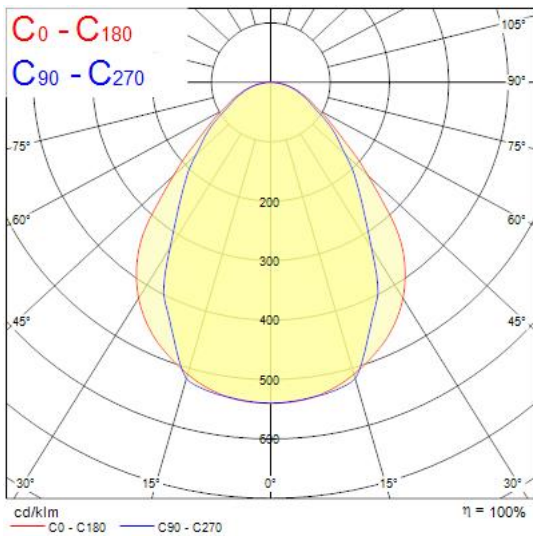

Concord

OFFICELYTE 600 4000K C90 HE SSA01D 2069533

Colour Variation Initial (SDCM)	3
Beam Angle (°)	87
Glare control	< 19
Photobiological Risk Group	RG1
Total power consumption (W)	24.0
Electrical protection	Class II
Control gear type	LED driver constant current
Dimmable	Yes
Housing colour	RAL 9016 - Traffic white / Bezel
IP rating	IP20
IK rating	IK03
Product EAN number	5025768695331
Warranty	5 years
Dimming method	SylSmart SSA

Photometry