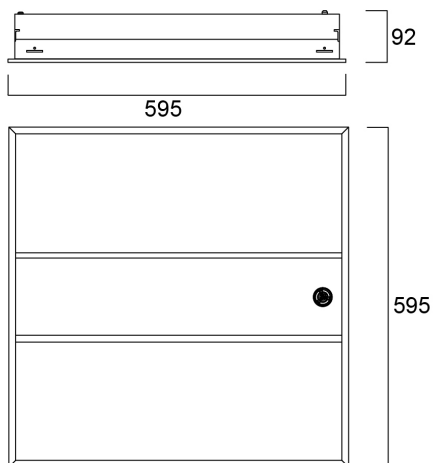

Technical drawings

Data table

GENERAL DATA

Product name	OFFICELYTE 600 4000K C90 HE SSA03
Technology	LED (3 SDCM)
Cap/Base	N/A
Housing	Steel
Mount	Ceiling recessed mounting
General application	Office, Education
Operating temperature range (°C)	5°C...+35°C
Performance ambient temperature Tq (°C)	25
ETIM Class	EC002892
Warranty	5 years

OPTICAL DATA

Fixture luminous flux (lm)	3, 150
Luminaire efficacy (lm/W)	129
Correlated colour temperature (k)	4000