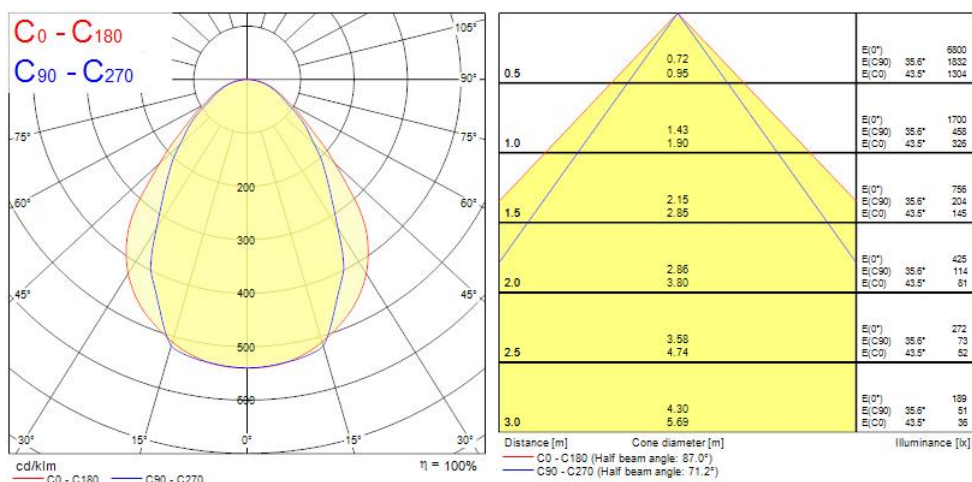

Concord

OFFICELYTE 600 4000K C90 HE SSA03 2069532

Colour Variation Initial (SDCM)	3
Beam Angle (°)	87
Glare control	< 19
Photobiological Risk Group	RG1
Total power consumption (W)	24.5
Electrical protection	Class II
Control gear type	LED driver constant current
Dimmable	Yes
Housing colour	RAL 9016 - Traffic white / Bezel
IP rating	IP20
IK rating	IK03
Product EAN number	5025768695324
Warranty	5 years
Dimming method	SylSmart SSA

Photometry