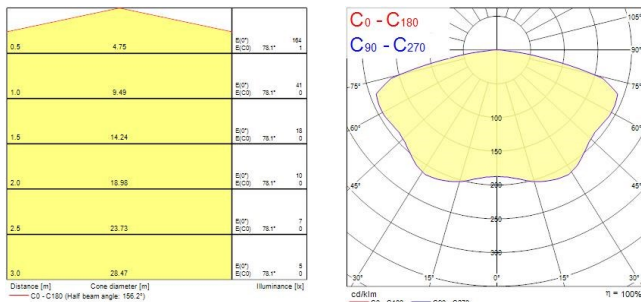

RouteLED 2 ROUTELED II OPEN AREA DALI 2059461

PRODUCT OVERVIEW

Product name	ROUTELED II OPEN AREA DALI
Technology	LED
Housing	Aluminium
Mount	Ceiling recessed mounting
Warranty	5 years
Fixture luminous flux (lm)	219
LOR (%)	100
Colour temperature (K)	5000
Light colour	Cool White
CRI (Ra)	70
Colour Variation Initial (SDCM)	SDCM5
Colour Consistency (SDCM)	5
Photobiological Risk Group	RG0
Luminous flux (emergency) (lm)	219
Electrical protection	Class II
Housing colour	RAL 9016 - Traffic white / Bezel
IP rating	IP20
IK rating	IK07
Product EAN number	5025768594610

PHOTOMETRY