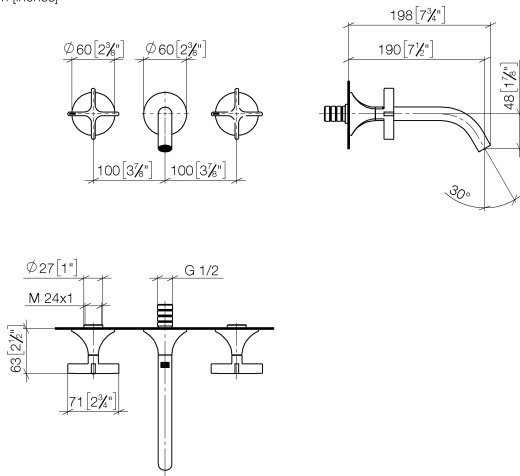

36 712 809 Product version from 3/13/2017

- 190mm projection
- fixed spout
- circular, air-enriched flow
- hole diameter valve 35 mm
- hole diameter spout 35 mm
- rosettes Ø 60 mm
- max. flow 5.7 l/min
- lead-free
- This product can help a building meet the requirements of Green Building Rating Systems, e.g. LEED®, BREEAM®, DGNB
- WRAS

Required miscellaneous

- Concealed wall-mounted mixer variable positioning -** 35 720 970 90
- min. recess depth 85 mm
 - max. recess depth 145 mm

Required miscellaneous

- Concealed wall-mounted mixer centred spout -** 35 700 970 90
- min. recess depth 85 mm
 - max. recess depth 145 mm

36 712 809 Product version from 3/13/2017

mm [inches]

Flow rate chart

Trajectory diagram

Codes & Standards

DIN 4109

ISO 3822

Scottish Water
Byelaws

Spare parts list

No.	Item Number	Name	Quantity used	Delivery time
6	13 800 809-06	VAIA Wall-mounted basin spout without pop-up waste - Brushed Platinum	1.00	20
5	09 24 03 081 10 90	Extension 1/2" x 50 mm -	1.00	14
2	09 31 11 008 90	Mounting Threaded pin with hexagon socket M4 x 6 mm -	2.00	14
4	90 20 80 011 00-06	Handle for side valve Hot Ø 71 x 63 mm - Brushed Platinum	1.00	20
3	09 21 02 163 90	Mounting Ø 42 x 18 mm -	2.00	14
1	90 90 03 157 00 90	Head part clockwise closing 1/2" -	2.00	14
7	90 20 80 010 00-06	Handle for bath/washstand deck mounting Cold Ø 71 x 63 mm - Brushed Platinum	1.00	20