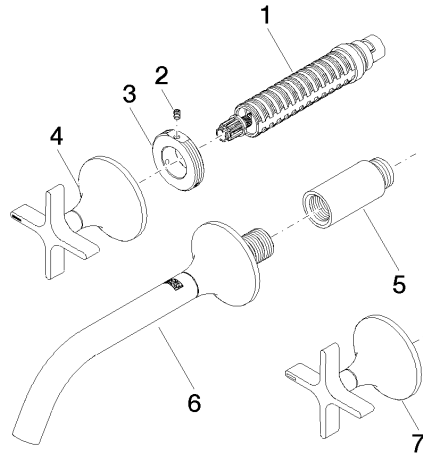

36 712 809 Product version from 3/13/2017

- 190mm projection
- fixed spout
- circular, air-enriched flow
- hole diameter valve 35 mm
- hole diameter spout 35 mm
- rosettes Ø 60 mm
- max. flow 5.7 l/min
- lead-free
- This product can help a building meet the requirements of Green Building Rating Systems, e.g. LEED®, BREEAM®, DGNB
- WRAS

36 712 809 Product version from 3/13/2017

mm [inches]

Flow rate chart

Trajectory diagram

Codes & Standards

DIN 4109

ISO 3822

Scottish Water
Byelaws

UK Water Supply
Regulations

Ü-Zeichen

VAIA Wall-mounted basin mixer without pop-up waste - Brushed Platinum

VAIA

36 712 809 Product version from 3/13/2017

Certificates and sustainability

LGA_29	WRAS_2312	EPD-DOR-20230287 -IBA1-EN Environmental.prod uct-declarat
--------	-----------	--

Spare parts list

No.	Item Number	Name	Quantity used	Delivery time
6	13 800 809-06	VAIA Wall-mounted basin spout without pop-up waste - Brushed Platinum	1.00	20
5	09 24 03 081 10 90	Extension 1/2" x 50 mm -	1.00	14
2	09 31 11 008 90	Mounting Threaded pin with hexagon socket M4 x 6 mm -	2.00	14
4	90 20 80 011 00-06	Handle for side valve Hot Ø 71 x 63 mm - Brushed Platinum	1.00	20
3	09 21 02 163 90	Mounting Ø 42 x 18 mm -	2.00	14
1	90 90 03 157 00 90	Head part clockwise closing 1/2" -	2.00	14
7	90 20 80 010 00-06	Handle for bath/washstand deck mounting Cold Ø 71 x 63 mm - Brushed Platinum	1.00	20