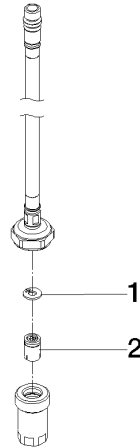

High pressure hose 5,7l/min M10x1 x M15x1 x 420 mm -

SPARE PARTS

90 30 04 117 00 90

High pressure hose 5,7l/min M10x1 x M15x1 x 420 mm -

SPARE PARTS

90 30 04 117 00 90

High pressure hose 5,7l/min M10x1 x M15x1 x 420 mm -

SPARE PARTS

90 30 04 117 00 90

90 30 04 117 00 90

Spare parts list

No.	Item Number	Name	Quantity used	Delivery time
1	09 16 01 023 90	Ring Retaining ring Ø 11 x 1 mm -	1.00	14
2	09 23 01 096 90	Back-flow preventer green 5,7 l/min. -	1.00	14