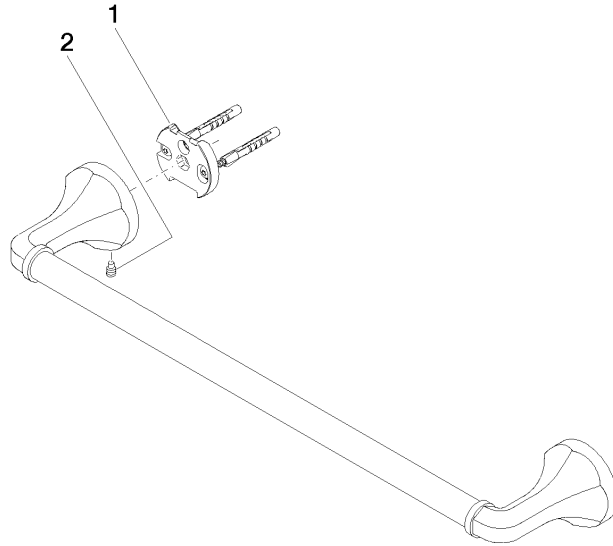

83 045 361 Product version from 7/3/2016

- gauge 450 mm
- width 510mm
- height 60 mm
- rosette Ø 60 mm
- 90mm projection

	Brushed Platinum	83 045 361-06
	Chrome	83 045 361-00
	Platinum	83 045 361-08
	Durabress (23kt Gold)	83 045 361-09
	Brushed Durabress (23kt Gold)	83 045 361-28
	Brushed Gold (PVD)	83 045 361-37
	Brushed Dark Brass (PVD)	83 045 361-39
	Brushed Bronze (PVD)	83 045 361-42
	Brushed Dark Platinum	83 045 361-99

Recommended miscellaneous

MADISON Mounting for towel bar/tumbler mounting on two sides - 12 358 970 90
 •for towel bar mounting plus towel bar mounting on back.

83 045 361 Product version from 7/3/2016

mm [inches]

Spare parts list

No.	Item Number	Name	Quantity used	Delivery time
2	04 31 11 140 00 90	Mounting Threaded pin M6 x 10 mm -	2.00	14
1	05 17 97 507 00 90	Attachment set 52 x 45 x 70 mm -	2.00	14