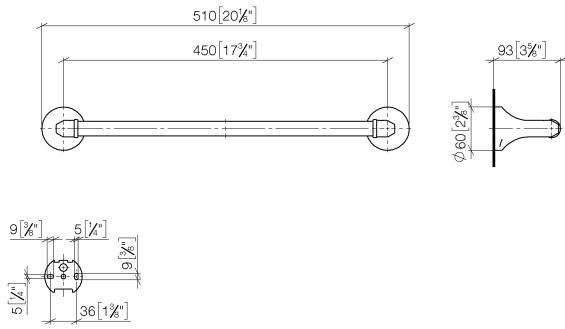

83 045 361 Product version from 7/3/2016

- gauge 450 mm
- width 510mm
- height 60 mm
- rosette Ø 60 mm
- 90mm projection

	Brushed Platinum	83 045 361-06
	Chrome	83 045 361-00
	Platinum	83 045 361-08
	Durabress (23kt Gold)	83 045 361-09
	Brushed Durabress (23kt Gold)	83 045 361-28
	Brushed Gold (PVD)	83 045 361-37
	Brushed Dark Brass (PVD)	83 045 361-39
	Brushed Bronze (PVD)	83 045 361-42
	Brushed Dark Platinum	83 045 361-99

Recommended miscellaneous

MADISON Mounting for towel bar/tumbler mounting on two sides - 12 358 970 90
 •for towel bar mounting plus towel bar mounting on back.

83 045 361 Product version from 7/3/2016

mm [inches]

Spare parts list

No.	Item Number	Name	Quantity used	Delivery time
2	04 31 11 140 00 90	Mounting Threaded pin M6 x 10 mm -	2.00	14
1	05 17 97 507 00 90	Attachment set 52 x 45 x 70 mm -	2.00	14