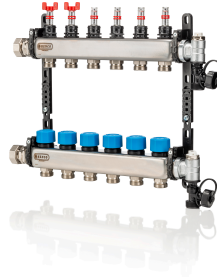

UFH-0605MDSS14: 14-groups Manif. ss ,adjust.+flow met.+thermo,fill+dr. val., arv 14way

Commercial information

- Adjustable flowmeters
- Adaptable brackets in composite
- Integrated air vent, drain and filling tap
- 1" connection with union nut
- Integrated control valves
- Compact design

Certificates

Applications

Heating, Cooling, Underfloor Heating

Solutions

Underfloor heating, Building installations, Industry, Utility

Technical characteristics

Connection type primary side	2-pipe	Outer pipe diameter primary connection	32 Millimetre
Suitable for cooling	✓	Medium temperature (continuous)	5 55 Degrees celsius
Material	Stainless steel	Max. operating pressure	6 Bar
Position primary connection	Left/right	Max. number of expansion groups	0
Primary connection	Internal thread cylindrical BSPP-G (ISO 228-1)	Number of groups secondary	14
Nominal diameter primary connection	1 inch (25)	Outer pipe diameter secondary	12 20 Millimetre
With valves on primary connection	✗	Flow-through capacity	0 5 Litre per hour
With mixing valve	✗	Min. pressure difference secondary flow/return	0 Kilo Pascal
Expandable	✗	Width	120 Millimetre
Multi-zone manifold	✗	Height	190 Millimetre
With temperature limit	✗	Depth	920 Millimetre
With non-return valve	✗		
With circulation pump	✗		
Article compression class	PN 6		
With controller	✗		
Hydraulic balance control	None		
Volume flow measurement	Analogue		
With thermometer	✗		
Temperature measurement supply	None		
Temperature measurement return	None		
With de-aeration	✓		
With pressure gauge	✗		
Secondary connection	Euroconus standardless		
Nominal diameter secondary connection	1/2 inch (15)		
Closable groups	✓		
With flow-through indicator	✓		
With thermal actuator	✗		
With wall-mounting bracket	✓		
With casing	✗		