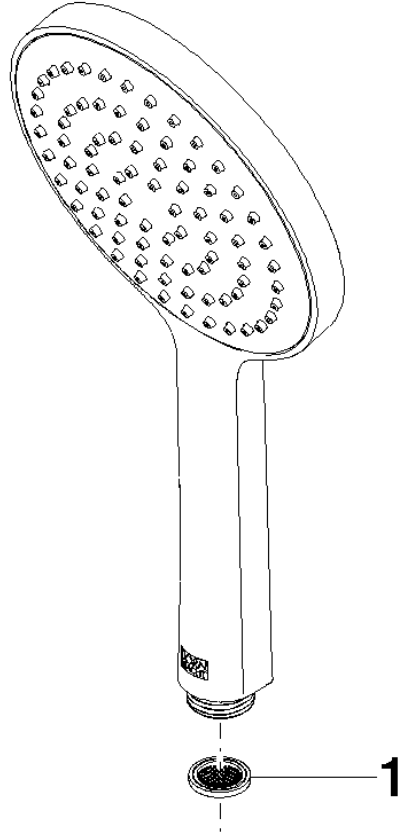

28 017 979 Product version from 4/1/2024

- spray head Ø 130 mm
- COMPACT RAIN, max. flow rate 15 l/min (at 3 bar)
- Function from: 6.8 l/min
- 1/2" connection
- inherently safe from back flow
- with anti-scale system

Notes:

	Platinum	28 017 979-08
	Chrome	28 017 979-00
	Brushed Platinum	28 017 979-06
	Dark Chrome	28 017 979-19
	Light Gold (PVD)	28 017 979-26
	Brushed Light Gold (PVD)	28 017 979-27
	Brushed Durabrass (23kt Gold)	28 017 979-28
	Matte Black	28 017 979-33
	Brushed Gold (PVD)	28 017 979-37
	Brushed Dark Brass (PVD)	28 017 979-39
	Brushed Bronze (PVD)	28 017 979-42
	Brushed Dark Bronze (PVD)	28 017 979-43
	Brushed Champagne (22kt Gold)	28 017 979-46
	Champagne (22kt Gold)	28 017 979-47
	Brushed Chrome	28 017 979-93
	Brushed Dark Platinum	28 017 979-99

UK Water Supply
Regulations

Ü-Zeichen

Hand shower - Platinum

SERIES-VARIOUS

28 017 979 Product version from 4/1/2024

Certificates and sustainability

DVGW_DW-
6517DN0

LGA_29

WRAS_260402

28 017 979 Product version from 4/1/2024

Parts for other finishes can be found here: [Chrome](#)

Spare parts list

No.	Item Number	Name	Quantity used	Delivery time
1	09 23 01 039 90	Sieve seal Ø 19 x 5,5 mm -	1.00	14