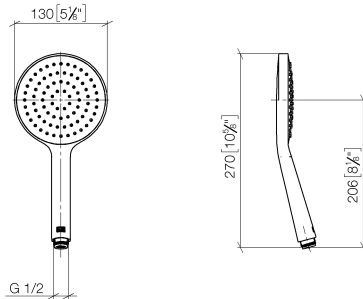

28 017 979 Product version from 4/1/2024

mm [inches]