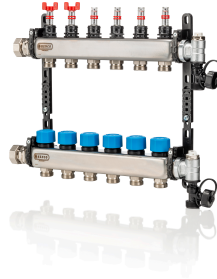

UFH-0605MDSS12: 12-groups Manif. ss ,adjust.+flow met.+thermo,fill+dr. val., arv 12way

Commercial information

- Adjustable flowmeters
- Adaptable brackets in composite
- Integrated air vent, drain and filling tap
- 1" connection with union nut
- Integrated control valves
- Compact design

Certificates

Applications

Heating, Cooling, Underfloor Heating

Solutions

Underfloor heating, Building installations, Industry, Utility

Technical characteristics

Connection type primary side	2-pipe	Outer pipe diameter primary connection	32 Millimetre
Suitable for cooling	✓	Medium temperature (continuous)	5 55 Degrees celsius
Material	Stainless steel	Max. operating pressure	6 Bar
Position primary connection	Left/right	Max. number of expansion groups	0
Primary connection	Internal thread cylindrical BSPP-G (ISO 228-1)	Number of groups secondary	12
Nominal diameter primary connection	1 inch (25)	Outer pipe diameter secondary	12 20 Millimetre
With valves on primary connection	✗	Flow-through capacity	0 5 Litre per hour
With mixing valve	✗	Min. pressure difference secondary flow/return	0 Kilo Pascal
Expandable	✗	Width	120 Millimetre
Multi-zone manifold	✗	Height	190 Millimetre
With temperature limit	✗	Depth	820 Millimetre
With non-return valve	✗		
With circulation pump	✗		
Article compression class	PN 6		
With controller	✗		
Hydraulic balance control	None		
Volume flow measurement	Analogue		
With thermometer	✗		
Temperature measurement supply	None		
Temperature measurement return	None		
With de-aeration	✓		
With pressure gauge	✗		
Secondary connection	Euroconus standardless		
Nominal diameter secondary connection	3/4 inch (20)		
Closable groups	✓		
With flow-through indicator	✓		
With thermal actuator	✗		
With wall-mounting bracket	✓		
With casing	✗		