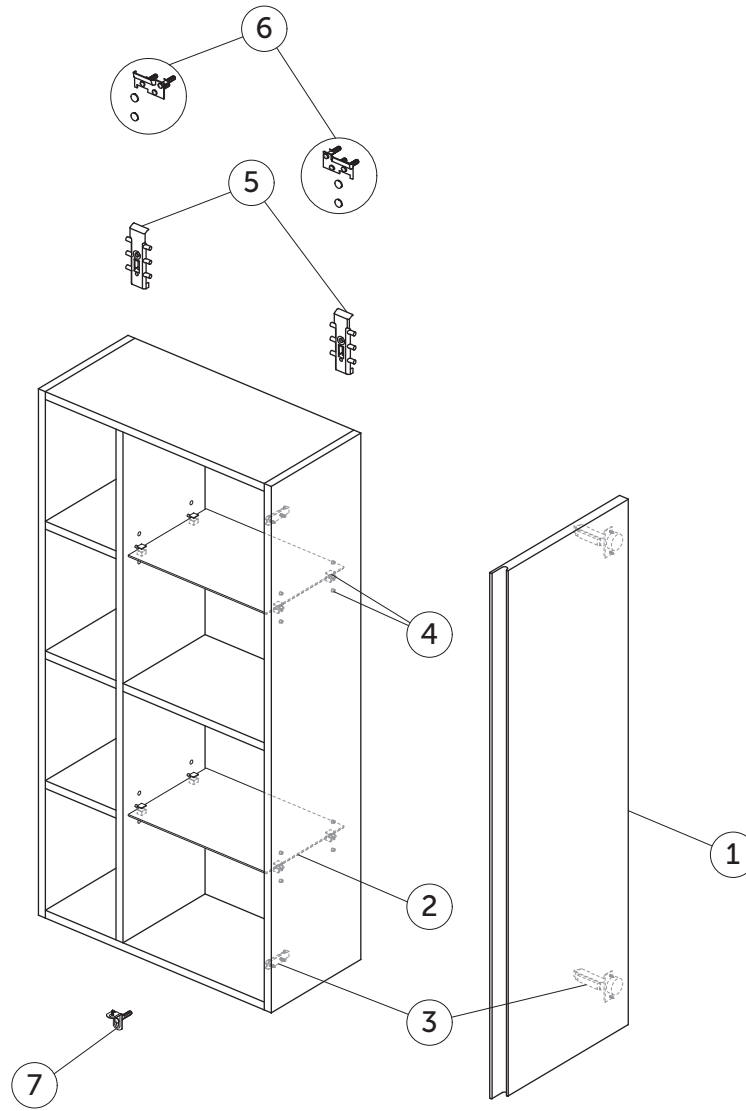

# SPARE PARTS

Half Column Unit WH 1200 x 400  
1 door

FINESSE

Item	Description	Colour/Finish	Code No.	Quantity
1	Door Panel 1198 x 398 (No hinges)	Y1 - Matt White Y2 - Matt Anthracite UP - Matt Greige UQ - Matt Ash Blue Ribbed UR - Dark Elm US - White Oak	EF861Y1 EF861Y2 EF861UP EF861UQ EF861UR EF861US	1
2	Glass shelf 355 x 244 x 5	JF - Smoked Glass	EF857JF	1
3	Hinge KIT for door SC FO (Hinge and plate)		EF83567	1 + 1
4	Glass shelf supports KIT (Supports & cover caps)		EF85867	12
5	Hangers KIT CU		EF85967	pair
6	Wall fixation KIT CU (Plates, screws, plugs, caps)		EF86067	20
7	Safety brackets KIT VU (Brackets, screws, plugs)		EF77467	8