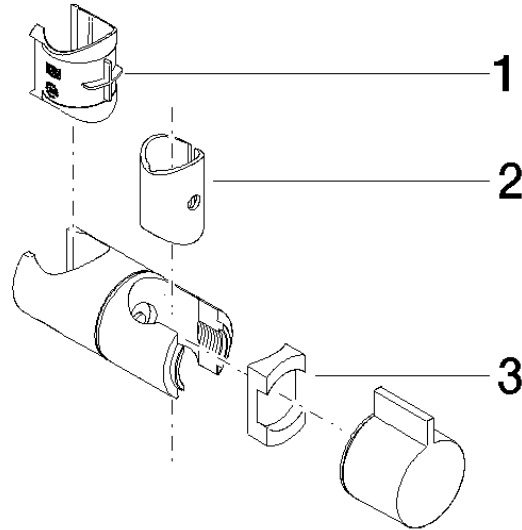

Slide unit for spray sets Ø 18 mm - Brushed Light Gold (PVD)

SPARE PARTS

90 30 12 500 02 Product version from 4/1/2025

	Brushed Light Gold (PVD)	90 30 12 500 02-27
	Chrome	90 30 12 500 02-00
	brushed chrome	90 30 12 500 02-04
	Brushed Platinum	90 30 12 500 02-06
	Platinum	90 30 12 500 02-08
	Durabronze (23kt Gold)	90 30 12 500 02-09
	Matte White	90 30 12 500 02-10
	Matte Black	90 30 12 500 02-33
	Brushed Dark Brass (PVD)	90 30 12 500 02-39
	Brushed Bronze (PVD)	90 30 12 500 02-42
	Champagne (22kt Gold)	90 30 12 500 02-47
	Brushed Dark Platinum	90 30 12 500 02-99

Slide unit for spray sets Ø 18 mm - Brushed Light Gold (PVD)

SPARE PARTS

90 30 12 500 02 Product version from 4/1/2025

Slide unit for spray sets Ø 18 mm - Brushed Light Gold (PVD)

SPARE PARTS

90 30 12 500 02 Product version from 4/1/2025

90 30 12 500 02 Product version from 4/1/2025

Parts for other finishes can be found here: [Chrome](#)

Spare parts list

No.	Item Number	Name	Quantity used	Delivery time
3	08 18 40 514 90	Insert for shower set 20 x 30 x 10 mm -	1.00	14
2	08 18 40 515 90	Sleeve 20 x 35 x 20 mm -	1.00	14
1	09 12 12 212 90	Receptacle for hand shower 25,08 x 33 x 26,04 mm -	1.00	14