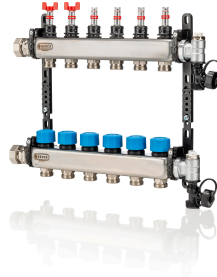

UFH-0605MDSS11: 11-groups Manif. ss ,adjust.+flow met.+thermo,fill+dr. val., arv 11way

Commercial information

- Adjustable flowmeters
- Adaptable brackets in composite
- Integrated air vent, drain and filling tap
- 1" connection with union nut
- Integrated control valves
- Compact design

Certificates

Applications

Heating, Cooling, Underfloor Heating

Solutions

Underfloor heating, Building installations, Industry, Utility

Technical characteristics

Connection type primary side	2-pipe	Outer pipe diameter primary connection	32 Millimetre
Suitable for cooling	✓	Medium temperature (continuous)	5 55 Degrees celsius
Material	Stainless steel	Max. operating pressure	6 Bar
Position primary connection	Left/right	Max. number of expansion groups	0
Primary connection	Internal thread cylindrical BSPP-G (ISO 228-1)	Number of groups secondary	11
Nominal diameter primary connection	1 inch (25)	Outer pipe diameter secondary	12 20 Millimetre
With valves on primary connection	✗	Flow-through capacity	0 5 Litre per hour
With mixing valve	✗	Min. pressure difference secondary flow/return	0 Kilo Pascal
Expandable	✗	Width	120 Millimetre
Multi-zone manifold	✗	Height	190 Millimetre
With temperature limit	✗	Depth	770 Millimetre
With non-return valve	✗		
With circulation pump	✗		
Article compression class	PN 6		
With controller	✗		
Hydraulic balance control	None		
Volume flow measurement	Analogue		
With thermometer	✗		
Temperature measurement supply	None		
Temperature measurement return	None		
With de-aeration	✓		
With pressure gauge	✗		
Secondary connection	Euroconus standardless		
Nominal diameter secondary connection	3/4 inch (20)		
Closable groups	✓		
With flow-through indicator	✓		
With thermal actuator	✗		
With wall-mounting bracket	✓		
With casing	✗		