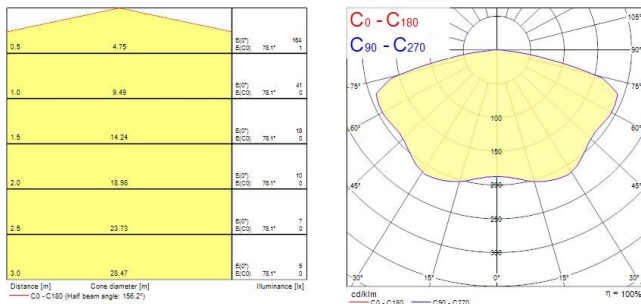

RouteLED 2 ROUTELED II OPEN AREA 2059459

PRODUCT OVERVIEW

Product name	ROUTELED II OPEN AREA
Technology	LED
Housing	Aluminium
Mount	Ceiling recessed mounting
Warranty	5 years
Fixture luminous flux (lm)	219
LOR (%)	100
Colour temperature (K)	5000
Light colour	Cool White
CRI (Ra)	70
Colour Variation Initial (SDCM)	SDCM5
Colour Consistency (SDCM)	5
Photobiological Risk Group	RG0
Luminous flux (emergency) (lm)	219
Electrical protection	Class II
Housing colour	RAL 9016 - Traffic white / Bezel
IP rating	IP20
IK rating	IK07
Product EAN number	5025768594597

PHOTOMETRY

RouteLED 2 *ROUTELED II OPEN AREA* 2059459

TECHNICAL DRAWINGS