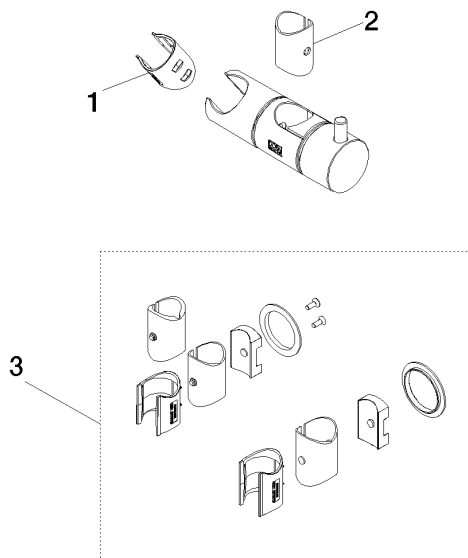

Slide unit for spray sets (2nd generation) Ø 23,5 x 1,3 mm - Matte White

SPARE PARTS

90 30 12 530 03

	Matte White	90 30 12 530 03-10
	Chrome	90 30 12 530 03-00
	Brushed Platinum	90 30 12 530 03-06
	Platinum	90 30 12 530 03-08
	Dark Chrome	90 30 12 530 03-19
	Light Gold (PVD)	90 30 12 530 03-26
	Brushed Light Gold (PVD)	90 30 12 530 03-27
	Brushed Durabronze (23kt Gold)	90 30 12 530 03-28
	Matte Black	90 30 12 530 03-33
	Brushed Bronze (PVD)	90 30 12 530 03-42
	Brushed Champagne (22kt Gold)	90 30 12 530 03-46
	Champagne (22kt Gold)	90 30 12 530 03-47
	Brushed Chrome	90 30 12 530 03-93
	Brushed Dark Platinum	90 30 12 530 03-99

Slide unit for spray sets (2nd generation) Ø 23,5 x 1,3 mm - Matte White

SPARE PARTS

90 30 12 530 03

Slide unit for spray sets (2nd generation) Ø 23,5 x 1,3 mm - Matte White

SPARE PARTS

90 30 12 530 03

90 30 12 530 03

Parts for other finishes can be found here: [Chrome](#)

Spare parts list

No.	Item Number	Name	Quantity used	Delivery time
3	90 30 12 530 00 90	set	1.00	20
2	90 18 40 560 00 90	Insert Guide sleeve slider Ø 23,5 x 1,3 mm -	1.00	14
1	90 12 12 237 00 90	Receptacle for hand shower -	1.00	14