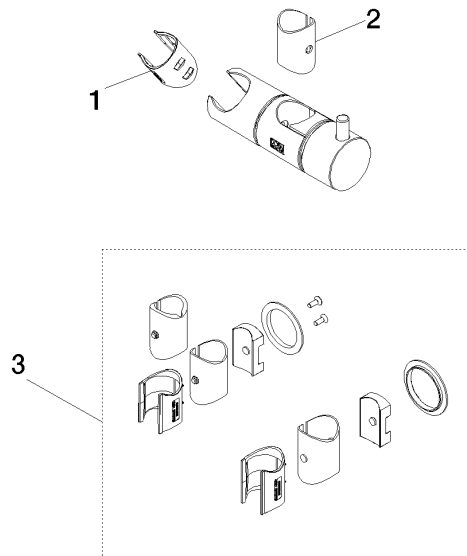

Slide unit for spray sets (2nd generation) Ø 23,5 x 1,3 mm - Dark Chrome

SPARE PARTS

90 30 12 530 03

	Dark Chrome	90 30 12 530 03-19
	Chrome	90 30 12 530 03-00
	Brushed Platinum	90 30 12 530 03-06
	Platinum	90 30 12 530 03-08
	Matte White	90 30 12 530 03-10
	Light Gold (PVD)	90 30 12 530 03-26
	Brushed Light Gold (PVD)	90 30 12 530 03-27
	Brushed Durabronze (23kt Gold)	90 30 12 530 03-28
	Matte Black	90 30 12 530 03-33
	Brushed Bronze (PVD)	90 30 12 530 03-42
	Brushed Champagne (22kt Gold)	90 30 12 530 03-46
	Champagne (22kt Gold)	90 30 12 530 03-47
	Brushed Chrome	90 30 12 530 03-93
	Brushed Dark Platinum	90 30 12 530 03-99

Slide unit for spray sets (2nd generation) Ø 23,5 x 1,3 mm - Dark Chrome

SPARE PARTS

90 30 12 530 03

Slide unit for spray sets (2nd generation) Ø 23,5 x 1,3 mm - Dark Chrome

SPARE PARTS

90 30 12 530 03

90 30 12 530 03

### Spare parts list

No.	Item Number	Name	Quantity used	Delivery time
3	90 30 12 530 00 90	set	1.00	20
2	90 18 40 560 00 90	Insert Guide sleeve slider Ø 23,5 x 1,3 mm -	1.00	14
1	90 12 12 237 00 90	Receptacle for hand shower -	1.00	14