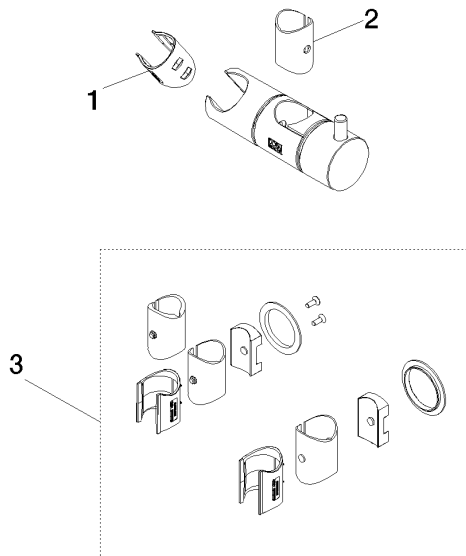

**Slide unit for spray sets (2nd generation) Ø 23,5 x 1,3 mm - Light Gold (PVD)**

**SPARE PARTS**

90 30 12 530 03

	Light Gold (PVD)	90 30 12 530 03-26
	Chrome	90 30 12 530 03-00
	Brushed Platinum	90 30 12 530 03-06
	Platinum	90 30 12 530 03-08
	Matte White	90 30 12 530 03-10
	Dark Chrome	90 30 12 530 03-19
	Brushed Light Gold (PVD)	90 30 12 530 03-27
	Brushed Durabrass (23kt Gold)	90 30 12 530 03-28
	Matte Black	90 30 12 530 03-33
	Brushed Bronze (PVD)	90 30 12 530 03-42
	Brushed Champagne (22kt Gold)	90 30 12 530 03-46
	Champagne (22kt Gold)	90 30 12 530 03-47
	Brushed Chrome	90 30 12 530 03-93
	Brushed Dark Platinum	90 30 12 530 03-99

Slide unit for spray sets (2nd generation) Ø 23,5 x 1,3 mm - Light Gold (PVD)

---

SPARE PARTS

90 30 12 530 03

Slide unit for spray sets (2nd generation) Ø 23,5 x 1,3 mm - Light Gold (PVD)

---

SPARE PARTS

90 30 12 530 03

### Spare parts list

No.	Item Number	Name	Quantity used	Delivery time
3	90 30 12 530 00 90	set	1.00	20
2	90 18 40 560 00 90	Insert Guide sleeve slider Ø 23,5 x 1,3 mm -	1.00	14
1	90 12 12 237 00 90	Receptacle for hand shower -	1.00	14