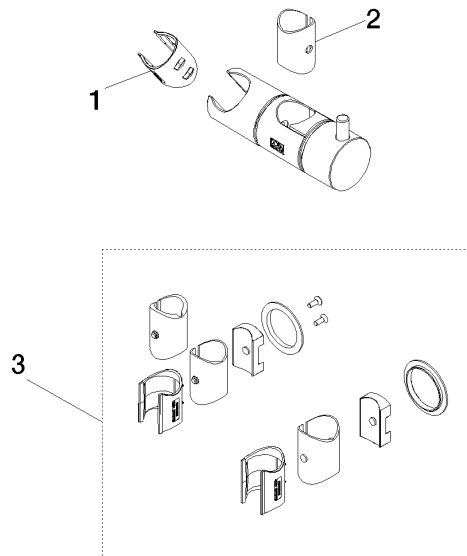

Slide unit for spray sets (2nd generation) Ø 23,5 x 1,3 mm - Brushed Dark
Platinum

SPARE PARTS

90 30 12 530 03

	Brushed Dark Platinum	90 30 12 530 03-99
	Chrome	90 30 12 530 03-00
	Brushed Platinum	90 30 12 530 03-06
	Platinum	90 30 12 530 03-08
	Matte White	90 30 12 530 03-10
	Dark Chrome	90 30 12 530 03-19
	Light Gold (PVD)	90 30 12 530 03-26
	Brushed Light Gold (PVD)	90 30 12 530 03-27
	Brushed Durabronze (23kt Gold)	90 30 12 530 03-28
	Matte Black	90 30 12 530 03-33
	Brushed Bronze (PVD)	90 30 12 530 03-42
	Brushed Champagne (22kt Gold)	90 30 12 530 03-46
	Champagne (22kt Gold)	90 30 12 530 03-47
	Brushed Chrome	90 30 12 530 03-93

Slide unit for spray sets (2nd generation) Ø 23,5 x 1,3 mm - Brushed Dark
Platinum

SPARE PARTS

90 30 12 530 03

Slide unit for spray sets (2nd generation) Ø 23,5 x 1,3 mm - Brushed Dark
Platinum

SPARE PARTS

90 30 12 530 03

90 30 12 530 03
Parts for other
finishes can be found
here: Chrome

Spare parts list

No.	Item Number	Name	Quantity used	Delivery time
2	90 18 40 560 00 90	Insert Guide sleeve slider Ø 23,5 x 1,3 mm -	1.00	14
1	90 12 12 237 00 90	Receptacle for hand shower -	1.00	14
3	90 30 12 530 00 90	set	1.00	20