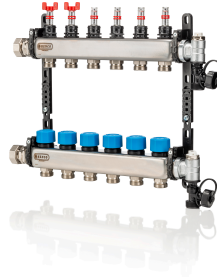

**UFH-0605MDSS06: 6-groups Manif. ss ,adjust.+flow met.+thermo,fill+dr. val.,
arv 6way**

Commercial information

- Adjustable flowmeters
- Adaptable brackets in composite
- Integrated air vent, drain and filling tap
- 1" connection with union nut
- Integrated control valves
- Compact design

Certificates

Applications

Heating, Cooling, Underfloor Heating

Solutions

Underfloor heating, Building installations, Industry, Utility

Technical characteristics

Connection type primary side	2-pipe	Outer pipe diameter primary connection	32 Millimetre
Suitable for cooling	✓	Medium temperature (continuous)	5 55 Degrees celsius
Material	Stainless steel	Max. operating pressure	6 Bar
Position primary connection	Left/right	Max. number of expansion groups	0
Primary connection	Internal thread cylindrical BSPP-G (ISO 228-1)	Number of groups secondary	6
Nominal diameter primary connection	1 inch (25)	Outer pipe diameter secondary	12 20 Millimetre
With valves on primary connection	✗	Flow-through capacity	0 5 Litre per hour
With mixing valve	✗	Min. pressure difference secondary flow/return	0 Kilo Pascal
Expandable	✗	Width	120 Millimetre
Multi-zone manifold	✗	Height	190 Millimetre
With temperature limit	✗	Depth	470 Millimetre
With non-return valve	✗		
With circulation pump	✗		
Article compression class	PN 6		
With controller	✗		
Hydraulic balance control	None		
Volume flow measurement	Analogue		
With thermometer	✗		
Temperature measurement supply	None		
Temperature measurement return	None		
With de-aeration	✓		
With pressure gauge	✗		
Secondary connection	Euroconus standardless		
Nominal diameter secondary connection	3/4 inch (20)		
Closable groups	✓		
With flow-through indicator	✓		
With thermal actuator	✗		
With wall-mounting bracket	✓		
With casing	✗		