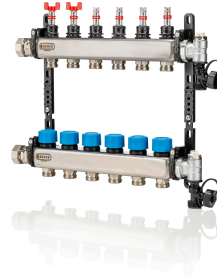

**UFH-0605MDSS05: 5-groups Manif. ss ,adjust.+flow met.+thermo,fill+dr. val.,
arv 5way**

Commercial information

- Adjustable flowmeters
- Adaptable brackets in composite
- Integrated air vent, drain and filling tap
- 1" connection with union nut
- Integrated control valves
- Compact design

Certificates

Applications

Heating, Cooling, Underfloor Heating

Solutions

Underfloor heating, Building installations, Industry, Utility

Technical characteristics

Connection type primary side	2-pipe	Outer pipe diameter primary connection	32 Millimetre
Suitable for cooling	✓	Medium temperature (continuous)	5 55 Degrees celsius
Material	Stainless steel	Max. operating pressure	6 Bar
Position primary connection	Left/right	Max. number of expansion groups	0
Primary connection	Internal thread cylindrical BSPP-G (ISO 228-1)	Number of groups secondary	5
Nominal diameter primary connection	1 inch (25)	Outer pipe diameter secondary	12 20 Millimetre
With valves on primary connection	✗	Flow-through capacity	0 5 Litre per hour
With mixing valve	✗	Min. pressure difference secondary flow/return	0 Kilo Pascal
Expandable	✗	Width	120 Millimetre
Multi-zone manifold	✗	Height	190 Millimetre
With temperature limit	✗	Depth	420 Millimetre
With non-return valve	✗		
With circulation pump	✗		
Article compression class	PN 6		
With controller	✗		
Hydraulic balance control	None		
Volume flow measurement	Analogue		
With thermometer	✗		
Temperature measurement supply	None		
Temperature measurement return	None		
With de-aeration	✓		
With pressure gauge	✗		
Secondary connection	Euroconus standardless		
Nominal diameter secondary connection	3/4 inch (20)		
Closable groups	✓		
With flow-through indicator	✓		
With thermal actuator	✗		
With wall-mounting bracket	✓		
With casing	✗		